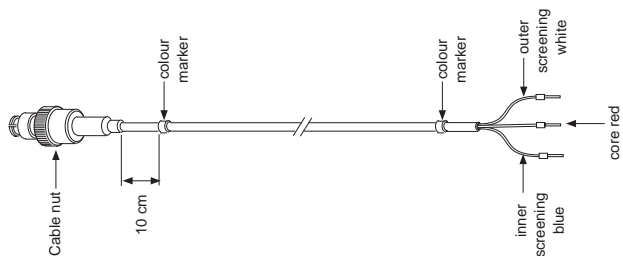

Instructions for placing colour code marks

- red - measuring electrode
- yellow - reference electrode
- green - temperature electrode
- blue - combined electrode

**YOKOGAWA** ◆IM 12B6W1-01E-H  
04-311 (A) Q**TYPE NR. WU20(D)-PC..**

Instructions for placing colour code marks

- red - measuring electrode
- yellow - reference electrode
- green - temperature electrode
- blue - combined electrode

**YOKOGAWA** ◆IM 12B6W1-01E-H  
04-311 (A) Q

**TYPE NR. WU20(D)-LT..**

Instructions for placing colour code marks

red - measuring electrode  
 blue - combined electrode

**YOKOGAWA** ◆**TYPE NR. WU20(D)-LT..**

Instructions for placing colour code marks