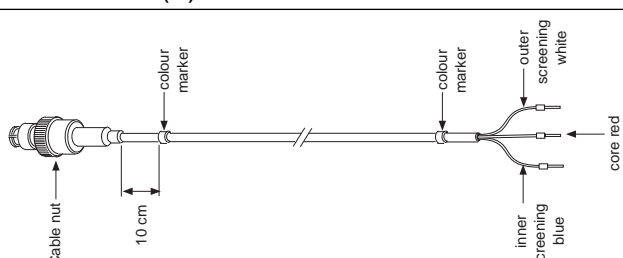

Instructions for placing colour code marks

- red - measuring electrode
- yellow - reference electrode
- green - temperature electrode
- blue - combined electrode

**YOKOGAWA** ◆IM 12B6W1-01E-H  
04-311 (A) Q

**TYPE NR. WU20(D)-LT..**

Instructions for placing colour code marks

red - measuring electrode  
 blue - combined electrode

**YOKOGAWA** ◆**TYPE NR. WU20(D)-LT..**

Instructions for placing colour code marks

red - measuring electrode  
 blue - combined electrode

**YOKOGAWA** ◆**TYPE NR. WU20(D)-LT..**

Instructions for placing colour code marks

red - measuring electrode  
 blue - combined electrode

**YOKOGAWA** ◆**TYPE NR. WU20(D)-LT..**