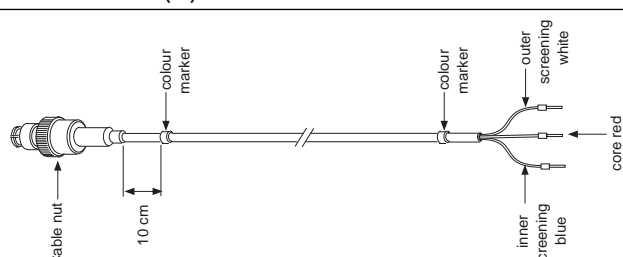

Instructions for placing colour code marks

red - measuring electrode  
 blue - combined electrode

**YOKOGAWA** ◆**TYPE NR. WU20(D)-LT..**

Instructions for placing colour code marks

red - measuring electrode  
 blue - combined electrode

**YOKOGAWA** ◆**TYPE NR. WU20(D)-LT..**

Instructions for placing colour code marks

red - measuring electrode  
 blue - combined electrode

**YOKOGAWA** ◆**TYPE NR. WU20(D)-LT..**

Instructions for placing colour code marks

red - measuring electrode  
 blue - combined electrode

**YOKOGAWA** ◆**TYPE NR. WU20(D)-LT..**

Instructions for placing colour code marks

red - measuring electrode  
 blue - combined electrode

**YOKOGAWA** ◆