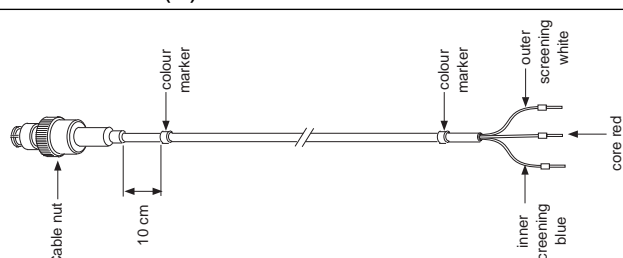

**TYPE NR. WU20(D)-LT..**

Instructions for placing colour code marks

red - measuring electrode  
 blue - combined electrode

**YOKOGAWA** ◆**TYPE NR. WU20(D)-LT..**

Instructions for placing colour code marks

red - measuring electrode  
 blue - combined electrode

**YOKOGAWA** ◆**TYPE NR. WU20(D)-LT..**

Instructions for placing colour code marks

red - measuring electrode  
 blue - combined electrode

**YOKOGAWA** ◆**TYPE NR. WU20(D)-LT..**

Instructions for placing colour code marks

red - measuring electrode  
 blue - combined electrode

**YOKOGAWA** ◆**TYPE NR. WU20(D)-LT..**

Instructions for placing colour code marks

red - measuring electrode  
 blue - combined electrode