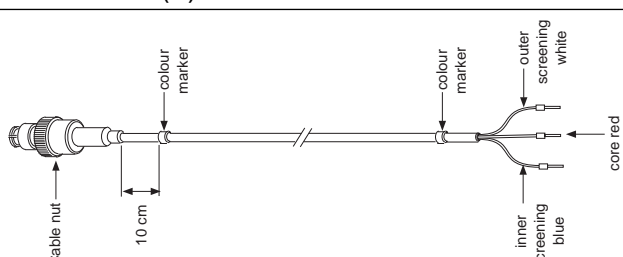

Instructions for placing colour code marks

red - measuring electrode  
 blue - combined electrode

**YOKOGAWA** ◆**TYPE NR. WU20(D)-LT..**

Instructions for placing colour code marks

red - measuring electrode  
 blue - combined electrode

**YOKOGAWA** ◆**TYPE NR. WU20(D)-LT..**

Instructions for placing colour code marks

red - measuring electrode  
 blue - combined electrode

**YOKOGAWA** ◆**TYPE NR. WU20(D)-LT..**

Instructions for placing colour code marks

red - measuring electrode  
 blue - combined electrode

**YOKOGAWA** ◆**TYPE NR. WU20(D)-LT..**

Instructions for placing colour code marks

red - measuring electrode  
 blue - combined electrode

**YOKOGAWA** ◆