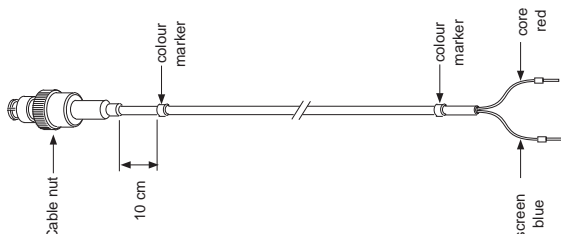

Instructions for placing colour code marks

- red - measuring electrode
- yellow - reference electrode
- green - temperature electrode
- blue - combined electrode

**YOKOGAWA** ◆IM 12B6W1-01E-H  
04-311 (A) Q**TYPE NR. WU20(D)-PC..**