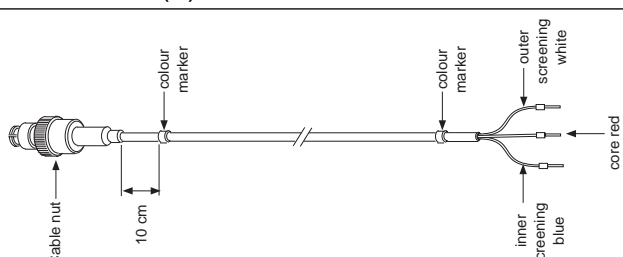

**TYPE NR. WU20(D)-LT..**

Instructions for placing colour code marks

red - measuring electrode  
 blue - combined electrode

**YOKOGAWA** ◆**TYPE NR. WU20(D)-LT..**

Instructions for placing colour code marks

red - measuring electrode  
 blue - combined electrode

**YOKOGAWA** ◆**TYPE NR. WU20(D)-LT..**

Instructions for placing colour code marks

red - measuring electrode  
 blue - combined electrode

**YOKOGAWA** ◆**TYPE NR. WU20(D)-LT..**

Instructions for placing colour code marks

red - measuring electrode  
 blue - combined electrode

**YOKOGAWA** ◆**TYPE NR. WU20(D)-LT..**

Instructions for placing colour code marks

red - measuring electrode  
 blue - combined electrode