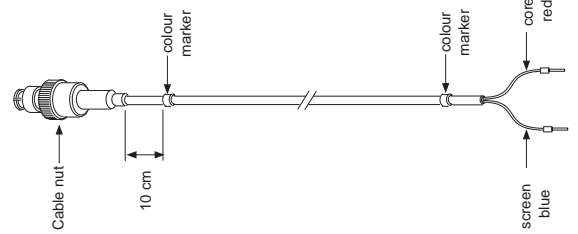

**TYPE NR. WU20(D)-PC..**

Instructions for placing colour code marks

- red - measuring electrode
- yellow - reference electrode
- green - temperature electrode
- blue - combined electrode

**YOKOGAWA** ◆IM 12B6W1-01E-H  
04-311 (A) Q**TYPE NR. WU20(D)-PC..**

Instructions for placing colour code marks

- red - measuring electrode
- yellow - reference electrode
- green - temperature electrode
- blue - combined electrode

**YOKOGAWA** ◆IM 12B6W1-01E-H  
04-311 (A) Q**TYPE NR. WU20(D)-PC..**