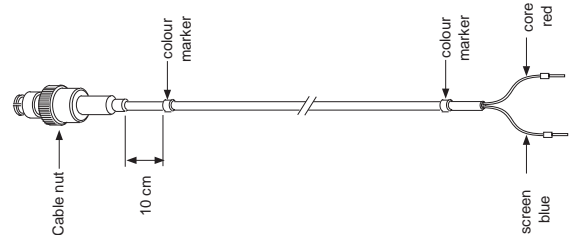

**TYPE NR. WU20(D)-PC..**

Instructions for placing colour code marks

- red - measuring electrode
- yellow - reference electrode
- green - temperature electrode
- blue - combined electrode

**YOKOGAWA** ◆IM 12B6W1-01E-H  
04-311 (A) Q**TYPE NR. WU20(D)-PC..**

Instructions for placing colour code marks

- red - measuring electrode
- yellow - reference electrode
- green - temperature electrode
- blue - combined electrode

**YOKOGAWA** ◆IM 12B6W1-01E-H  
04-311 (A) Q**TYPE NR. WU20(D)-PC..**