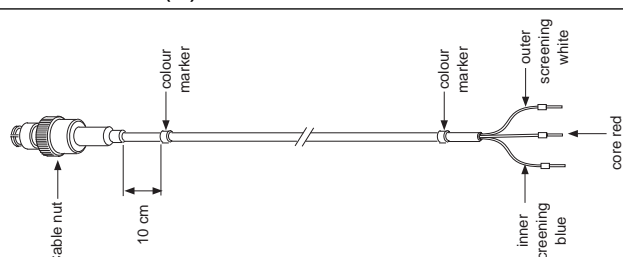

red - measuring electrode  
 blue - combined electrode

**YOKOGAWA** ◆**TYPE NR. WU20(D)-LT..**

Instructions for placing colour code marks

red - measuring electrode  
 blue - combined electrode

**YOKOGAWA** ◆**TYPE NR. WU20(D)-LT..**

Instructions for placing colour code marks

red - measuring electrode  
 blue - combined electrode

**YOKOGAWA** ◆**TYPE NR. WU20(D)-LT..**

Instructions for placing colour code marks

red - measuring electrode  
 blue - combined electrode

**YOKOGAWA** ◆**TYPE NR. WU20(D)-LT..**

Instructions for placing colour code marks

red - measuring electrode  
 blue - combined electrode

**YOKOGAWA** ◆**TYPE NR. WU20(D)-LT..**

Instructions for placing colour code marks