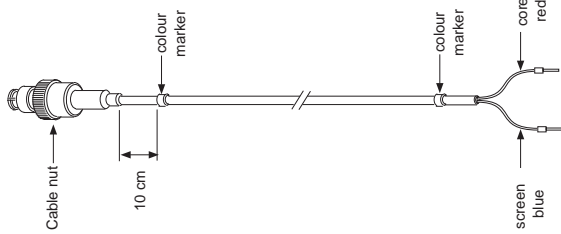

**TYPE NR. WU20(D)-PC..**

Instructions for placing colour code marks

- red - measuring electrode
- yellow - reference electrode
- green - temperature electrode
- blue - combined electrode

**YOKOGAWA** ◆IM 12B6W1-01E-H  
04-311 (A) Q**TYPE NR. WU20(D)-PC..**

Instructions for placing colour code marks

- red - measuring electrode
- yellow - reference electrode
- green - temperature electrode
- blue - combined electrode

**YOKOGAWA** ◆IM 12B6W1-01E-H  
04-311 (A) Q**TYPE NR. WU20(D)-PC..**