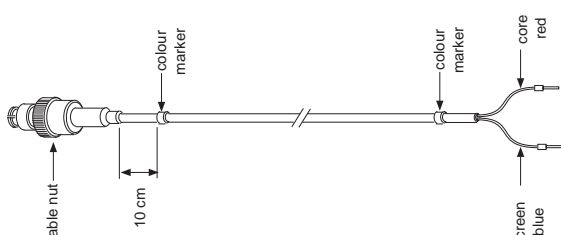

TYPE NR. WU20(D)-PC..

Instructions for placing colour code marks

- red - measuring electrode
- yellow - reference electrode
- green - temperature electrode
- blue - combined electrode

YOKOGAWA ◆

IM 12B6W1-01E-H
04-311 (A) Q