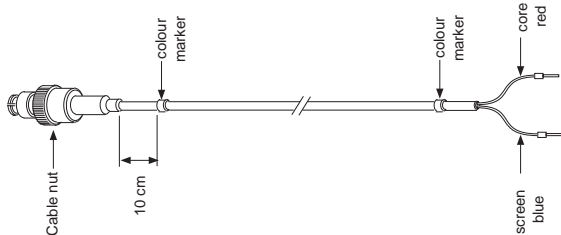

**TYPE NR. WU20(D)-PC..**

Instructions for placing colour code marks

- red - measuring electrode
- yellow - reference electrode
- green - temperature electrode
- blue - combined electrode

**YOKOGAWA** ◆IM 12B6W1-01E-H  
04-311 (A) Q**TYPE NR. WU20(D)-PC..**

Instructions for placing colour code marks

- red - measuring electrode
- yellow - reference electrode
- green - temperature electrode
- blue - combined electrode

**YOKOGAWA** ◆IM 12B6W1-01E-H  
04-311 (A) Q**TYPE NR. WU20(D)-PC..**