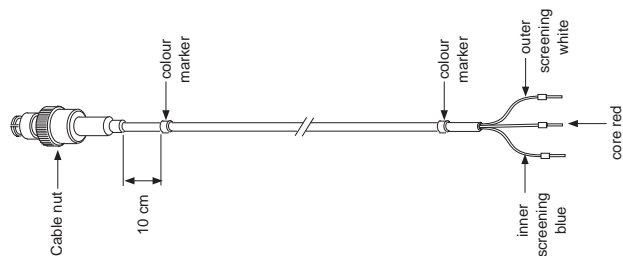

Instructions for placing colour code marks

- red - measuring electrode
- yellow - reference electrode
- green - temperature electrode
- blue - combined electrode

**YOKOGAWA** ◆IM 12B6W1-01E-H  
04-311 (A) Q

**TYPE NR. WU20(D)-LT..**

Instructions for placing colour code marks

red - measuring electrode  
 blue - combined electrode

**YOKOGAWA** ◆**TYPE NR. WU20(D)-LT..**

Instructions for placing colour code marks

red - measuring electrode  
 blue - combined electrode

**YOKOGAWA** ◆**TYPE NR. WU20(D)-LT..**

Instructions for placing colour code marks

red - measuring electrode  
 blue - combined electrode

**YOKOGAWA** ◆**TYPE NR. WU20(D)-LT..**