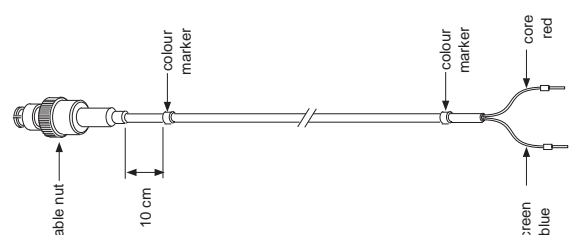

TYPE NR. WU20(D)-PC..

Instructions for placing colour code marks

- red - measuring electrode
- yellow - reference electrode
- green - temperature electrode
- blue - combined electrode

YOKOGAWA ◆

IM 12B6W1-01E-H
04-311 (A) Q