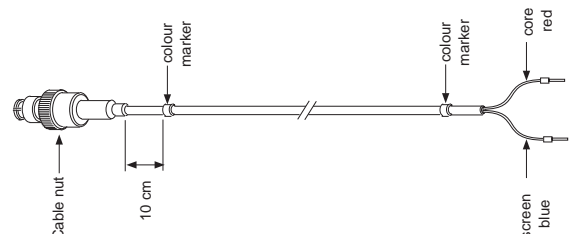

TYPE NR. WU20(D)-PC..

Instructions for placing colour code marks

- red - measuring electrode
- yellow - reference electrode
- green - temperature electrode
- blue - combined electrode

YOKOGAWA ◆

IM 12B6W1-01E-H
04-311 (A) Q