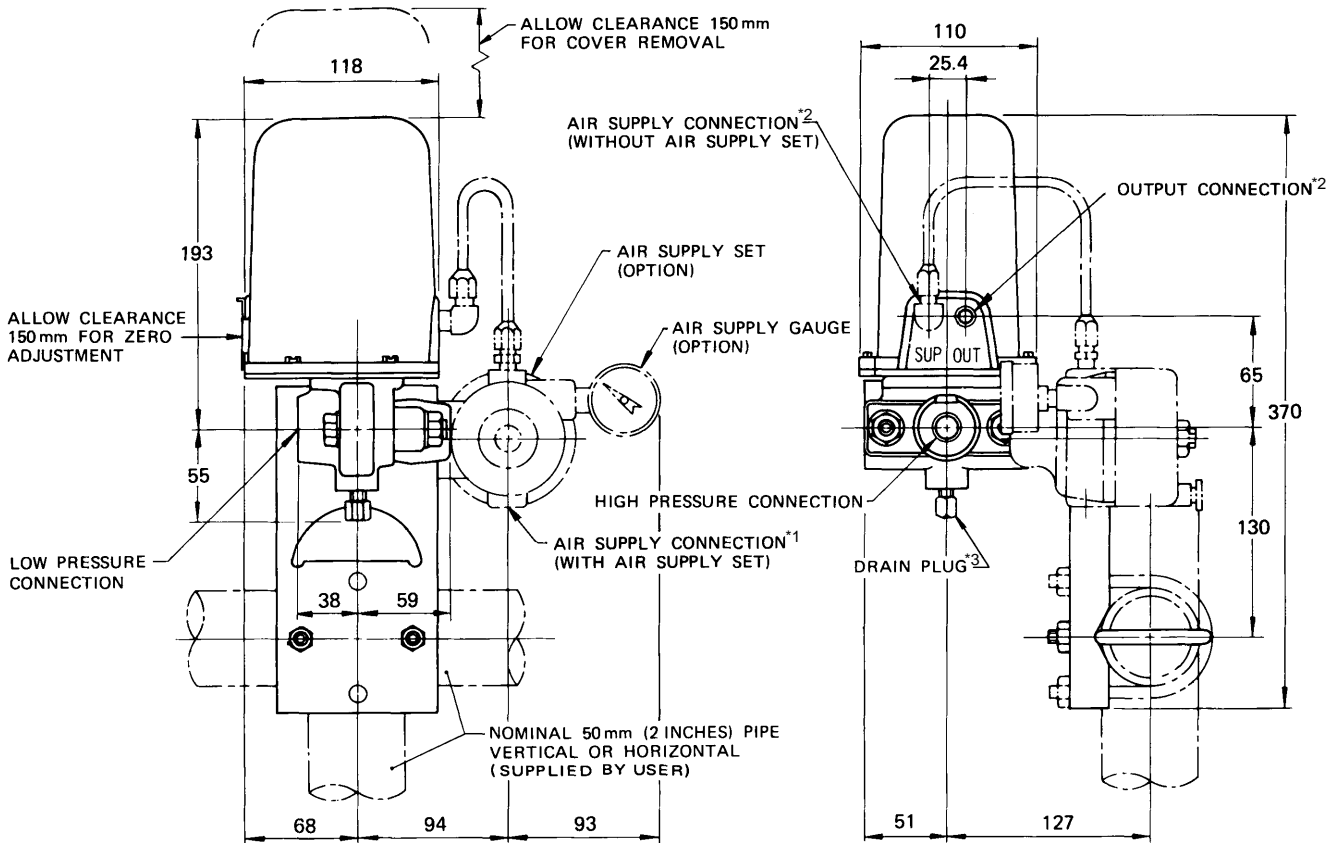

Unit: mm

*1. AIR SUPPLY SET CONNECTION

- Rc1/4 female
- 1/4NPT female

*2. AIR SUPPLY CONNECTION

- Rp1/4 female
- 1/4NPSF female

*3. DRAIN PLUG

- R1/4 male
- 1/4NPT male