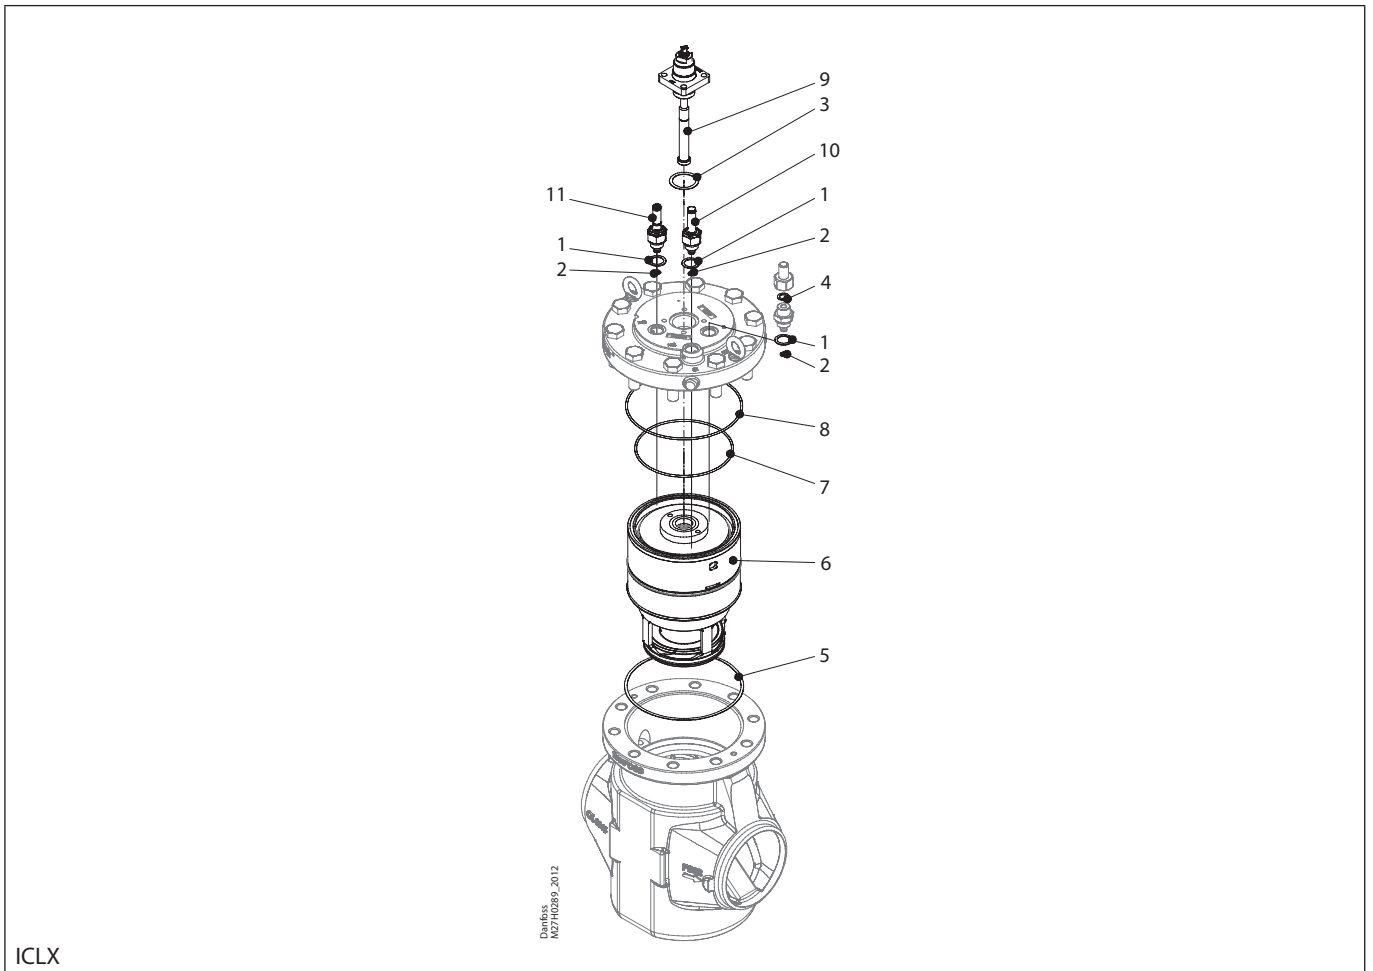

Installation guide – Spare parts and accessories

Overhaul kit | Code number 027H7221
ICLX, size 100

ICLX

<p>1</p> <p> = Fibre</p> <p></p> <p>Total no. = 3</p>	<p>2</p> <p></p> <p></p> <p>Total no. = 3</p>	<p>3</p> <p> = Fibre</p> <p></p> <p>Total no. = 1</p>	<p>4</p> <p> = Alu.</p> <p></p> <p>Total no. = 1</p>	<p>5</p> <p> = Fibre</p> <p></p> <p>Total no. = 1</p>
<p>6</p> <p></p> <p>Total no. = 1</p>	<p>7</p> <p></p> <p></p> <p>Total no. = 1</p>	<p>8</p> <p></p> <p></p> <p>Total no. = 1</p>	<p>9</p> <p></p> <p>Total no. = 1</p>	<p>10</p> <p></p> <p>Total no. = 1</p>
<p>11</p> <p></p> <p>Total no. = 1</p>				