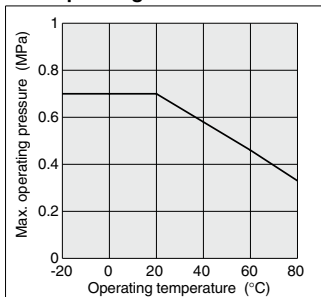

Max. Operating Pressure

How to Order

TPS0604 B - 20

Tubing model ●

Color ●

Length per roll ●

Symbol	Color
W	White (Material color)
B	Black (Opaque)
R	Red (Opaque)
BU	Blue (Opaque)
Y	Yellow (Opaque)
G	Green (Opaque)

Symbol	Length
20	20 m roll
100	100 m roll