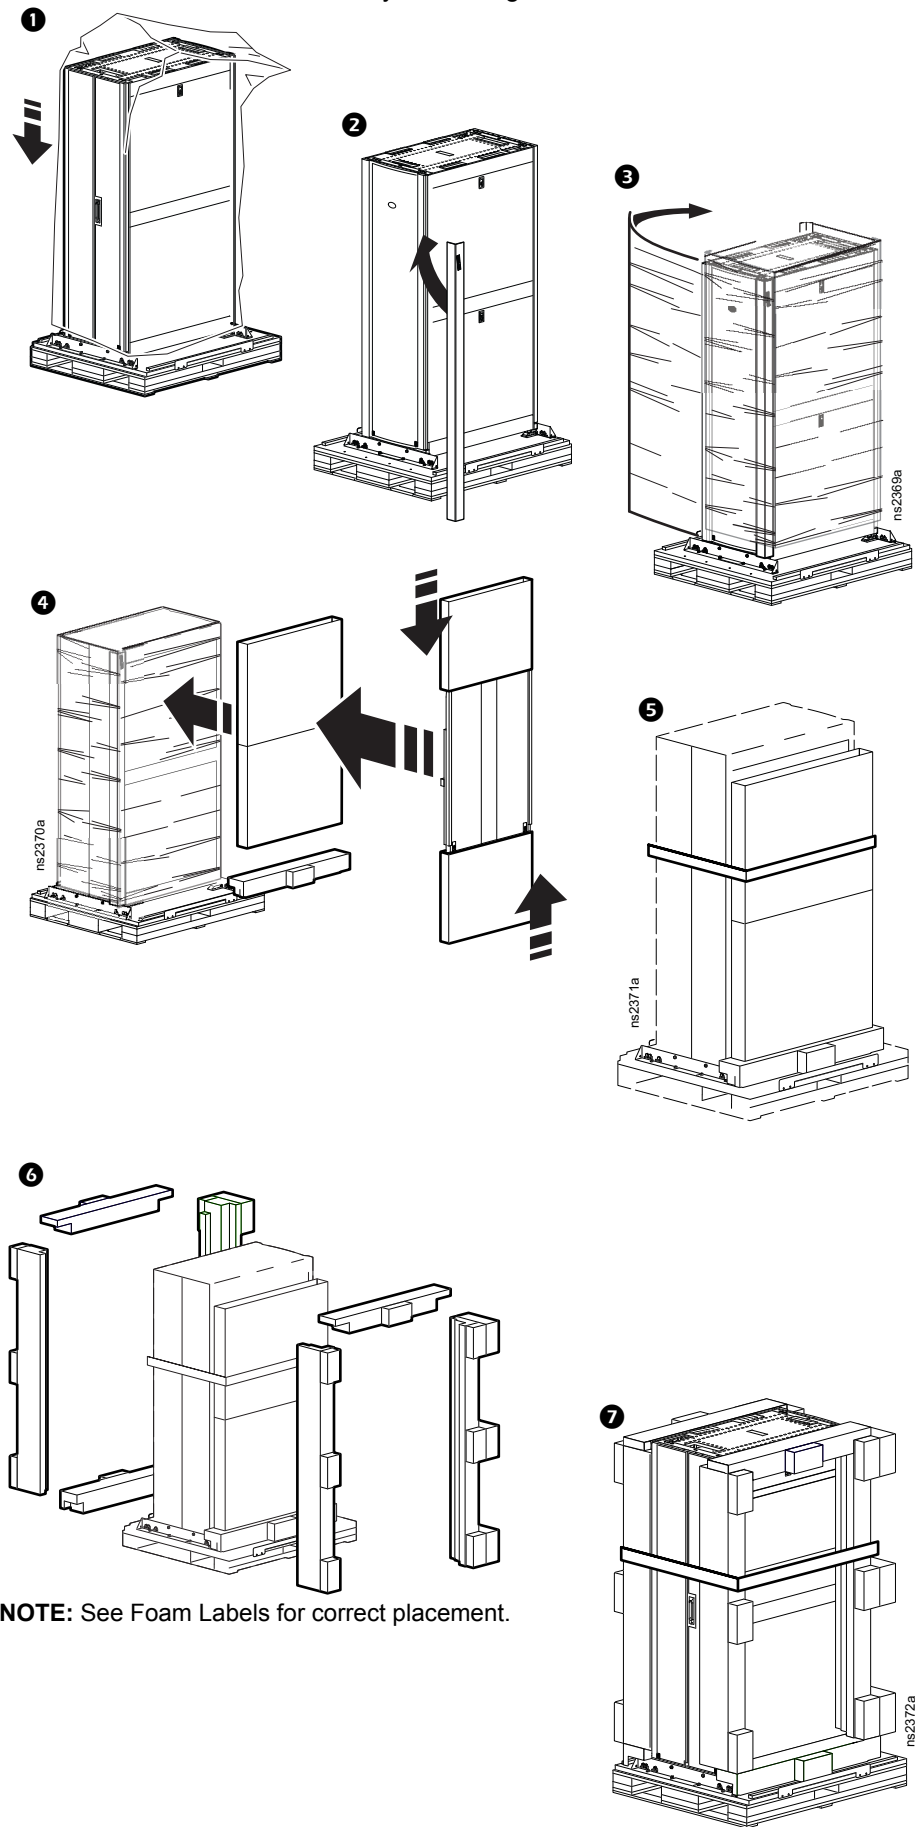

NetShelter™ SX Cabinet

Unpacking & Repacking Shock Packaging

AR3100SP, AR3105SP, AR3107SP, AR3150SP, AR3155SP, AR3157SP,
AR3300SP, AR3305SP, AR3307SP, AR3350SP, AR3355SP, AR3357SP

Unpacking Guide:

NOTE: If you are a System Integrator, STOP at Step 10.

Repacking Guide:

NOTE: Procedure Intended for System Integrators

NOTE: See Foam Labels for correct placement.

NetShelter SX Cabinet

	Depth A		Width B		Height C		Weight
	1070 mm (42.1 in.)	1200 mm (47.2 in.)	600 mm (23.6 in.)	750 mm (29.5 in.)	1991 mm (78.4 in.)	2124 mm (83.6 in.)	
AR3100SP	●		●		●		125.09 kg (275.2 lb)
AR3105SP	●		●		●		137 kg (301.4 lb)
AR3107SP	●		●			●	138.23 kg (304.1 lb)
AR3150SP	●			●	●		155.96 kg (343.1 lb)
AR3155SP	●			●	●		155 kg (341 lb)
AR3157SP	●			●		●	169.09 kg (372 lb)
AR3300SP		●	●		●		134.09 kg (295 lb)
AR3305SP		●	●		●		141 kg (310.2 lb)
AR3307SP		●	●			●	149.55 kg (329 lb)
AR3350SP		●		●	●		161.36 kg (355 lb)
AR3355SP		●		●	●		169 kg (371.8 lb)
AR3357SP		●		●	●	●	185.45 kg (408 lb)

**Maximum Installed Equipment Weight:
2000 lb
(907 kg)**

NetShelter SX Cabinet + Shock Packaging

	Depth D	Width E	Height F			Weight
	1320.8 mm (52 in.)	1105 mm (43.5 in.)	2180 mm (85.8 in.)	2315 mm (91.1 in.)	2450 mm (96.5 in.)	
AR3100SP	●		●			242 kg (534 lb)
AR3105SP	●		●		●	248 kg (546 lb)
AR3107SP	●		●		●	254 kg (561 lb)
AR3150SP	●		●	●		271 kg (598 lb)
AR3155SP	●		●	●		278 kg (610 lb)
AR3157SP	●		●		●	283 kg (625 lb)
AR3300SP		●	●			246 kg (543 lb)
AR3305SP		●		●		259 kg (572 lb)
AR3307SP		●			●	273 kg (601 lb)
AR3350SP		●	●	●		275 kg (607 lb)
AR3355SP		●	●	●		288 kg (636 lb)
AR3357SP		●	●	●	●	302 kg (665 lb)