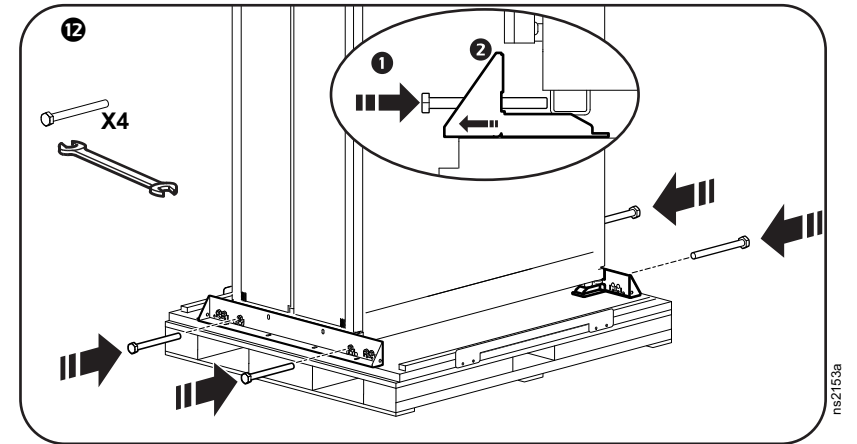

NetShelter™ SX Cabinet

Unpacking & Repacking Shock Packaging

AR3100SP, AR3105SP, AR3107SP, AR3150SP, AR3155SP, AR3157SP,
AR3300SP, AR3305SP, AR3307SP, AR3350SP, AR3355SP, AR3357SP

Unpacking Guide:

NOTE: If you are a System Integrator, STOP at Step 10.

Repacking Guide:

NOTE: Procedure Intended for System Integrators

NOTE: See Foam Labels for correct placement.

NetShelter SX Cabinet

	Depth A		Width B		Height C		Weight
	1070 mm (42.1 in.)	1200 mm (47.2 in.)	600 mm (23.6 in.)	750 mm (29.5 in.)	1991 mm (78.4 in.)	2124 mm (83.6 in.)	
AR3100SP	●		●		●		125.09 kg (275.2 lb)
AR3105SP	●		●		●		137 kg (301.4 lb)
AR3107SP	●		●			●	138.23 kg (304.1 lb)
AR3150SP	●			●	●		155.96 kg (343.1 lb)
AR3155SP	●			●	●		155 kg (341 lb)
AR3157SP	●			●		●	169.09 kg (372 lb)
AR3300SP		●	●		●		134.09 kg (295 lb)
AR3305SP		●	●		●		141 kg (310.2 lb)
AR3307SP		●	●			●	149.55 kg (329 lb)
AR3350SP		●		●	●		161.36 kg (355 lb)
AR3355SP		●		●	●		169 kg (371.8 lb)
AR3357SP		●		●	●	●	185.45 kg (408 lb)

**Maximum Installed Equipment Weight:
2000 lb
(907 kg)**

NetShelter SX Cabinet + Shock Packaging

	Depth D	Width E	Height F			Weight
	1320.8 mm (52 in.)	1105 mm (43.5 in.)	2180 mm (85.8 in.)	2315 mm (91.1 in.)	2450 mm (96.5 in.)	
AR3100SP	●		●			242 kg (534 lb)
AR3105SP	●		●		●	248 kg (546 lb)
AR3107SP	●		●		●	254 kg (561 lb)
AR3150SP	●		●	●		271 kg (598 lb)
AR3155SP	●		●	●		278 kg (610 lb)
AR3157SP	●		●		●	283 kg (625 lb)
AR3300SP		●	●			246 kg (543 lb)
AR3305SP		●		●		259 kg (572 lb)
AR3307SP		●			●	273 kg (601 lb)
AR3350SP		●	●	●		275 kg (607 lb)
AR3355SP		●	●	●		288 kg (636 lb)
AR3357SP		●	●	●	●	302 kg (665 lb)