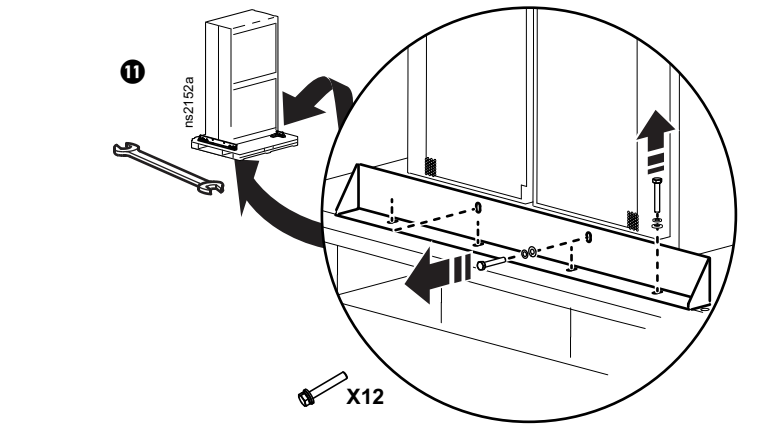

NetShelter™ SX Cabinet

Unpacking & Repacking Shock Packaging

AR3100SP, AR3105SP, AR3107SP, AR3150SP, AR3155SP, AR3157SP,
AR3300SP, AR3305SP, AR3307SP, AR3350SP, AR3355SP, AR3357SP

Unpacking Guide:

NOTE: If you are a System Integrator, STOP at Step 10.

Repacking Guide:

NOTE: Procedure Intended for System Integrators

NOTE: See Foam Labels for correct placement.

NetShelter SX Cabinet

	Depth A		Width B		Height C		Weight
	1070 mm (42.1 in.)	1200 mm (47.2 in.)	600 mm (23.6 in.)	750 mm (29.5 in.)	1991 mm (78.4 in.)	2124 mm (83.6 in.)	
AR3100SP	●		●		●		125.09 kg (275.2 lb)
AR3105SP	●		●		●		137 kg (301.4 lb)
AR3107SP	●		●			●	138.23 kg (304.1 lb)
AR3150SP	●			●	●		155.96 kg (343.1 lb)
AR3155SP	●			●	●		155 kg (341 lb)
AR3157SP	●			●		●	169.09 kg (372 lb)
AR3300SP		●	●		●		134.09 kg (295 lb)
AR3305SP		●	●		●		141 kg (310.2 lb)
AR3307SP		●	●			●	149.55 kg (329 lb)
AR3350SP		●		●	●		161.36 kg (355 lb)
AR3355SP		●		●	●		169 kg (371.8 lb)
AR3357SP		●		●	●	●	185.45 kg (408 lb)

**Maximum Installed Equipment Weight:
2000 lb
(907 kg)**

NetShelter SX Cabinet + Shock Packaging

	Depth D	Width E	Height F			Weight
	1320.8 mm (52 in.)	1105 mm (43.5 in.)	2180 mm (85.8 in.)	2315 mm (91.1 in.)	2450 mm (96.5 in.)	
AR3100SP	●		●			242 kg (534 lb)
AR3105SP	●		●		●	248 kg (546 lb)
AR3107SP	●		●		●	254 kg (561 lb)
AR3150SP	●		●	●		271 kg (598 lb)
AR3155SP	●		●	●		278 kg (610 lb)
AR3157SP	●		●		●	283 kg (625 lb)
AR3300SP		●	●			246 kg (543 lb)
AR3305SP		●		●		259 kg (572 lb)
AR3307SP		●			●	273 kg (601 lb)
AR3350SP		●	●	●		275 kg (607 lb)
AR3355SP		●	●	●		288 kg (636 lb)
AR3357SP		●	●	●	●	302 kg (665 lb)