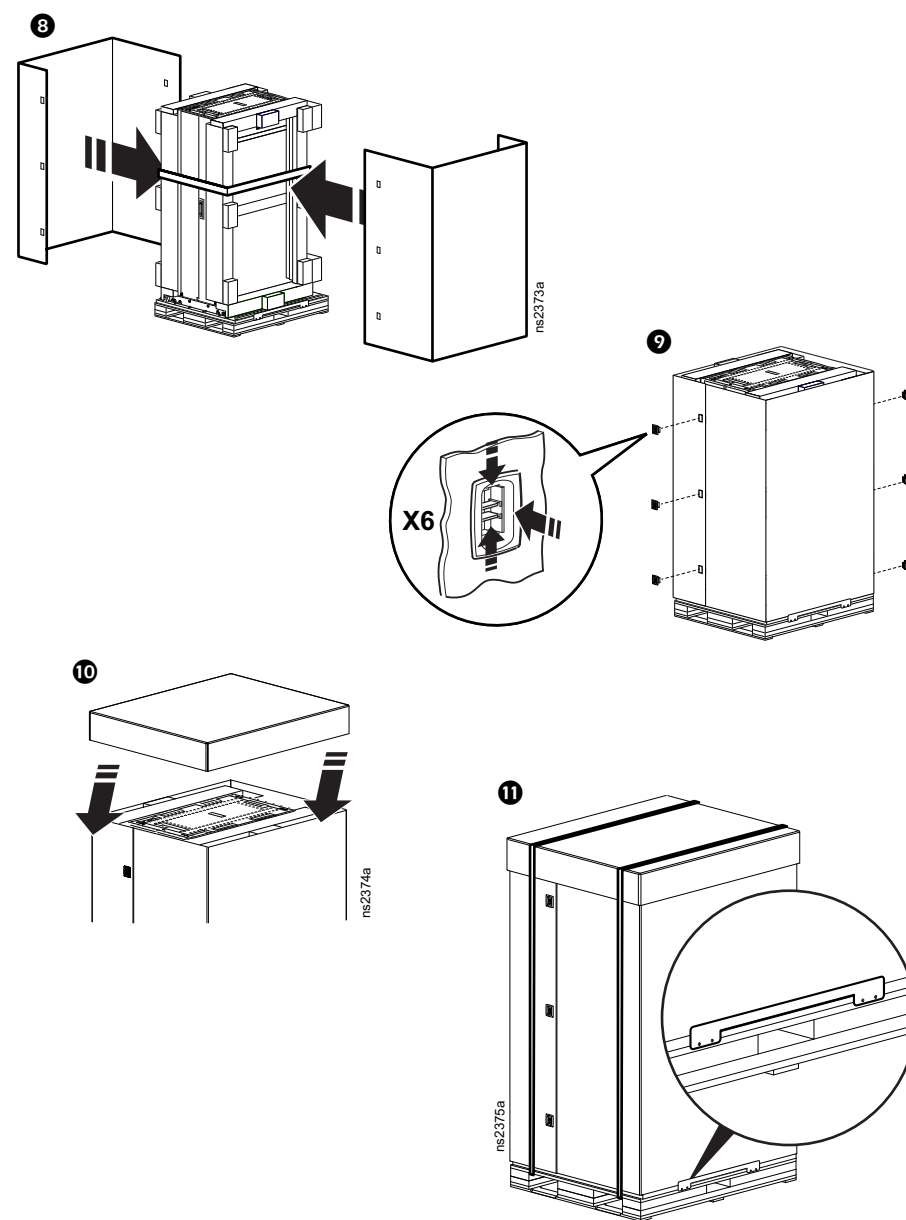

NetShelter™ SX Cabinet

Unpacking & Repacking Shock Packaging

AR3100SP, AR3105SP, AR3107SP, AR3150SP, AR3155SP, AR3157SP,
AR3300SP, AR3305SP, AR3307SP, AR3350SP, AR3355SP, AR3357SP

Unpacking Guide:

NOTE: If you are a System Integrator, STOP at Step 10.

Repacking Guide:

NOTE: Procedure Intended for System Integrators

NOTE: See Foam Labels for correct placement.

NetShelter SX Cabinet

	Depth A		Width B		Height C		Weight
	1070 mm (42.1 in.)	1200 mm (47.2 in.)	600 mm (23.6 in.)	750 mm (29.5 in.)	1991 mm (78.4 in.)	2124 mm (83.6 in.)	
AR3100SP	●		●		●		125.09 kg (275.2 lb)
AR3105SP	●		●		●		137 kg (301.4 lb)
AR3107SP	●		●			●	138.23 kg (304.1 lb)
AR3150SP	●			●	●		155.96 kg (343.1 lb)
AR3155SP	●			●	●		155 kg (341 lb)
AR3157SP	●			●		●	169.09 kg (372 lb)
AR3300SP		●	●		●		134.09 kg (295 lb)
AR3305SP		●	●		●		141 kg (310.2 lb)
AR3307SP		●	●			●	149.55 kg (329 lb)
AR3350SP		●		●	●		161.36 kg (355 lb)
AR3355SP		●		●	●		169 kg (371.8 lb)
AR3357SP		●		●	●	●	185.45 kg (408 lb)

**Maximum Installed Equipment Weight:
2000 lb
(907 kg)**

NetShelter SX Cabinet + Shock Packaging

	Depth D	Width E	Height F			Weight
	1320.8 mm (52 in.)	1105 mm (43.5 in.)	2180 mm (85.8 in.)	2315 mm (91.1 in.)	2450 mm (96.5 in.)	
AR3100SP	●		●			242 kg (534 lb)
AR3105SP	●		●		●	248 kg (546 lb)
AR3107SP	●		●		●	254 kg (561 lb)
AR3150SP	●		●	●		271 kg (598 lb)
AR3155SP	●		●	●		278 kg (610 lb)
AR3157SP	●		●		●	283 kg (625 lb)
AR3300SP		●	●			246 kg (543 lb)
AR3305SP		●		●		259 kg (572 lb)
AR3307SP		●			●	273 kg (601 lb)
AR3350SP		●	●	●		275 kg (607 lb)
AR3355SP		●	●	●		288 kg (636 lb)
AR3357SP		●	●	●	●	302 kg (665 lb)