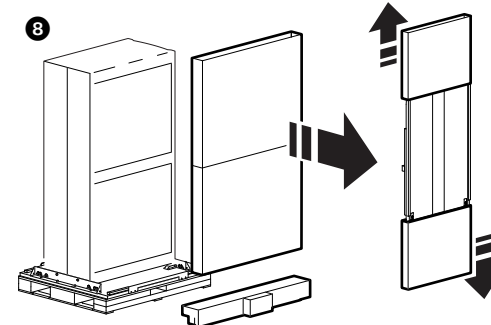

NOTE: If you are a System Integrator, STOP at Step 10.