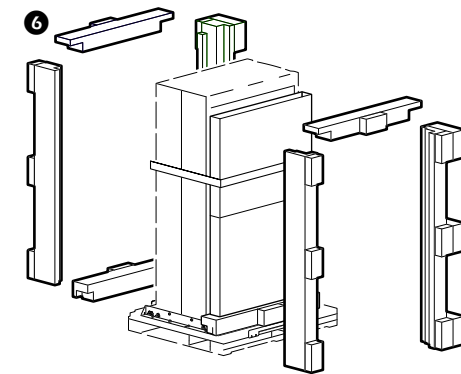

NOTE: If you are a System Integrator, STOP at Step 10.