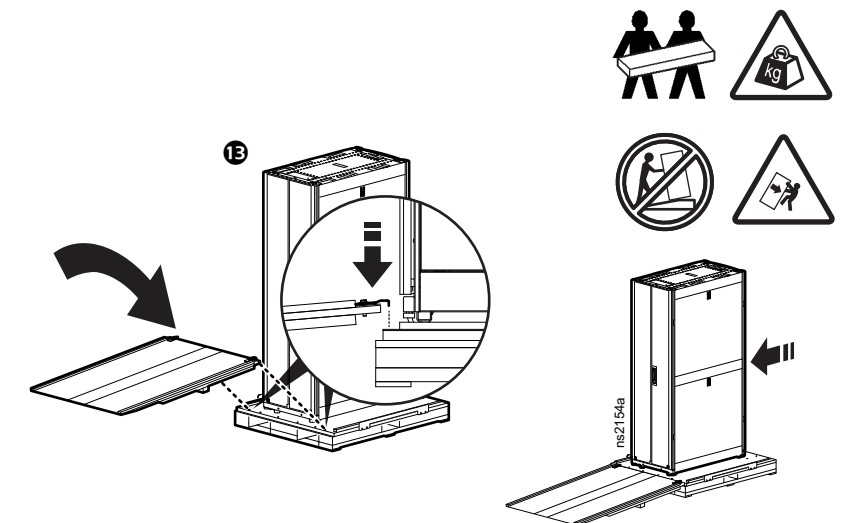

NetShelter™ SX Cabinet

Unpacking & Repacking Shock Packaging

AR3100SP, AR3105SP, AR3107SP, AR3150SP, AR3155SP, AR3157SP,
AR3300SP, AR3305SP, AR3307SP, AR3350SP, AR3355SP, AR3357SP

Unpacking Guide:

NOTE: If you are a System Integrator, STOP at Step 10.

Repacking Guide:

NOTE: Procedure Intended for System Integrators

NOTE: See Foam Labels for correct placement.

NetShelter SX Cabinet

	Depth A		Width B		Height C		Weight
	1070 mm (42.1 in.)	1200 mm (47.2 in.)	600 mm (23.6 in.)	750 mm (29.5 in.)	1991 mm (78.4 in.)	2124 mm (83.6 in.)	
AR3100SP	●		●		●		125.09 kg (275.2 lb)
AR3105SP	●		●		●		137 kg (301.4 lb)
AR3107SP	●		●			●	138.23 kg (304.1 lb)
AR3150SP	●			●	●		155.96 kg (343.1 lb)
AR3155SP	●			●	●		155 kg (341 lb)
AR3157SP	●			●		●	169.09 kg (372 lb)
AR3300SP		●	●		●		134.09 kg (295 lb)
AR3305SP		●	●		●		141 kg (310.2 lb)
AR3307SP		●	●			●	149.55 kg (329 lb)
AR3350SP		●		●	●		161.36 kg (355 lb)
AR3355SP		●		●	●		169 kg (371.8 lb)
AR3357SP		●		●	●	●	185.45 kg (408 lb)

**Maximum Installed Equipment Weight:
2000 lb
(907 kg)**

NetShelter SX Cabinet + Shock Packaging

	Depth D	Width E	Height F			Weight
	1320.8 mm (52 in.)	1105 mm (43.5 in.)	2180 mm (85.8 in.)	2315 mm (91.1 in.)	2450 mm (96.5 in.)	
AR3100SP	●		●			242 kg (534 lb)
AR3105SP	●		●		●	248 kg (546 lb)
AR3107SP	●		●		●	254 kg (561 lb)
AR3150SP	●		●	●		271 kg (598 lb)
AR3155SP	●		●	●		278 kg (610 lb)
AR3157SP	●		●		●	283 kg (625 lb)
AR3300SP		●	●			246 kg (543 lb)
AR3305SP		●		●		259 kg (572 lb)
AR3307SP		●			●	273 kg (601 lb)
AR3350SP		●	●	●		275 kg (607 lb)
AR3355SP		●	●	●		288 kg (636 lb)
AR3357SP		●	●	●	●	302 kg (665 lb)