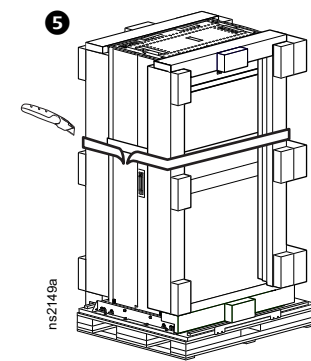

NOTE: If you are a System Integrator, STOP at Step 10.