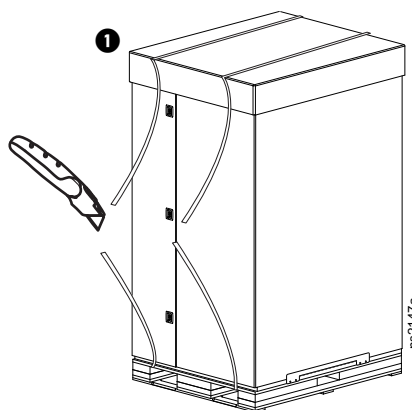

NetShelter™ SX Cabinet

Unpacking & Repacking Shock Packaging

AR3100SP, AR3105SP, AR3107SP, AR3150SP, AR3155SP, AR3157SP,
AR3300SP, AR3305SP, AR3307SP, AR3350SP, AR3355SP, AR3357SP

Unpacking Guide:

NOTE: If you are a System Integrator, STOP at Step 10.

Repacking Guide:

NOTE: Procedure Intended for System Integrators

NOTE: See Foam Labels for correct placement.

NetShelter SX Cabinet

	Depth A		Width B		Height C		Weight
	1070 mm (42.1 in.)	1200 mm (47.2 in.)	600 mm (23.6 in.)	750 mm (29.5 in.)	1991 mm (78.4 in.)	2124 mm (83.6 in.)	
AR3100SP	●		●		●		125.09 kg (275.2 lb)
AR3105SP	●		●		●		137 kg (301.4 lb)
AR3107SP	●		●			●	138.23 kg (304.1 lb)
AR3150SP	●			●	●		155.96 kg (343.1 lb)
AR3155SP	●			●	●		155 kg (341 lb)
AR3157SP	●			●		●	169.09 kg (372 lb)
AR3300SP		●	●		●		134.09 kg (295 lb)
AR3305SP		●	●		●		141 kg (310.2 lb)
AR3307SP		●	●			●	149.55 kg (329 lb)
AR3350SP		●		●	●		161.36 kg (355 lb)
AR3355SP		●		●	●		169 kg (371.8 lb)
AR3357SP		●		●	●	●	185.45 kg (408 lb)

**Maximum Installed Equipment Weight:
2000 lb
(907 kg)**

NetShelter SX Cabinet + Shock Packaging

	Depth D	Width E	Height F			Weight
	1320.8 mm (52 in.)	1105 mm (43.5 in.)	2180 mm (85.8 in.)	2315 mm (91.1 in.)	2450 mm (96.5 in.)	
AR3100SP	●		●			242 kg (534 lb)
AR3105SP	●		●		●	248 kg (546 lb)
AR3107SP	●		●		●	254 kg (561 lb)
AR3150SP	●		●	●		271 kg (598 lb)
AR3155SP	●		●	●		278 kg (610 lb)
AR3157SP	●		●		●	283 kg (625 lb)
AR3300SP		●	●			246 kg (543 lb)
AR3305SP		●		●		259 kg (572 lb)
AR3307SP		●			●	273 kg (601 lb)
AR3350SP		●	●	●		275 kg (607 lb)
AR3355SP		●	●	●		288 kg (636 lb)
AR3357SP		●	●	●	●	302 kg (665 lb)