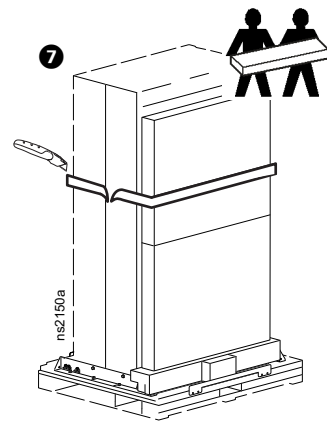

NetShelter™ SX Cabinet

Unpacking & Repacking Shock Packaging

AR3100SP, AR3105SP, AR3107SP, AR3150SP, AR3155SP, AR3157SP,
AR3300SP, AR3305SP, AR3307SP, AR3350SP, AR3355SP, AR3357SP

Unpacking Guide:

NOTE: If you are a System Integrator, STOP at Step 10.

Repacking Guide:

NOTE: Procedure Intended for System Integrators

NOTE: See Foam Labels for correct placement.

NetShelter SX Cabinet

	Depth A		Width B		Height C		Weight
	1070 mm (42.1 in.)	1200 mm (47.2 in.)	600 mm (23.6 in.)	750 mm (29.5 in.)	1991 mm (78.4 in.)	2124 mm (83.6 in.)	
AR3100SP	●		●		●		125.09 kg (275.2 lb)
AR3105SP	●		●		●		137 kg (301.4 lb)
AR3107SP	●		●			●	138.23 kg (304.1 lb)
AR3150SP	●			●	●		155.96 kg (343.1 lb)
AR3155SP	●			●	●		155 kg (341 lb)
AR3157SP	●			●		●	169.09 kg (372 lb)
AR3300SP		●	●		●		134.09 kg (295 lb)
AR3305SP		●	●		●		141 kg (310.2 lb)
AR3307SP		●	●			●	149.55 kg (329 lb)
AR3350SP		●		●	●		161.36 kg (355 lb)
AR3355SP		●		●	●		169 kg (371.8 lb)
AR3357SP		●		●	●	●	185.45 kg (408 lb)

**Maximum Installed Equipment Weight:
2000 lb
(907 kg)**

NetShelter SX Cabinet + Shock Packaging

	Depth D	Width E	Height F			Weight
	1320.8 mm (52 in.)	1105 mm (43.5 in.)	2180 mm (85.8 in.)	2315 mm (91.1 in.)	2450 mm (96.5 in.)	
AR3100SP	●		●			242 kg (534 lb)
AR3105SP	●		●		●	248 kg (546 lb)
AR3107SP	●		●		●	254 kg (561 lb)
AR3150SP	●		●	●		271 kg (598 lb)
AR3155SP	●		●	●		278 kg (610 lb)
AR3157SP	●		●		●	283 kg (625 lb)
AR3300SP		●	●			246 kg (543 lb)
AR3305SP		●		●		259 kg (572 lb)
AR3307SP		●			●	273 kg (601 lb)
AR3350SP		●	●	●		275 kg (607 lb)
AR3355SP		●	●	●		288 kg (636 lb)
AR3357SP		●	●	●	●	302 kg (665 lb)