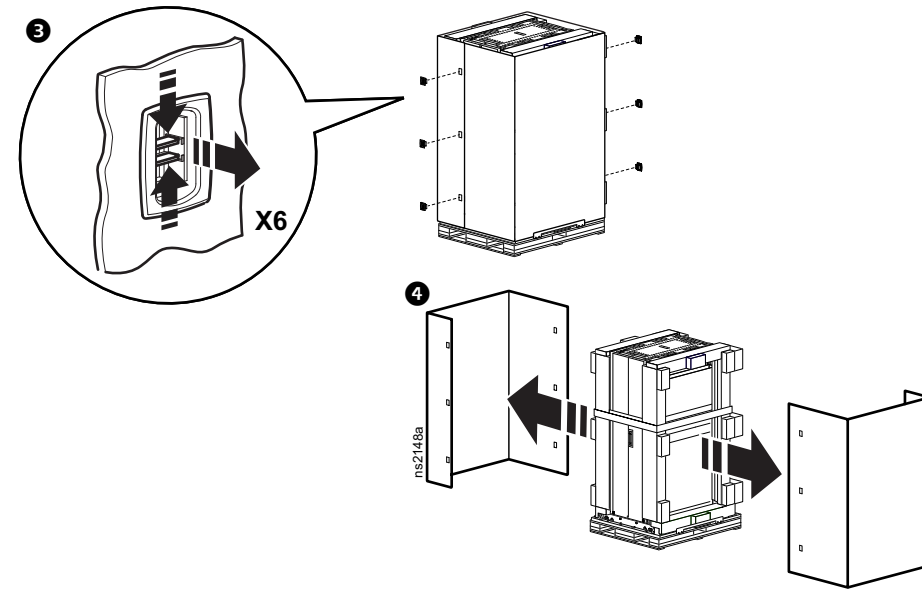

NetShelter™ SX Cabinet

Unpacking & Repacking Shock Packaging

AR3100SP, AR3105SP, AR3107SP, AR3150SP, AR3155SP, AR3157SP,
AR3300SP, AR3305SP, AR3307SP, AR3350SP, AR3355SP, AR3357SP

Unpacking Guide:

NOTE: If you are a System Integrator, STOP at Step 10.

Repacking Guide:

NOTE: Procedure Intended for System Integrators

NOTE: See Foam Labels for correct placement.

NetShelter SX Cabinet

	Depth A		Width B		Height C		Weight
	1070 mm (42.1 in.)	1200 mm (47.2 in.)	600 mm (23.6 in.)	750 mm (29.5 in.)	1991 mm (78.4 in.)	2124 mm (83.6 in.)	
AR3100SP	●		●		●		125.09 kg (275.2 lb)
AR3105SP	●		●		●		137 kg (301.4 lb)
AR3107SP	●		●			●	138.23 kg (304.1 lb)
AR3150SP	●			●	●		155.96 kg (343.1 lb)
AR3155SP	●			●	●		155 kg (341 lb)
AR3157SP	●			●		●	169.09 kg (372 lb)
AR3300SP		●	●		●		134.09 kg (295 lb)
AR3305SP		●	●		●		141 kg (310.2 lb)
AR3307SP		●	●			●	149.55 kg (329 lb)
AR3350SP		●		●	●		161.36 kg (355 lb)
AR3355SP		●		●	●		169 kg (371.8 lb)
AR3357SP		●		●	●	●	185.45 kg (408 lb)

**Maximum Installed Equipment Weight:
2000 lb
(907 kg)**

NetShelter SX Cabinet + Shock Packaging

	Depth D	Width E	Height F			Weight
	1320.8 mm (52 in.)	1105 mm (43.5 in.)	2180 mm (85.8 in.)	2315 mm (91.1 in.)	2450 mm (96.5 in.)	
AR3100SP	●		●			242 kg (534 lb)
AR3105SP	●		●		●	248 kg (546 lb)
AR3107SP	●		●		●	254 kg (561 lb)
AR3150SP	●		●	●		271 kg (598 lb)
AR3155SP	●		●	●		278 kg (610 lb)
AR3157SP	●		●		●	283 kg (625 lb)
AR3300SP		●	●			246 kg (543 lb)
AR3305SP		●		●		259 kg (572 lb)
AR3307SP		●			●	273 kg (601 lb)
AR3350SP		●	●	●		275 kg (607 lb)
AR3355SP		●	●	●		288 kg (636 lb)
AR3357SP		●	●	●	●	302 kg (665 lb)