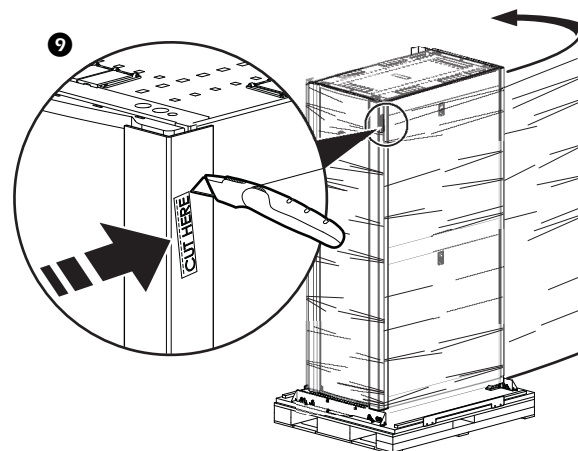

NetShelter™ SX Cabinet

Unpacking & Repacking Shock Packaging

AR3100SP, AR3105SP, AR3107SP, AR3150SP, AR3155SP, AR3157SP,
AR3300SP, AR3305SP, AR3307SP, AR3350SP, AR3355SP, AR3357SP

Unpacking Guide:

NOTE: If you are a System Integrator, STOP at Step 10.

Repacking Guide:

NOTE: Procedure Intended for System Integrators

NOTE: See Foam Labels for correct placement.

NetShelter SX Cabinet

	Depth A		Width B		Height C		Weight
	1070 mm (42.1 in.)	1200 mm (47.2 in.)	600 mm (23.6 in.)	750 mm (29.5 in.)	1991 mm (78.4 in.)	2124 mm (83.6 in.)	
AR3100SP	●		●		●		125.09 kg (275.2 lb)
AR3105SP	●		●		●		137 kg (301.4 lb)
AR3107SP	●		●			●	138.23 kg (304.1 lb)
AR3150SP	●			●	●		155.96 kg (343.1 lb)
AR3155SP	●			●	●		155 kg (341 lb)
AR3157SP	●			●		●	169.09 kg (372 lb)
AR3300SP		●	●		●		134.09 kg (295 lb)
AR3305SP		●	●		●		141 kg (310.2 lb)
AR3307SP		●	●			●	149.55 kg (329 lb)
AR3350SP		●		●	●		161.36 kg (355 lb)
AR3355SP		●		●	●		169 kg (371.8 lb)
AR3357SP		●		●	●	●	185.45 kg (408 lb)

**Maximum Installed Equipment Weight:
2000 lb
(907 kg)**

NetShelter SX Cabinet + Shock Packaging

	Depth D	Width E	Height F			Weight
	1320.8 mm (52 in.)	1105 mm (43.5 in.)	2180 mm (85.8 in.)	2315 mm (91.1 in.)	2450 mm (96.5 in.)	
AR3100SP	●		●			242 kg (534 lb)
AR3105SP	●		●		●	248 kg (546 lb)
AR3107SP	●		●		●	254 kg (561 lb)
AR3150SP	●		●	●		271 kg (598 lb)
AR3155SP	●		●	●		278 kg (610 lb)
AR3157SP	●		●		●	283 kg (625 lb)
AR3300SP		●	●			246 kg (543 lb)
AR3305SP		●		●		259 kg (572 lb)
AR3307SP		●			●	273 kg (601 lb)
AR3350SP		●	●	●		275 kg (607 lb)
AR3355SP		●	●	●		288 kg (636 lb)
AR3357SP		●	●	●	●	302 kg (665 lb)