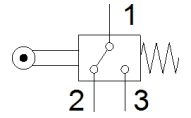

## ER-318

Part number: 2050  
Product to be discontinued

FESTO

With roller lever

Type to be discontinued. Available until 2017. See Support Portal for alternative products.