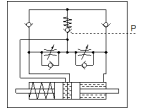

## Data sheet

Feature	Value
Stroke	250 mm
Cushioning	adjustable