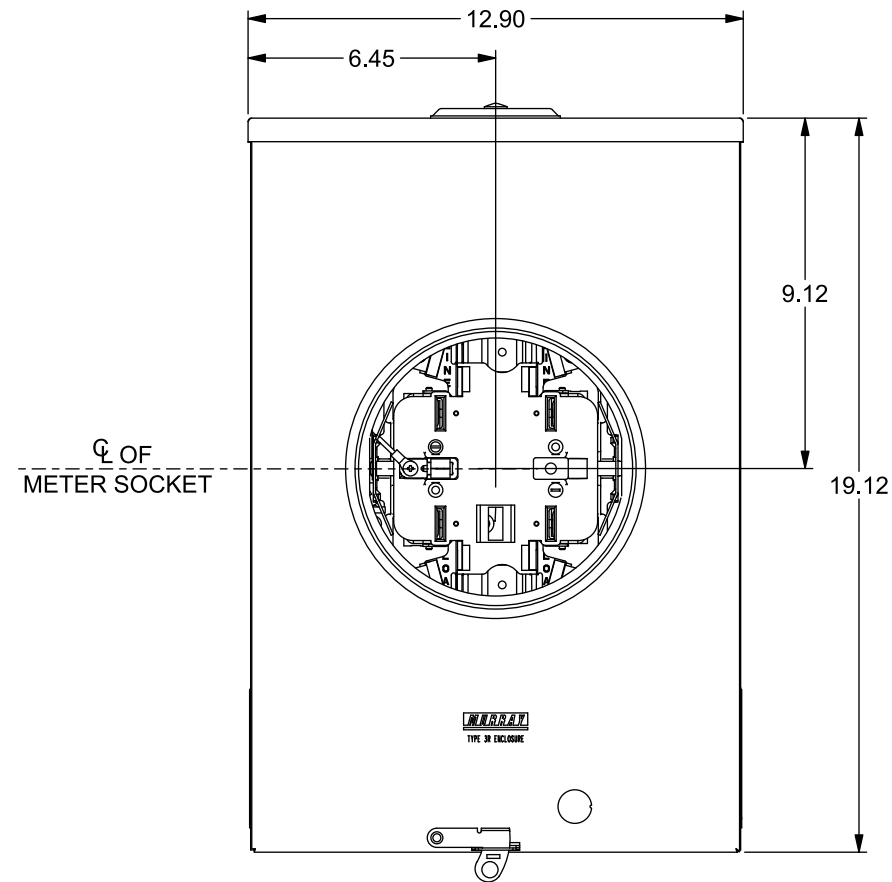

Catalog Number: RH173CRF

Features and Ratings

- Ringless Type Meter Socket
- 200A Continuous, 200A Max., 600V AC
- Outdoor Enclosure (NEMA Type 3R)
- Painted G90 Steel Enclosure
- 1 Phase, 3 Wire
- 5 Jaw Meter Socket, 5th Jaw @ 9 o'Clock Position
- Meter Socket Type HQ-5U
- For Overhead & Underground Service
- RX Type Hub Opening, Cover Plate Installed
- Lever Bypass
- Bonded Neutral with Ground Lug
- 7/8" Barrel Lock Provision w/Bracket

VIEW SHOWN WITH COVER AND SHIELD REMOVED

Accessories

CONDUIT HUBS (RX Type)	
TRADE SIZE	CATALOG No.
1-1/4 INCH	EC38597 or H38597-2
1-1/2 INCH	EC38598 or H38598-2
2 INCH	EC38599 or H38599-2
2-1/2 INCH	EC38600 or H38600-2
Hub Cover Plate	EC38595 or H38595-1

GROUND LUG KIT Cat. No: H55303
Wire Size #4-14, Torque 50 IN-LB

GROUND LUG KIT Cat. No: H80500017
Wire Size #4-2, Torque 45 IN-LB
Wire Size #14-2/0, Torque 45 IN-LB

INSULATED NEUTRAL KIT
Cat. No: H64685-1, H64690-1

Connectors, Wire Sizes and Torques

CONNECTOR	WIRE SIZE	TORQUE
LINE, LOAD, NEUTRAL*	#6 - 350 kcmil	275 IN.-LBS.
GROUND	#14 - 2 AWG	45 IN.-LBS.

* External Hex Drive 1/2"
* Internal Hex Drive 5/16"

© 2017 Copyright Siemens Industry, Inc.