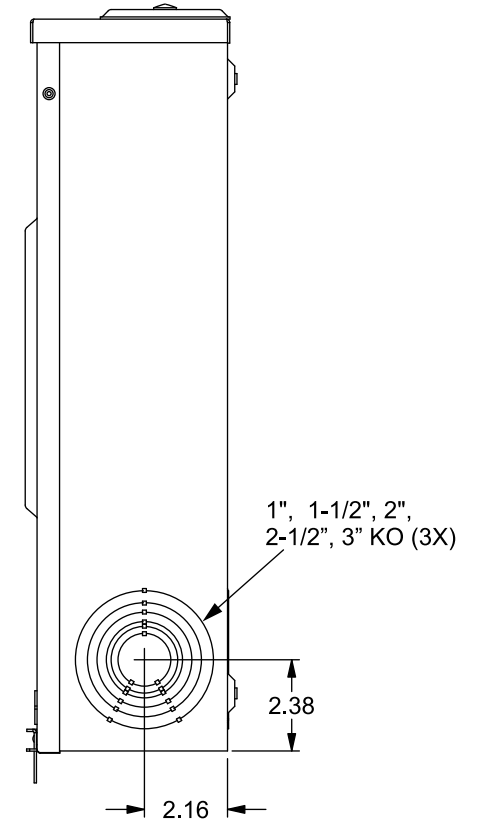

Catalog Number: RH173CRF

Features and Ratings

- Ringless Type Meter Socket
- 200A Continuous, 200A Max., 600V AC
- Outdoor Enclosure (NEMA Type 3R)
- Painted G90 Steel Enclosure
- 1 Phase, 3 Wire
- 5 Jaw Meter Socket, 5th Jaw @ 9 o'Clock Position
- Meter Socket Type HQ-5U
- For Overhead & Underground Service
- RX Type Hub Opening, Cover Plate Installed
- Lever Bypass
- Bonded Neutral with Ground Lug
- 7/8" Barrel Lock Provision w/Bracket

VIEW SHOWN WITH COVER AND SHIELD REMOVED

Accessories

CONDUIT HUBS (RX Type)	
TRADE SIZE	CATALOG No.
1-1/4 INCH	EC38597 or H38597-2
1-1/2 INCH	EC38598 or H38598-2
2 INCH	EC38599 or H38599-2
2-1/2 INCH	EC38600 or H38600-2
Hub Cover Plate	EC38595 or H38595-1

GROUND LUG KIT Cat. No: H55303
Wire Size #4-14, Torque 50 IN-LB

GROUND LUG KIT Cat. No: H80500017
Wire Size #4-2, Torque 45 IN-LB
Wire Size #14-2/0, Torque 45 IN-LB

INSULATED NEUTRAL KIT
Cat. No: H64685-1, H64690-1

Connectors, Wire Sizes and Torques

CONNECTOR	WIRE SIZE	TORQUE
LINE, LOAD, NEUTRAL*	#6 - 350 kcmil	275 IN.-LBS.
GROUND	#14 - 2 AWG	45 IN.-LBS.

* External Hex Drive 1/2"
* Internal Hex Drive 5/16"

© 2017 Copyright Siemens Industry, Inc.