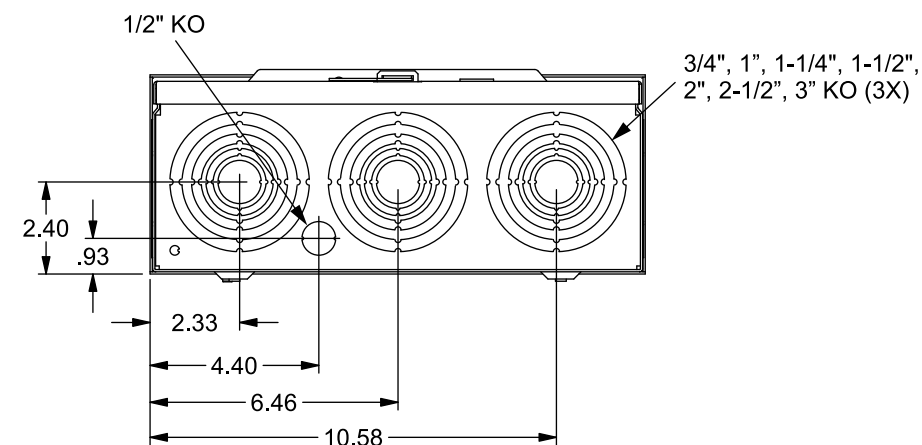

Catalog Number: RH173CRF

Features and Ratings

- Ringless Type Meter Socket
- 200A Continuous, 200A Max., 600V AC
- Outdoor Enclosure (NEMA Type 3R)
- Painted G90 Steel Enclosure
- 1 Phase, 3 Wire
- 5 Jaw Meter Socket, 5th Jaw @ 9 o'Clock Position
- Meter Socket Type HQ-5U
- For Overhead & Underground Service
- RX Type Hub Opening, Cover Plate Installed
- Lever Bypass
- Bonded Neutral with Ground Lug
- 7/8" Barrel Lock Provision w/Bracket

VIEW SHOWN WITH COVER AND SHIELD REMOVED

Accessories

CONDUIT HUBS (RX Type)	
TRADE SIZE	CATALOG No.
1-1/4 INCH	EC38597 or H38597-2
1-1/2 INCH	EC38598 or H38598-2
2 INCH	EC38599 or H38599-2
2-1/2 INCH	EC38600 or H38600-2
Hub Cover Plate	EC38595 or H38595-1

Connectors, Wire Sizes and Torques

CONNECTOR	WIRE SIZE	TORQUE
LINE, LOAD, NEUTRAL*	#6 - 350 kcmil	275 IN.-LBS.
GROUND	#14 - 2 AWG	45 IN.-LBS.

* External Hex Drive 1/2"
* Internal Hex Drive 5/16"

© 2017 Copyright Siemens Industry, Inc.

MURRAY Murray Electrical Products
Siemens Industry, Inc.

Meter Socket

Description: **200A Cont, 5 Jaw, HQ-5U, 600V AC, Bonded Neutral w/Gnd, Painted Steel Enclosure**

KAM 4/13/17 DO NOT SCALE DRAWING Dwg No: **RH173CRF**