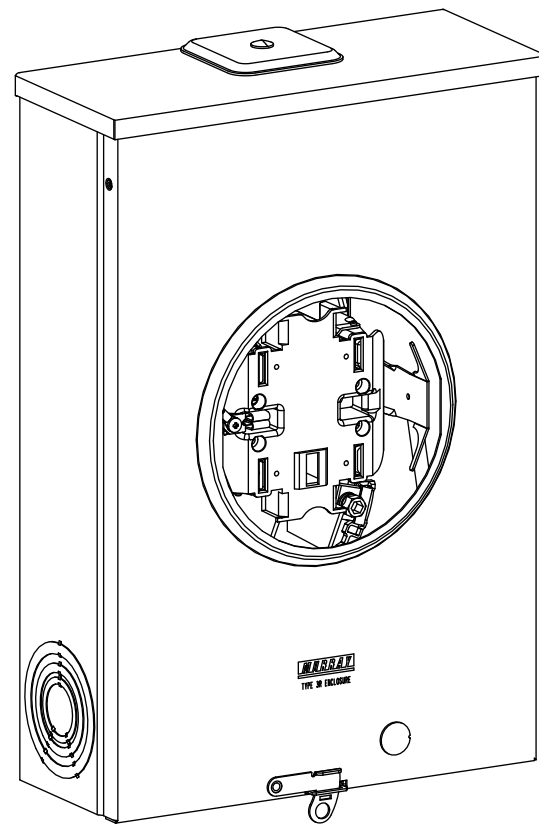

Catalog Number: RH173CRF

Features and Ratings

- Ringless Type Meter Socket
- 200A Continuous, 200A Max., 600V AC
- Outdoor Enclosure (NEMA Type 3R)
- Painted G90 Steel Enclosure
- 1 Phase, 3 Wire
- 5 Jaw Meter Socket, 5th Jaw @ 9 o'Clock Position
- Meter Socket Type HQ-5U
- For Overhead & Underground Service
- RX Type Hub Opening, Cover Plate Installed
- Lever Bypass
- Bonded Neutral with Ground Lug
- 7/8" Barrel Lock Provision w/Bracket

VIEW SHOWN WITH COVER AND SHIELD REMOVED

Accessories

CONDUIT HUBS (RX Type)	
TRADE SIZE	CATALOG No.
1-1/4 INCH	EC38597 or H38597-2
1-1/2 INCH	EC38598 or H38598-2
2 INCH	EC38599 or H38599-2
2-1/2 INCH	EC38600 or H38600-2
Hub Cover Plate	EC38595 or H38595-1

GROUND LUG KIT Cat. No: H55303
Wire Size #4-14, Torque 50 IN-LB

GROUND LUG KIT Cat. No: H80500017
Wire Size #4-2, Torque 45 IN-LB
Wire Size #14-2/0, Torque 45 IN-LB

INSULATED NEUTRAL KIT
Cat. No: H64685-1, H64690-1

Connectors, Wire Sizes and Torques

CONNECTOR	WIRE SIZE	TORQUE
LINE, LOAD, NEUTRAL*	#6 - 350 kcmil	275 IN.-LBS.
GROUND	#14 - 2 AWG	45 IN.-LBS.

* External Hex Drive 1/2"
* Internal Hex Drive 5/16"

© 2017 Copyright Siemens Industry, Inc.