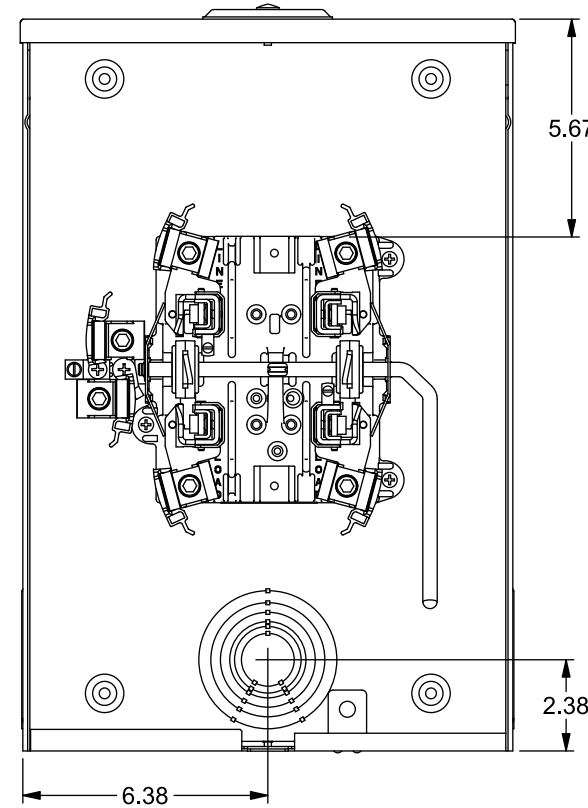

Catalog Number: RH173CRF

Features and Ratings

- Ringless Type Meter Socket
- 200A Continuous, 200A Max., 600V AC
- Outdoor Enclosure (NEMA Type 3R)
- Painted G90 Steel Enclosure
- 1 Phase, 3 Wire
- 5 Jaw Meter Socket, 5th Jaw @ 9 o'Clock Position
- Meter Socket Type HQ-5U
- For Overhead & Underground Service
- RX Type Hub Opening, Cover Plate Installed
- Lever Bypass
- Bonded Neutral with Ground Lug
- 7/8" Barrel Lock Provision w/Bracket

VIEW SHOWN WITH COVER AND SHIELD REMOVED

Accessories

CONDUIT HUBS (RX Type)	
TRADE SIZE	CATALOG No.
1-1/4 INCH	EC38597 or H38597-2
1-1/2 INCH	EC38598 or H38598-2
2 INCH	EC38599 or H38599-2
2-1/2 INCH	EC38600 or H38600-2
Hub Cover Plate	EC38595 or H38595-1

GROUND LUG KIT Cat. No: H55303
Wire Size #4-14, Torque 50 IN-LB

GROUND LUG KIT Cat. No: H80500017
Wire Size #4-2, Torque 45 IN-LB
Wire Size #14-2/0, Torque 45 IN-LB

INSULATED NEUTRAL KIT
Cat. No: H64685-1, H64690-1

Connectors, Wire Sizes and Torques

CONNECTOR	WIRE SIZE	TORQUE
LINE, LOAD, NEUTRAL*	#6 - 350 kcmil	275 IN.-LBS.
GROUND	#14 - 2 AWG	45 IN.-LBS.

* External Hex Drive 1/2"
* Internal Hex Drive 5/16"

© 2017 Copyright Siemens Industry, Inc.