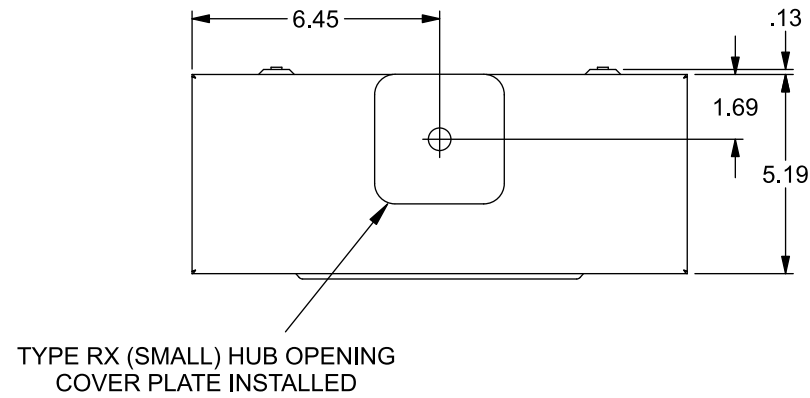

Catalog Number: RH173CRF

Features and Ratings

- Ringless Type Meter Socket
- 200A Continuous, 200A Max., 600V AC
- Outdoor Enclosure (NEMA Type 3R)
- Painted G90 Steel Enclosure
- 1 Phase, 3 Wire
- 5 Jaw Meter Socket, 5th Jaw @ 9 o'Clock Position
- Meter Socket Type HQ-5U
- For Overhead & Underground Service
- RX Type Hub Opening, Cover Plate Installed
- Lever Bypass
- Bonded Neutral with Ground Lug
- 7/8" Barrel Lock Provision w/Bracket

VIEW SHOWN WITH COVER AND SHIELD REMOVED

Accessories

CONDUIT HUBS (RX Type)	
TRADE SIZE	CATALOG No.
1-1/4 INCH	EC38597 or H38597-2
1-1/2 INCH	EC38598 or H38598-2
2 INCH	EC38599 or H38599-2
2-1/2 INCH	EC38600 or H38600-2
Hub Cover Plate	EC38595 or H38595-1

Connectors, Wire Sizes and Torques

CONNECTOR	WIRE SIZE	TORQUE
LINE, LOAD, NEUTRAL*	#6 - 350 kcmil	275 IN.-LBS.
GROUND	#14 - 2 AWG	45 IN.-LBS.

* External Hex Drive 1/2"
* Internal Hex Drive 5/16"

© 2017 Copyright Siemens Industry, Inc.