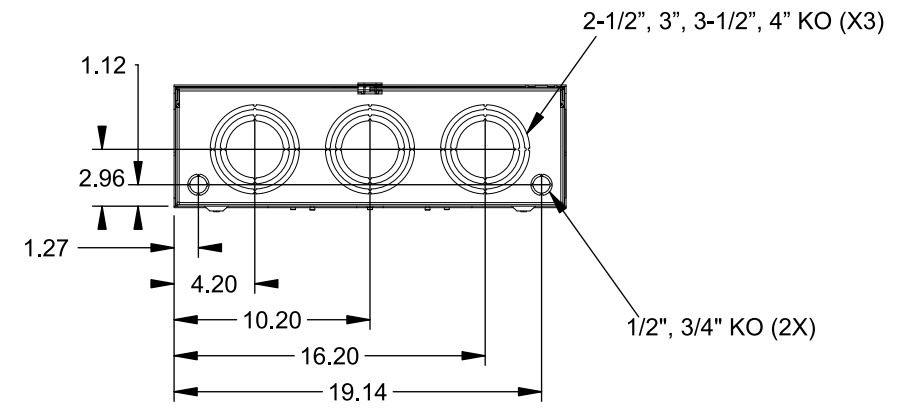

Catalog Number: 9817-9564

Features and Ratings

- Ringless Type Meter Socket
- 480A Continuous, 600A Max., 600V AC
- Outdoor Enclosure (NEMA Type 3R)
- Painted G90 Steel Enclosure
- 3 Phase, Commercial/Industrial Socket
- Meter Socket Type K-7T
- For Overhead & Underground Service
- Two Large Hub Openings
- 7/8" Barrel Lock Provision w/Bracket

(2) TYPE HD (LARGE) HUB OPENINGS

Accessories

CONDUIT HUBS (HD Type)	
TRADE SIZE	CATALOG No.
3 INCH	EC56856 or H56856-2
3-1/2 INCH	EC56857 or H56857-2
4 INCH	EC56858 or H56858-2
Hub Cover Plate	EC56933 or H56933S

CONNECTOR	PART No.	HEX DRIVE	WIRE SIZE	TORQUE
LINE	56427-M	3/8"	(2)#2 - 500 kcmil	375 IN-LBS.
LOAD	56732-M	3/8"	(2)#4 - 500 kcmil	375 IN-LBS.
NEUTRAL	56732-M	3/8"	(2)#4 - 500 kcmil	375 IN-LBS.
LINE/LOAD/NEUT	68752-1	5/16"	(3)#6 - 250 kcmil	275 IN-LBS.
GROUND*	56734	5/16"	#6 - 250 kcmil	275 IN-LBS.

*Factory Installed

VIEW SHOWN WITH COVER REMOVED

© 2016 Copyright Siemens Industry, Inc.

TALON

Meter Socket

Description: **480A Cont, 4 Terminal, K-7T, 600V AC, Painted Steel Enclosure**

JEL 2/1/16 | DO NOT SCALE DRAWING | Dwg No: **9817-9564**