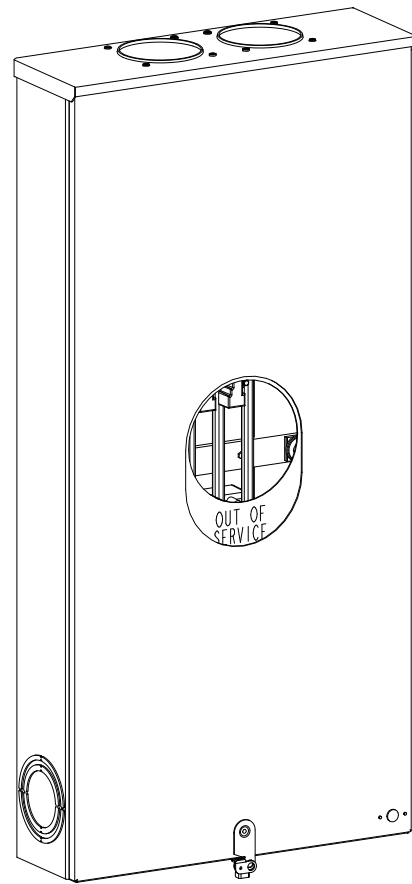

Catalog Number: 9817-9564

Features and Ratings

- Ringless Type Meter Socket
- 480A Continuous, 600A Max., 600V AC
- Outdoor Enclosure (NEMA Type 3R)
- Painted G90 Steel Enclosure
- 3 Phase, Commercial/Industrial Socket
- Meter Socket Type K-7T
- For Overhead & Underground Service
- Two Large Hub Openings
- 7/8" Barrel Lock Provision w/Bracket

(2) TYPE HD (LARGE) HUB OPENINGS

Accessories

CONDUIT HUBS (HD Type)	
TRADE SIZE	CATALOG No.
3 INCH	EC56856 or H56856-2
3-1/2 INCH	EC56857 or H56857-2
4 INCH	EC56858 or H56858-2
Hub Cover Plate	EC56933 or H56933S

CONNECTOR	PART No.	HEX DRIVE	WIRE SIZE	TORQUE
LINE	56427-M	3/8"	(2)#2 - 500 kcmil	375 IN-LBS.
LOAD	56732-M	3/8"	(2)#4 - 500 kcmil	375 IN-LBS.
NEUTRAL	56732-M	3/8"	(2)#4 - 500 kcmil	375 IN-LBS.
LINE/LOAD/NEUT	68752-1	5/16"	(3)#6 - 250 kcmil	275 IN-LBS.
GROUND*	56734	5/16"	#6 - 250 kcmil	275 IN-LBS.

*Factory Installed

VIEW SHOWN WITH COVER REMOVED

© 2016 Copyright Siemens Industry, Inc.

TALON

Meter Socket

Description: **480A Cont, 4 Terminal, K-7T, 600V AC, Painted Steel Enclosure**

JEL 2/1/16 | DO NOT SCALE DRAWING | Dwg No: **9817-9564**