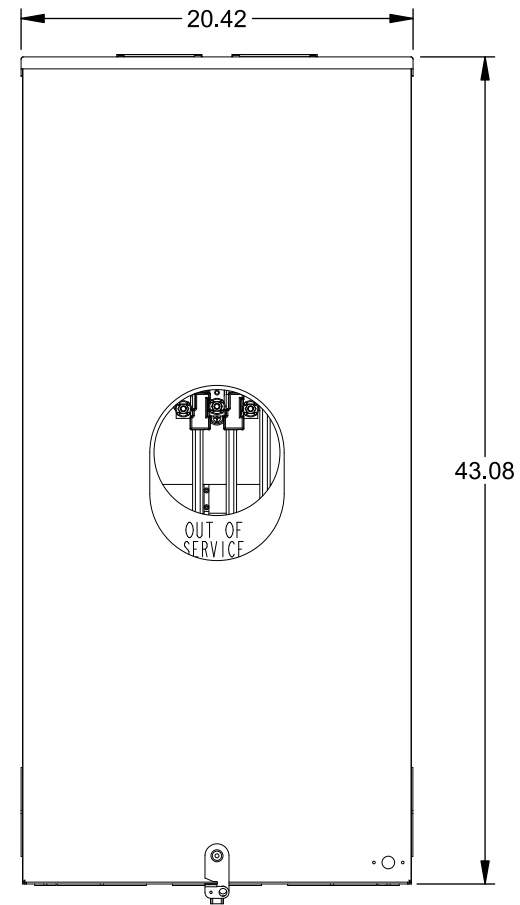

Catalog Number: 9817-9564

Features and Ratings

- Ringless Type Meter Socket
- 480A Continuous, 600A Max., 600V AC
- Outdoor Enclosure (NEMA Type 3R)
- Painted G90 Steel Enclosure
- 3 Phase, Commercial/Industrial Socket
- Meter Socket Type K-7T
- For Overhead & Underground Service
- Two Large Hub Openings
- 7/8" Barrel Lock Provision w/Bracket

(2) TYPE HD (LARGE) HUB OPENINGS

Accessories

CONDUIT HUBS (HD Type)	
TRADE SIZE	CATALOG No.
3 INCH	EC56856 or H56856-2
3-1/2 INCH	EC56857 or H56857-2
4 INCH	EC56858 or H56858-2
Hub Cover Plate	EC56933 or H56933S

CONNECTOR	PART No.	HEX DRIVE	WIRE SIZE	TORQUE
LINE	56427-M	3/8"	(2)#2 - 500 kcmil	375 IN-LBS.
LOAD	56732-M	3/8"	(2)#4 - 500 kcmil	375 IN-LBS.
NEUTRAL	56732-M	3/8"	(2)#4 - 500 kcmil	375 IN-LBS.
LINE/LOAD/NEUT	68752-1	5/16"	(3)#6 - 250 kcmil	275 IN-LBS.
GROUND*	56734	5/16"	#6 - 250 kcmil	275 IN-LBS.

*Factory Installed

VIEW SHOWN WITH COVER REMOVED

© 2016 Copyright Siemens Industry, Inc.

TALON

Meter Socket

Description: **480A Cont, 4 Terminal, K-7T, 600V AC, Painted Steel Enclosure**

JEL 2/1/16 | DO NOT SCALE DRAWING | Dwg No: **9817-9564**