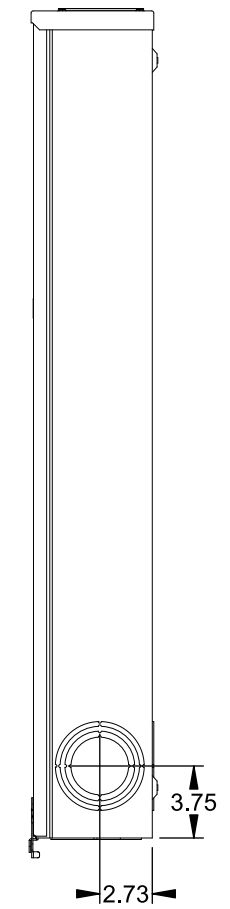

Catalog Number: 9817-9564

Features and Ratings

- Ringless Type Meter Socket
- 480A Continuous, 600A Max., 600V AC
- Outdoor Enclosure (NEMA Type 3R)
- Painted G90 Steel Enclosure
- 3 Phase, Commercial/Industrial Socket
- Meter Socket Type K-7T
- For Overhead & Underground Service
- Two Large Hub Openings
- 7/8" Barrel Lock Provision w/Bracket

(2) TYPE HD (LARGE) HUB OPENINGS

Accessories

CONDUIT HUBS (HD Type)	
TRADE SIZE	CATALOG No.
3 INCH	EC56856 or H56856-2
3-1/2 INCH	EC56857 or H56857-2
4 INCH	EC56858 or H56858-2
Hub Cover Plate	EC56933 or H56933S

CONNECTOR	PART No.	HEX DRIVE	WIRE SIZE	TORQUE
LINE	56427-M	3/8"	(2)#2 - 500 kcmil	375 IN-LBS.
LOAD	56732-M	3/8"	(2)#4 - 500 kcmil	375 IN-LBS.
NEUTRAL	56732-M	3/8"	(2)#4 - 500 kcmil	375 IN-LBS.
LINE/LOAD/NEUT	68752-1	5/16"	(3)#6 - 250 kcmil	275 IN-LBS.
GROUND*	56734	5/16"	#6 - 250 kcmil	275 IN-LBS.

*Factory Installed

VIEW SHOWN WITH COVER REMOVED

© 2016 Copyright Siemens Industry, Inc.

TALON

Meter Socket

Description: **480A Cont, 4 Terminal, K-7T, 600V AC, Painted Steel Enclosure**

JEL 2/1/16 | DO NOT SCALE DRAWING | Dwg No: **9817-9564**