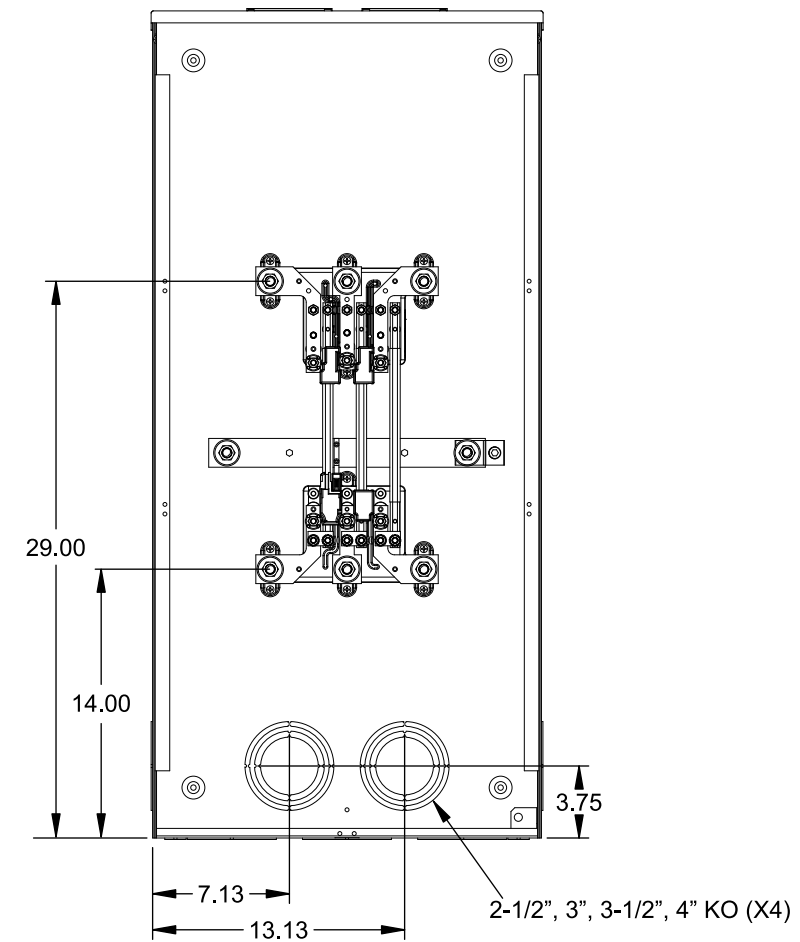

Catalog Number: 9817-9564

Features and Ratings

- Ringless Type Meter Socket
- 480A Continuous, 600A Max., 600V AC
- Outdoor Enclosure (NEMA Type 3R)
- Painted G90 Steel Enclosure
- 3 Phase, Commercial/Industrial Socket
- Meter Socket Type K-7T
- For Overhead & Underground Service
- Two Large Hub Openings
- 7/8" Barrel Lock Provision w/Bracket

(2) TYPE HD (LARGE) HUB OPENINGS

Accessories

CONDUIT HUBS (HD Type)	
TRADE SIZE	CATALOG No.
3 INCH	EC56856 or H56856-2
3-1/2 INCH	EC56857 or H56857-2
4 INCH	EC56858 or H56858-2
Hub Cover Plate	EC56933 or H56933S

CONNECTOR	PART No.	HEX DRIVE	WIRE SIZE	TORQUE
LINE	56427-M	3/8"	(2)#2 - 500 kcmil	375 IN-LBS.
LOAD	56732-M	3/8"	(2)#4 - 500 kcmil	375 IN-LBS.
NEUTRAL	56732-M	3/8"	(2)#4 - 500 kcmil	375 IN-LBS.
LINE/LOAD/NEUT	68752-1	5/16"	(3)#6 - 250 kcmil	275 IN-LBS.
GROUND*	56734	5/16"	#6 - 250 kcmil	275 IN-LBS.

*Factory Installed

VIEW SHOWN WITH COVER REMOVED

© 2016 Copyright Siemens Industry, Inc.

TALON

Meter Socket

Description: **480A Cont, 4 Terminal, K-7T, 600V AC, Painted Steel Enclosure**

JEL 2/1/16 | DO NOT SCALE DRAWING | Dwg No: **9817-9564**