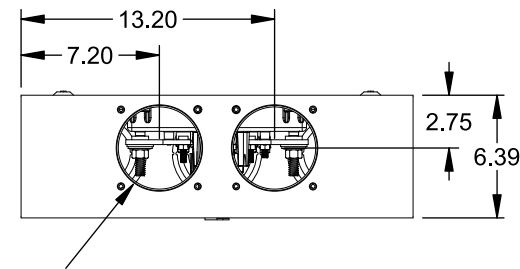

Catalog Number: 9817-9564

Features and Ratings

- Ringless Type Meter Socket
- 480A Continuous, 600A Max., 600V AC
- Outdoor Enclosure (NEMA Type 3R)
- Painted G90 Steel Enclosure
- 3 Phase, Commercial/Industrial Socket
- Meter Socket Type K-7T
- For Overhead & Underground Service
- Two Large Hub Openings
- 7/8" Barrel Lock Provision w/Bracket

(2) TYPE HD (LARGE) HUB OPENINGS

Accessories

CONDUIT HUBS (HD Type)	
TRADE SIZE	CATALOG No.
3 INCH	EC56856 or H56856-2
3-1/2 INCH	EC56857 or H56857-2
4 INCH	EC56858 or H56858-2
Hub Cover Plate	EC56933 or H56933S

CONNECTOR	PART No.	HEX DRIVE	WIRE SIZE	TORQUE
LINE	56427-M	3/8"	(2)#2 - 500 kcmil	375 IN-LBS.
LOAD	56732-M	3/8"	(2)#4 - 500 kcmil	375 IN-LBS.
NEUTRAL	56732-M	3/8"	(2)#4 - 500 kcmil	375 IN-LBS.
LINE/LOAD/NEUT	68752-1	5/16"	(3)#6 - 250 kcmil	275 IN-LBS.
GROUND*	56734	5/16"	#6 - 250 kcmil	275 IN-LBS.

*Factory Installed

VIEW SHOWN WITH COVER REMOVED

© 2016 Copyright Siemens Industry, Inc.

TALON

Meter Socket

Description: **480A Cont, 4 Terminal, K-7T, 600V AC, Painted Steel Enclosure**

JEL 2/1/16 | DO NOT SCALE DRAWING | Dwg No: **9817-9564**