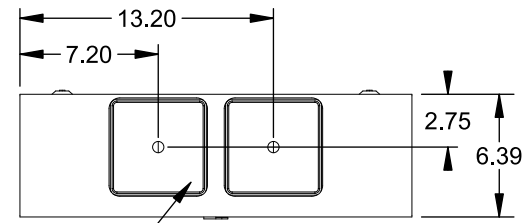

## Features and Ratings

- Ringless Type Meter Socket
- 480A Continuous, 600A Max., 600V AC
- Outdoor Enclosure (NEMA Type 3R)
- Painted G90 Steel Enclosure
- 3 Phase, Commercial/Industrial Socket
- Meter Socket Type K-7T
- For Overhead & Underground Service
- Two Large Hub Openings, HD Type Cover Plates Installed

## Connectors, Wire Sizes and Torques

CONNECTOR	PART No.	HEX DRIVE	WIRE SIZE	TORQUE
LINE*	56732-M	3/8"	(2)#4 - 500 kcmil	375 IN.-LBS.
LOAD*	56732-M	3/8"	(2)#4 - 500 kcmil	375 IN.-LBS.
NEUTRAL*	56732-M	3/8"	(2)#4 - 500 kcmil	375 IN.-LBS.
GROUND*	56732	5/16"	#6 - 250 kcmil	275 IN.-LBS.

\*Factory Installed

© 2016 Copyright Siemens Industry, Inc.

**TALON**  
**Meter Socket**

Description: **480A Cont, 4 Terminal, K-7T, 600V AC, Painted Steel Enclosure**

JEL 2/1/16 | DO NOT SCALE DRAWING | Dwg No: **9817-9505**