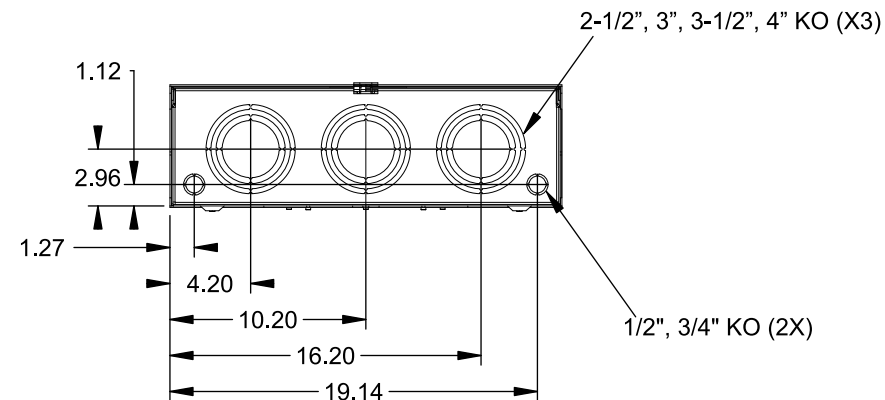

## Features and Ratings

- Ringless Type Meter Socket
- 480A Continuous, 600A Max., 600V AC
- Outdoor Enclosure (NEMA Type 3R)
- Painted G90 Steel Enclosure
- 3 Phase, Commercial/Industrial Socket
- Meter Socket Type K-7T
- For Overhead & Underground Service
- Two Large Hub Openings, HD Type Cover Plates Installed

(2) TYPE HD (LARGE) HUB OPENINGS COVER PLATES INSTALLED

VIEW SHOWN WITH COVER REMOVED

## Accessories

CONDUIT HUBS (HD Type)	
TRADE SIZE	CATALOG No.
3 INCH	EC56856 or H56856-2
3-1/2 INCH	EC56857 or H56857-2
4 INCH	EC56858 or H56858-2
Hub Cover Plate	EC56933 or H56933S

CAT No.	DESCRIPTION
H69623	Bypass
H69685-1	Isolated Neutral Kit
H69546-1	Hex Magnet Socket Kit
H69232-1	Insulated T-Handle Kit
H65050	K-base Insulator Kit
H63864	K-base Ground Kit

## Connectors, Wire Sizes and Torques

CONNECTOR	PART No.	HEX DRIVE	WIRE SIZE	TORQUE
LINE*	56732-M	3/8"	(2)#4 - 500 kcmil	375 IN.-LBS.
LOAD*	56732-M	3/8"	(2)#4 - 500 kcmil	375 IN.-LBS.
NEUTRAL*	56732-M	3/8"	(2)#4 - 500 kcmil	375 IN.-LBS.
GROUND*	56732	5/16"	#6 - 250 kcmil	275 IN.-LBS.