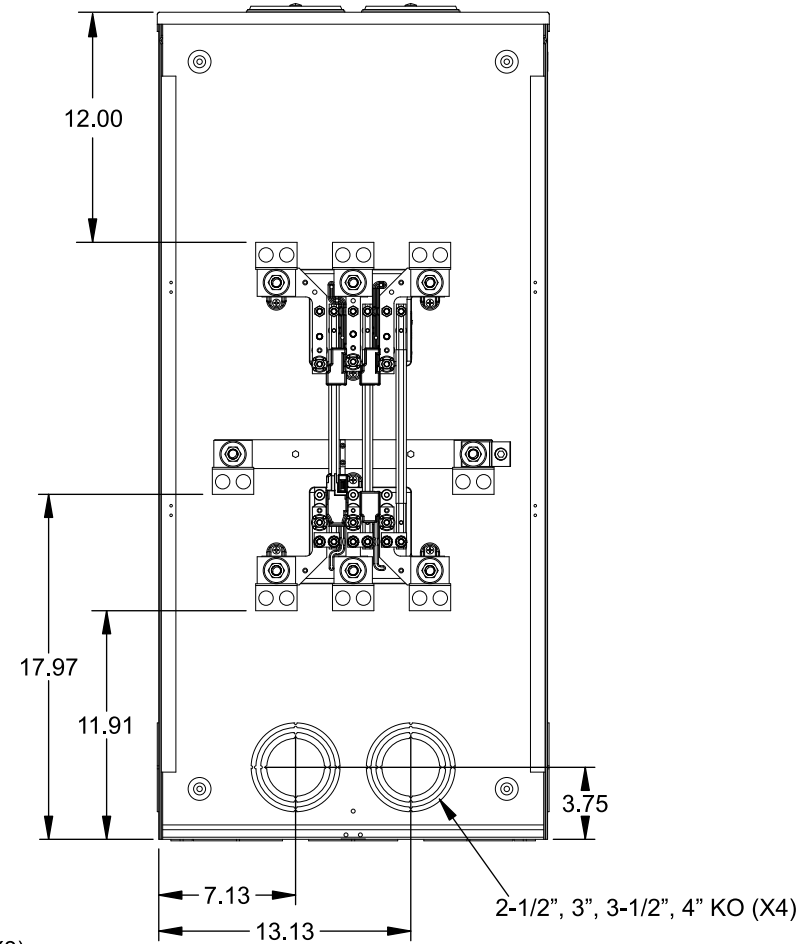

## Features and Ratings

- Ringless Type Meter Socket
- 480A Continuous, 600A Max., 600V AC
- Outdoor Enclosure (NEMA Type 3R)
- Painted G90 Steel Enclosure
- 3 Phase, Commercial/Industrial Socket
- Meter Socket Type K-7T
- For Overhead & Underground Service
- Two Large Hub Openings, HD Type Cover Plates Installed

(2) TYPE HD (LARGE) HUB OPENINGS COVER PLATES INSTALLED

VIEW SHOWN WITH COVER REMOVED

## Accessories

CONDUIT HUBS (HD Type)	
TRADE SIZE	CATALOG No.
3 INCH	EC56856 or H56856-2
3-1/2 INCH	EC56857 or H56857-2
4 INCH	EC56858 or H56858-2
Hub Cover Plate	EC56933 or H56933S

CAT No.	DESCRIPTION
H69623	Bypass
H69685-1	Isolated Neutral Kit
H69546-1	Hex Magnet Socket Kit
H69232-1	Insulated T-Handle Kit
H65050	K-base Insulator Kit
H63864	K-base Ground Kit

## Connectors, Wire Sizes and Torques

CONNECTOR	PART No.	HEX DRIVE	WIRE SIZE	TORQUE
LINE*	56732-M	3/8"	(2)#4 - 500 kcmil	375 IN.-LBS.
LOAD*	56732-M	3/8"	(2)#4 - 500 kcmil	375 IN.-LBS.
NEUTRAL*	56732-M	3/8"	(2)#4 - 500 kcmil	375 IN.-LBS.
GROUND*	56732	5/16"	#6 - 250 kcmil	275 IN.-LBS.