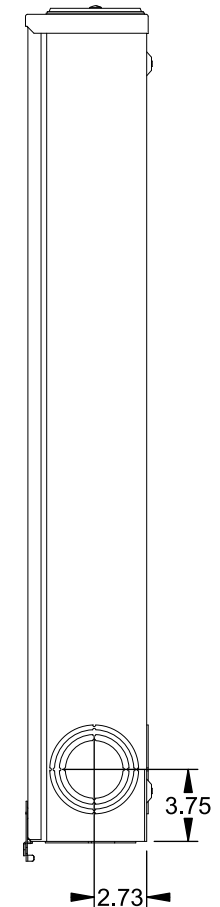

## Features and Ratings

- Ringless Type Meter Socket
- 480A Continuous, 600A Max., 600V AC
- Outdoor Enclosure (NEMA Type 3R)
- Painted G90 Steel Enclosure
- 3 Phase, Commercial/Industrial Socket
- Meter Socket Type K-7T
- For Overhead & Underground Service
- Two Large Hub Openings, HD Type Cover Plates Installed

(2) TYPE HD (LARGE) HUB OPENINGS COVER PLATES INSTALLED

VIEW SHOWN WITH COVER REMOVED

## Accessories

CONDUIT HUBS (HD Type)	
TRADE SIZE	CATALOG No.
3 INCH	EC56856 or H56856-2
3-1/2 INCH	EC56857 or H56857-2
4 INCH	EC56858 or H56858-2
Hub Cover Plate	EC56933 or H56933S

CAT No.	DESCRIPTION
H69623	Bypass
H69685-1	Isolated Neutral Kit
H69546-1	Hex Magnet Socket Kit
H69232-1	Insulated T-Handle Kit
H65050	K-base Insulator Kit
H63864	K-base Ground Kit

## Connectors, Wire Sizes and Torques

CONNECTOR	PART No.	HEX DRIVE	WIRE SIZE	TORQUE
LINE*	56732-M	3/8"	(2)#4 - 500 kcmil	375 IN.-LBS.
LOAD*	56732-M	3/8"	(2)#4 - 500 kcmil	375 IN.-LBS.
NEUTRAL*	56732-M	3/8"	(2)#4 - 500 kcmil	375 IN.-LBS.
GROUND*	56732	5/16"	#6 - 250 kcmil	275 IN.-LBS.