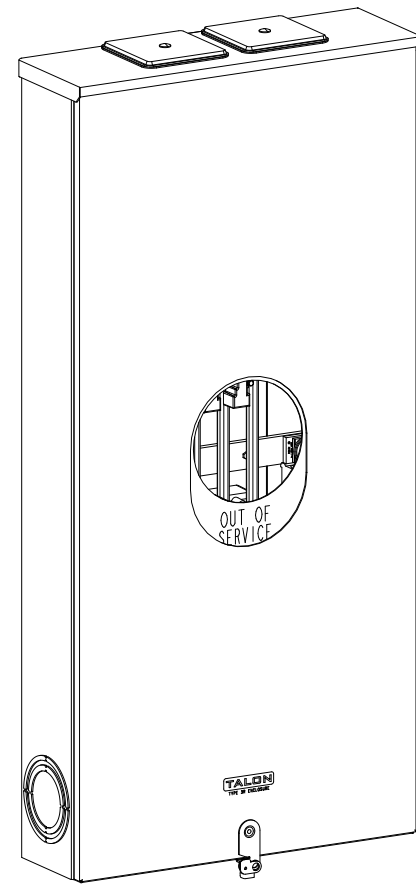

## Features and Ratings

- Ringless Type Meter Socket
- 480A Continuous, 600A Max., 600V AC
- Outdoor Enclosure (NEMA Type 3R)
- Painted G90 Steel Enclosure
- 3 Phase, Commercial/Industrial Socket
- Meter Socket Type K-7T
- For Overhead & Underground Service
- Two Large Hub Openings, HD Type Cover Plates Installed

(2) TYPE HD (LARGE) HUB OPENINGS COVER PLATES INSTALLED

VIEW SHOWN WITH COVER REMOVED