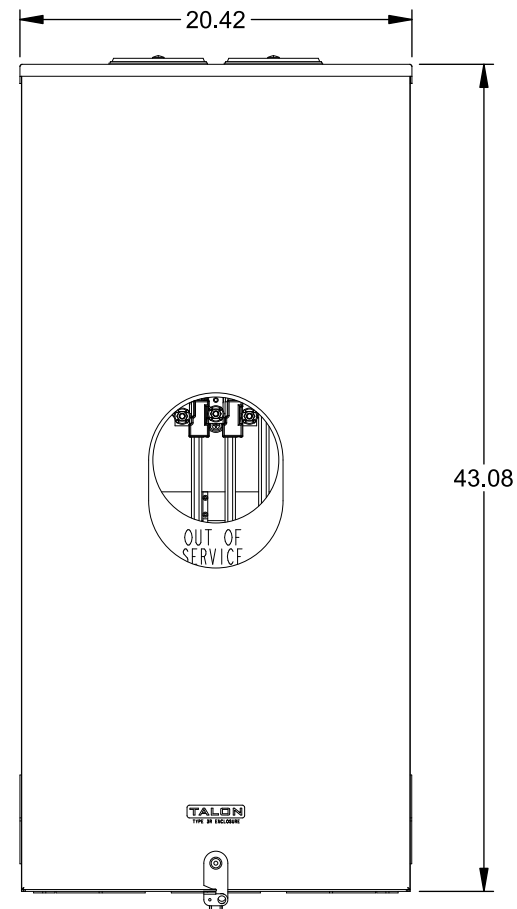

Catalog Number: 9817-9505

Features and Ratings

- Ringless Type Meter Socket
- 480A Continuous, 600A Max., 600V AC
- Outdoor Enclosure (NEMA Type 3R)
- Painted G90 Steel Enclosure
- 3 Phase, Commercial/Industrial Socket
- Meter Socket Type K-7T
- For Overhead & Underground Service
- Two Large Hub Openings, HD Type Cover Plates Installed

Accessories

CONDUIT HUBS (HD Type)	
TRADE SIZE	CATALOG No.
3 INCH	EC56856 or H56856-2
3-1/2 INCH	EC56857 or H56857-2
4 INCH	EC56858 or H56858-2
Hub Cover Plate	EC56933 or H56933S

CAT No.	DESCRIPTION
H69623	Bypass
H69685-1	Isolated Neutral Kit
H69546-1	Hex Magnet Socket Kit
H69232-1	Insulated T-Handle Kit
H65050	K-base Insulator Kit
H63864	K-base Ground Kit

Connectors, Wire Sizes and Torques

CONNECTOR	PART No.	HEX DRIVE	WIRE SIZE	TORQUE
LINE*	56732-M	3/8"	(2)#4 - 500 kcmil	375 IN.-LBS.
LOAD*	56732-M	3/8"	(2)#4 - 500 kcmil	375 IN.-LBS.
NEUTRAL*	56732-M	3/8"	(2)#4 - 500 kcmil	375 IN.-LBS.
GROUND*	56732	5/16"	#6 - 250 kcmil	275 IN.-LBS.

*Factory Installed

© 2016 Copyright Siemens Industry, Inc.

TALON
Meter Socket

Description: **480A Cont, 4 Terminal, K-7T, 600V AC, Painted Steel Enclosure**

JEL 2/1/16 | DO NOT SCALE DRAWING | Dwg No: **9817-9505**