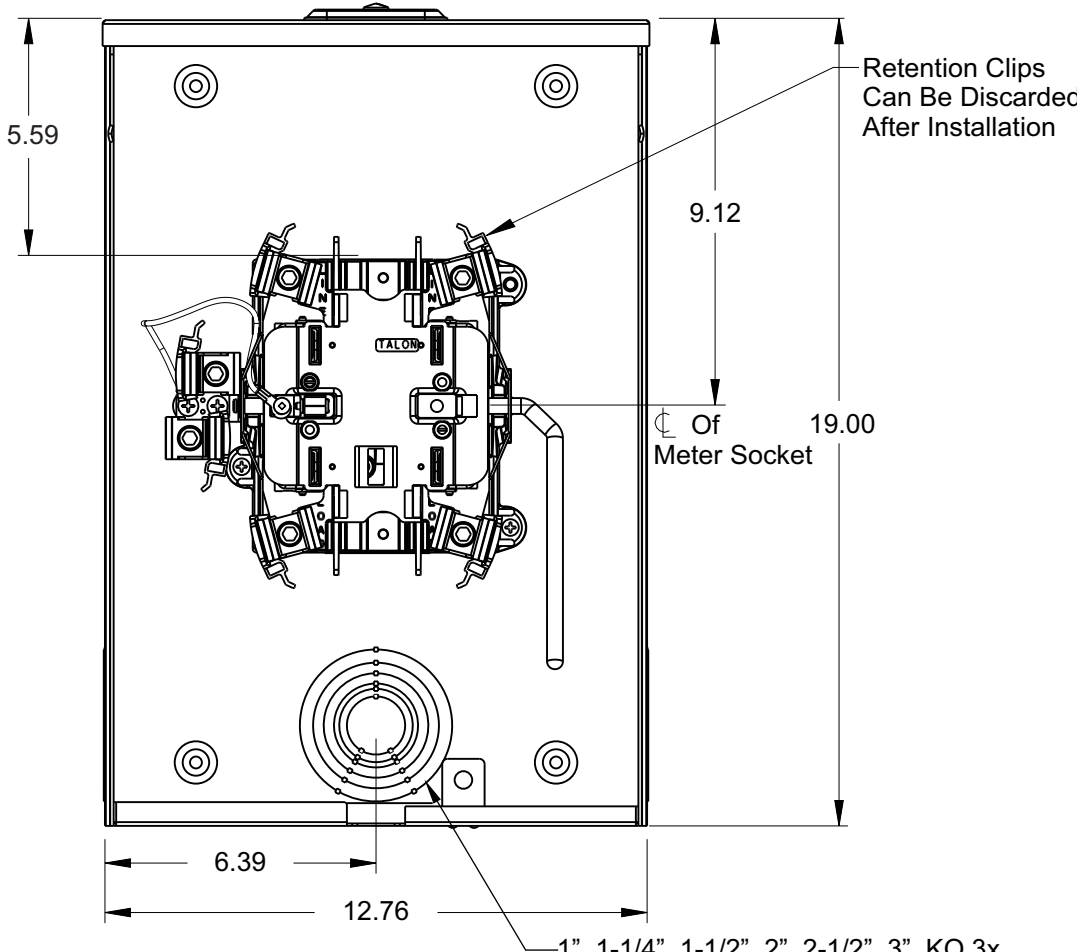

## Features and Ratings

- Ringless Type Meter Socket
- 200A Continuous, 250A Max.
- Outdoor Enclosure (NEMA Type 3R)
- Aluminum Enclosure
- 1 Phase, 3 Wire, 600V AC
- 5 Jaw, 9 O'clock 5th Jaw
- HQ Clamp Jaw Lever Bypass Meter Socket
- For Overhead or Underground Service
- RX Hub Opening With Coverplate Installed
- 7/8" Barrel Lock Provision

- Accessories**
- Meter Opening Cover Plate  
Cat No: H39968
  - RX HUB KITS  
Cat No: H38597-2 (1.25")  
Cat No: H38598-2 (1.50")  
Cat No: H38599-2 (2.00")  
Cat No: H38600-2 (2.50")
  - RX HUB KITS  
Cat No: EC38597 (1.25")  
Cat No: EC38598 (1.50")  
Cat No: EC38599 (2.00")  
Cat No: EC38600 (2.50")
  - HUB COVER PLATE  
Cat No: H38595-1
  - GROUND LUG KIT  
Cat No: H6509991  
Wire Size #4-2 45 LB-IN
  - SHIELD ASSEMBLY WITH 5TH JAW  
Cat No: H35815-3

**Lugs, Wire Sizes and Torques**

LOCATION	LUG SIZE	TORQUE
LINE*	#6-350 kcmil	275 LB-IN
LOAD*	#6-350 kcmil	275 LB-IN
NEUTRAL*	#6-350 kcmil	275 LB-IN
GROUND	#14-2	45 LB-IN

\* External Hex drive 1/2"  
\* Internal Hex drive 5/16"

**TALON**  
Meter Socket

Description:  
**200A Cont, 5 Jaw, HQ5, 600V AC, Aluminum Enclosure**