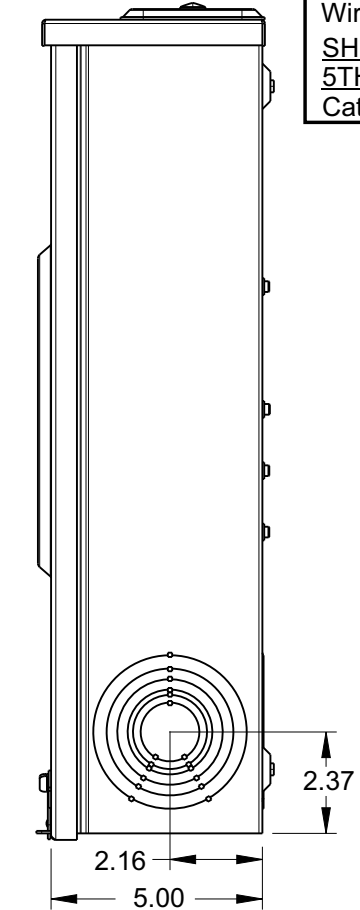

## Features and Ratings

- Ringless Type Meter Socket
- 200A Continuous, 250A Max.
- Outdoor Enclosure (NEMA Type 3R)
- Aluminum Enclosure
- 1 Phase, 3 Wire, 600V AC
- 5 Jaw, 9 O'clock 5th Jaw
- HQ Clamp Jaw Lever Bypass Meter Socket
- For Overhead or Underground Service
- RX Hub Opening With Coverplate Installed
- 7/8" Barrel Lock Provision

- Accessories**
- Meter Opening Cover Plate  
Cat No: H39968
  - RX HUB KITS  
Cat No: H38597-2 (1.25")  
Cat No: H38598-2 (1.50")  
Cat No: H38599-2 (2.00")  
Cat No: H38600-2 (2.50")
  - RX HUB KITS  
Cat No: EC38597 (1.25")  
Cat No: EC38598 (1.50")  
Cat No: EC38599 (2.00")  
Cat No: EC38600 (2.50")
  - HUB COVER PLATE  
Cat No: H38595-1
  - GROUND LUG KIT  
Cat No: H6509991  
Wire Size #4-2 45 LB-IN
  - SHIELD ASSEMBLY WITH 5TH JAW  
Cat No: H35815-3

**Lugs, Wire Sizes and Torques**

LOCATION	LUG SIZE	TORQUE
LINE*	#6-350 kcmil	275 LB-IN
LOAD*	#6-350 kcmil	275 LB-IN
NEUTRAL*	#6-350 kcmil	275 LB-IN
GROUND	#14-2	45 LB-IN

\* External Hex drive 1/2"  
\* Internal Hex drive 5/16"

**TALON**  
Meter Socket

Description:  
**200A Cont, 5 Jaw, HQ5, 600V AC, Aluminum Enclosure**