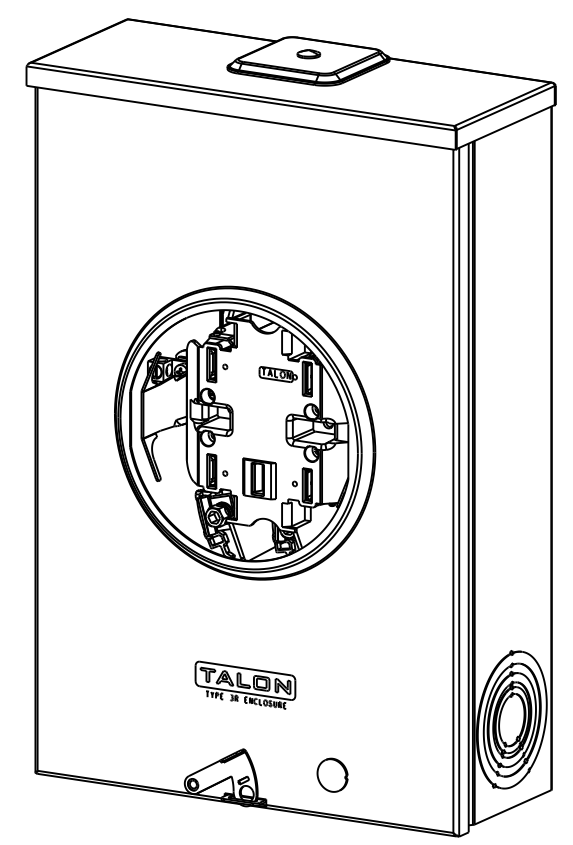

## Features and Ratings

- Ringless Type Meter Socket
- 200A Continuous, 250A Max.
- Outdoor Enclosure (NEMA Type 3R)
- Aluminum Enclosure
- 1 Phase, 3 Wire, 600V AC
- 5 Jaw, 9 O'clock 5th Jaw
- HQ Clamp Jaw Lever Bypass Meter Socket
- For Overhead or Underground Service
- RX Hub Opening With Coverplate Installed
- 7/8" Barrel Lock Provision

- Accessories**
- Meter Opening Cover Plate  
Cat No: H39968
  - RX HUB KITS  
Cat No: H38597-2 (1.25")  
Cat No: H38598-2 (1.50")  
Cat No: H38599-2 (2.00")  
Cat No: H38600-2 (2.50")
  - RX HUB KITS  
Cat No: EC38597 (1.25")  
Cat No: EC38598 (1.50")  
Cat No: EC38599 (2.00")  
Cat No: EC38600 (2.50")
  - HUB COVER PLATE  
Cat No: H38595-1
  - GROUND LUG KIT  
Cat No: H6509991  
Wire Size #4-2 45 LB-IN
  - SHIELD ASSEMBLY WITH 5TH JAW  
Cat No: H35815-3

**Lugs, Wire Sizes and Torques**

LOCATION	LUG SIZE	TORQUE
LINE*	#6-350 kcmil	275 LB-IN
LOAD*	#6-350 kcmil	275 LB-IN
NEUTRAL*	#6-350 kcmil	275 LB-IN
GROUND	#14-2	45 LB-IN

\* External Hex drive 1/2"  
\* Internal Hex drive 5/16"

**TALON**  
Meter Socket

Description:  
**200A Cont, 5 Jaw, HQ5, 600V AC, Aluminum Enclosure**