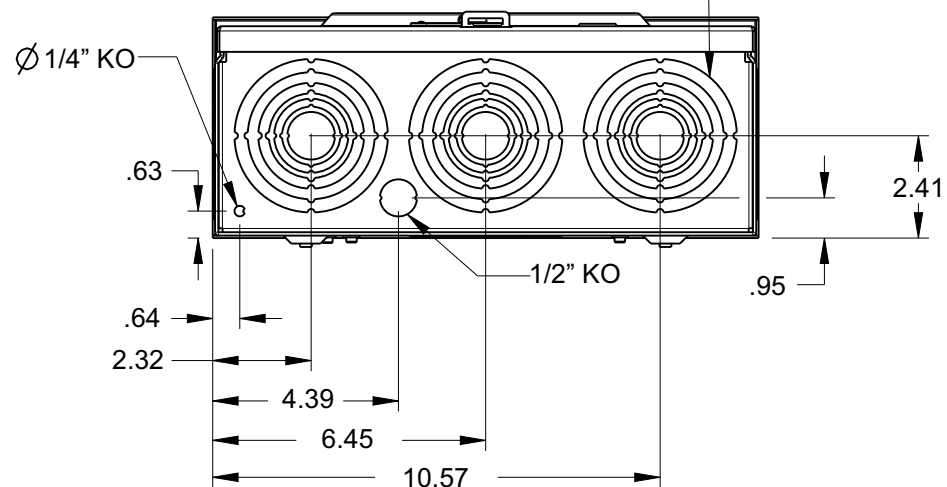

## Features and Ratings

- Ringless Type Meter Socket
- 200A Continuous, 250A Max.
- Outdoor Enclosure (NEMA Type 3R)
- Aluminum Enclosure
- 1 Phase, 3 Wire, 600V AC
- 5 Jaw, 9 O'clock 5th Jaw
- HQ Clamp Jaw Lever Bypass Meter Socket
- For Overhead or Underground Service
- RX Hub Opening With Coverplate Installed
- 7/8" Barrel Lock Provision

- Accessories**
- Meter Opening Cover Plate  
Cat No: H39968
  - RX HUB KITS  
Cat No: H38597-2 (1.25")  
Cat No: H38598-2 (1.50")  
Cat No: H38599-2 (2.00")  
Cat No: H38600-2 (2.50")
  - RX HUB KITS  
Cat No: EC38597 (1.25")  
Cat No: EC38598 (1.50")  
Cat No: EC38599 (2.00")  
Cat No: EC38600 (2.50")
  - HUB COVER PLATE  
Cat No: H38595-1
  - GROUND LUG KIT  
Cat No: H6509991  
Wire Size #4-2 45 LB-IN
  - SHIELD ASSEMBLY WITH 5TH JAW  
Cat No: H35815-3

**Lugs, Wire Sizes and Torques**

LOCATION	LUG SIZE	TORQUE
LINE*	#6-350 kcmil	275 LB-IN
LOAD*	#6-350 kcmil	275 LB-IN
NEUTRAL*	#6-350 kcmil	275 LB-IN
GROUND	#14-2	45 LB-IN

\* External Hex drive 1/2"  
\* Internal Hex drive 5/16"

**TALON**  
Meter Socket

Description:  
**200A Cont, 5 Jaw, HQ5, 600V AC, Aluminum Enclosure**