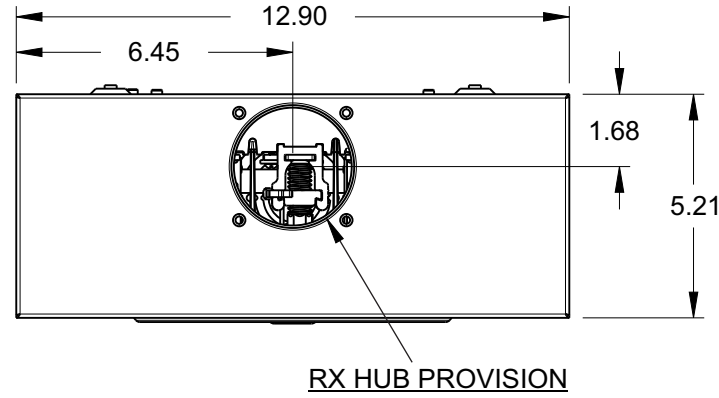

## Features and Ratings

- Ringless Type Meter Socket
- 200A Continuous, 250A Max.
- Outdoor Enclosure (NEMA Type 3R)
- Aluminum Enclosure
- 1 Phase, 3 Wire, 600V AC
- 5 Jaw, 9 O'clock 5th Jaw
- HQ Clamp Jaw Lever Bypass Meter Socket
- For Overhead or Underground Service
- RX Hub Opening With Coverplate Installed
- 7/8" Barrel Lock Provision

- Accessories**
- Meter Opening Cover Plate  
Cat No: H39968
  - RX HUB KITS  
Cat No: H38597-2 (1.25")  
Cat No: H38598-2 (1.50")  
Cat No: H38599-2 (2.00")  
Cat No: H38600-2 (2.50")
  - RX HUB KITS  
Cat No: EC38597 (1.25")  
Cat No: EC38598 (1.50")  
Cat No: EC38599 (2.00")  
Cat No: EC38600 (2.50")
  - HUB COVER PLATE  
Cat No: H38595-1
  - GROUND LUG KIT  
Cat No: H6509991  
Wire Size #4-2 45 LB-IN
  - SHIELD ASSEMBLY WITH 5TH JAW  
Cat No: H35815-3

**Lugs, Wire Sizes and Torques**

LOCATION	LUG SIZE	TORQUE
LINE*	#6-350 kcmil	275 LB-IN
LOAD*	#6-350 kcmil	275 LB-IN
NEUTRAL*	#6-350 kcmil	275 LB-IN
GROUND	#14-2	45 LB-IN

\* External Hex drive 1/2"  
\* Internal Hex drive 5/16"

**TALON**  
Meter Socket

Description:  
**200A Cont, 5 Jaw, HQ5, 600V AC, Aluminum Enclosure**