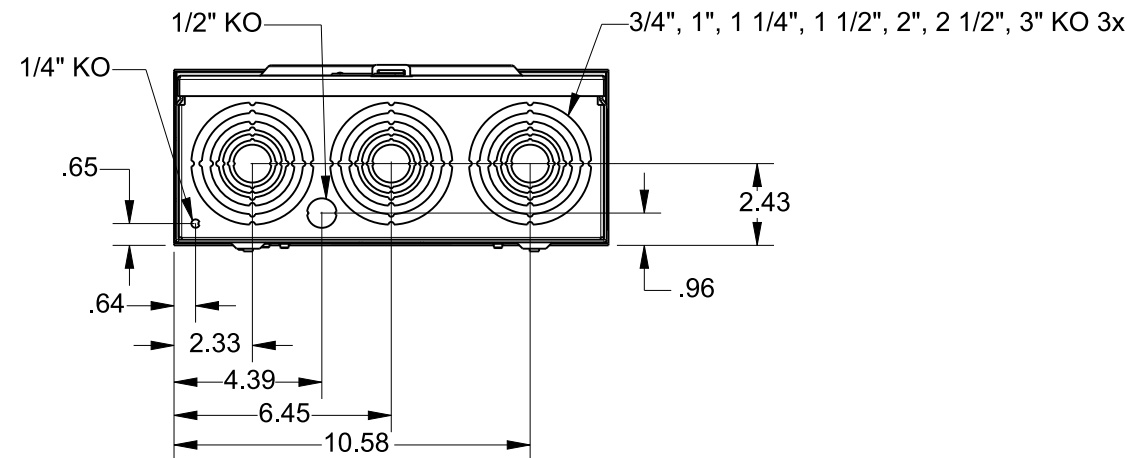

**HUB COVER PLATE**  
 Cat No: H38595-2

**GROUND LUG KIT**  
 Cat No: H55303  
 Wire Size #2-14 50 LB-IN

### Lugs, Wire Sizes and Torques

LOCATION	LUG SIZE	TORQUE
LINE*	#6-350 kcmil	275 LB-IN
LOAD*	#6-350 kcmil	275 LB-IN
NEUTRAL*	#6-350 kcmil	275 LB-IN
GROUND*	#14-2	45 LB-IN

\* External Hex drive 1/2"  
 \* Internal Hex drive 5/16"

1", 1-1/2", 2", 2-1/2", 3" KO 3x

**TALON**  
**Meter Socket**

Description:  
**200A Cont, 5 Jaw, HQ-5U, 600V AC**  
**Aluminum Enclosure**