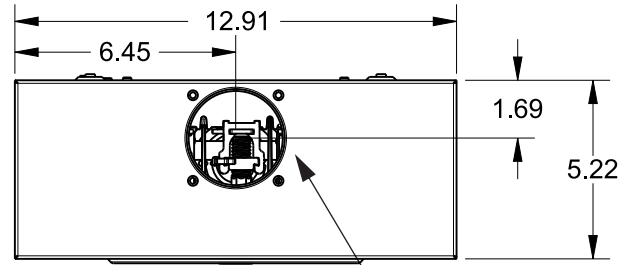

## Features and Ratings

- Ringless Type Meter Socket
- 200A Continuous, 250A Max.
- Outdoor Enclosure (NEMA Type 3R)
- 1 Phase, 3 Wire, 600V AC
- 5 Jaw
- HQ Clamp Jaw Lever Bypass Meter Socket
- For Overhead or Underground Service
- RX Hub Opening With Coverplate Installed
- Aluminum enclosure
- Stainless steel latch and hasp

### Lugs, Wire Sizes and Torques

LOCATION	LUG SIZE	TORQUE
LINE*	#6-350 kcmil	275 LB-IN
LOAD*	#6-350 kcmil	275 LB-IN
NEUTRAL*	#6-350 kcmil	275 LB-IN
GROUND*	#14-2	45 LB-IN

\* External Hex drive 1/2"  
 \* Internal Hex drive 5/16"

1", 1-1/2", 2", 2-1/2", 3" KO 3x

**TALON**  
**Meter Socket**

Description:  
**200A Cont, 5 Jaw, HQ-5U, 600V AC**  
**Aluminum Enclosure**