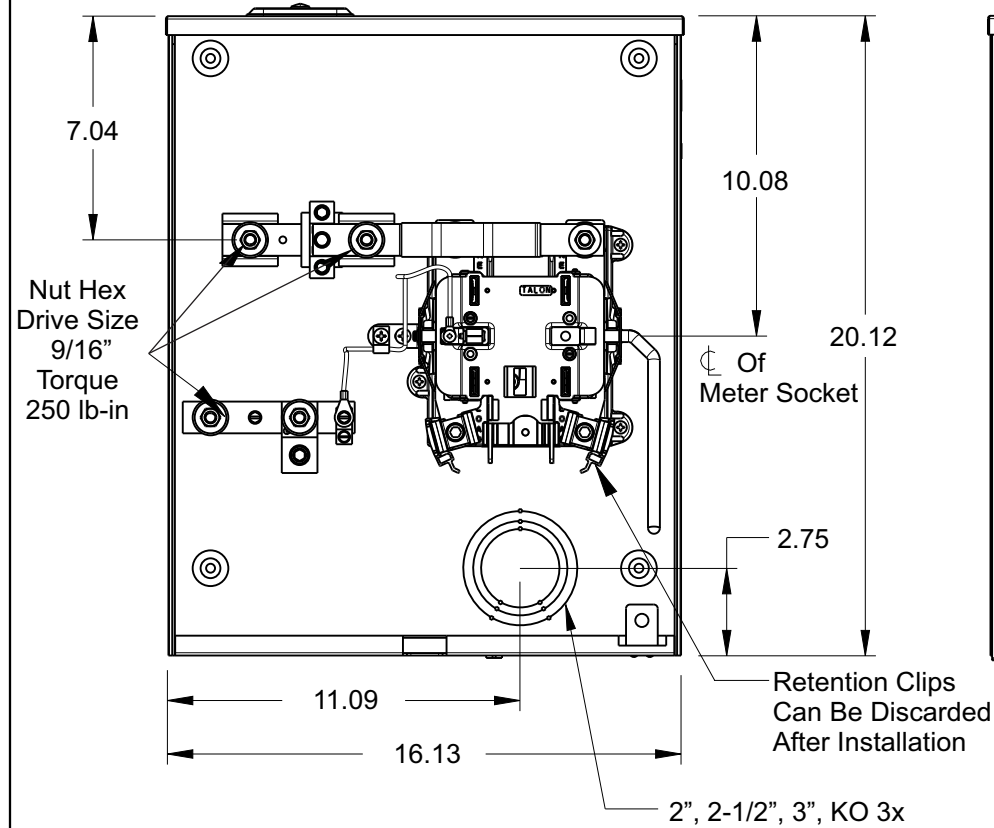

Catalog Number: 41305-02GP

Features and Ratings

- Ringless Type Meter Socket
- 200A Continuous, 250A Max.
- Outdoor Enclosure (NEMA Type 3R)
- Aluminum Enclosure
- 1 Phase, 3 Wire, 600V AC
- 5 Jaw, 9 O'clock 5th Jaw
- HQ Clamp Jaw Lever Bypass Meter Socket
- For Underground Service Only
- RX Hub Opening With Coverplate Installed
- One Ground Lugs
- 7/8" Barrel Lock Provision

Accessories

Meter Opening Cover Plate

Cat No: H39968

RX HUB KITS

Cat No: H38597-2 (1.25")

Cat No: H38598-2 (1.50")

Cat No: H38599-2 (2.00")

Cat No: H38600-2 (2.50")

RX HUB KITS

Cat No: EC38597 (1.25")

Cat No: EC38598 (1.50")

Cat No: EC38599 (2.00")

Cat No: EC38600 (2.50")

HUB COVER PLATE

Cat No: H38595-1

GROUND LUG KIT

* indicates factory installed connectors

TALON
Meter Socket

Description:
**200A Cont, 5 Jaw, HQ5SW, 600V AC,
Aluminum Enclosure**