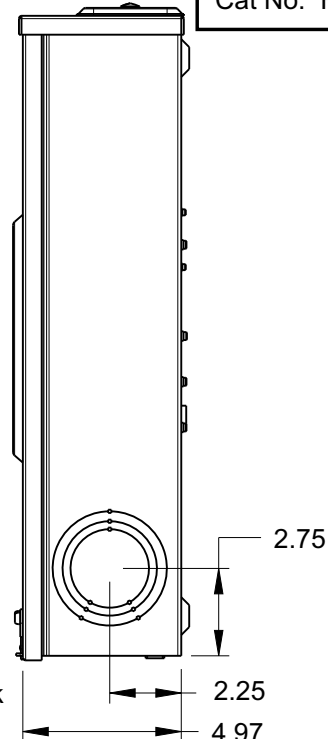

Catalog Number: 41305-02GP

Features and Ratings

- Ringless Type Meter Socket
- 200A Continuous, 250A Max.
- Outdoor Enclosure (NEMA Type 3R)
- Aluminum Enclosure
- 1 Phase, 3 Wire, 600V AC
- 5 Jaw, 9 O'clock 5th Jaw
- HQ Clamp Jaw Lever Bypass Meter Socket
- For Underground Service Only
- RX Hub Opening With Coverplate Installed
- One Ground Lugs
- 7/8" Barrel Lock Provision

Accessories

Meter Opening Cover Plate

Cat No: H39968

RX HUB KITS

Cat No: H38597-2 (1.25")

Cat No: H38598-2 (1.50")

Cat No: H38599-2 (2.00")

Cat No: H38600-2 (2.50")

H6509991 #14-2 45 LB-IN

SHIELD ASSEMBLY WITH

5TH JAW

Cat No: H35815-5

Lugs, Wire Sizes and Torques

LOCATION	PART NO.	HEX DRIVE SIZE	WIRE SIZE	TORQUE
LINE	H55890-1	9/16	#6 AWG-350 kcmil	275 LB-IN
LINE	H55890	9/16	#4 AWG-350 kcmil	325 LB-IN
LINE	H58022	9/16	(2) #6 AWG-250 kcmil	275 LB-IN
LOAD*	—	External 1/2" Internal 5/16"	#6 AWG - 350 kcmil	275 LB-IN
NEUTRAL*	H55890-1	9/16	#6 AWG-350 kcmil	275 LB-IN
NEUTRAL	H55890	9/16	#6 AWG-350 kcmil	325 LB-IN
NEUTRAL	H58022	9/16	(2)#6 AWG-250 kcmil	275 LB-IN
GROUND*	6509991		#14 - 2/0 AWG	40 LB-IN

* indicates factory installed connectors

TALON
Meter Socket

Description:
**200A Cont, 5 Jaw, HQ5SW, 600V AC,
Aluminum Enclosure**