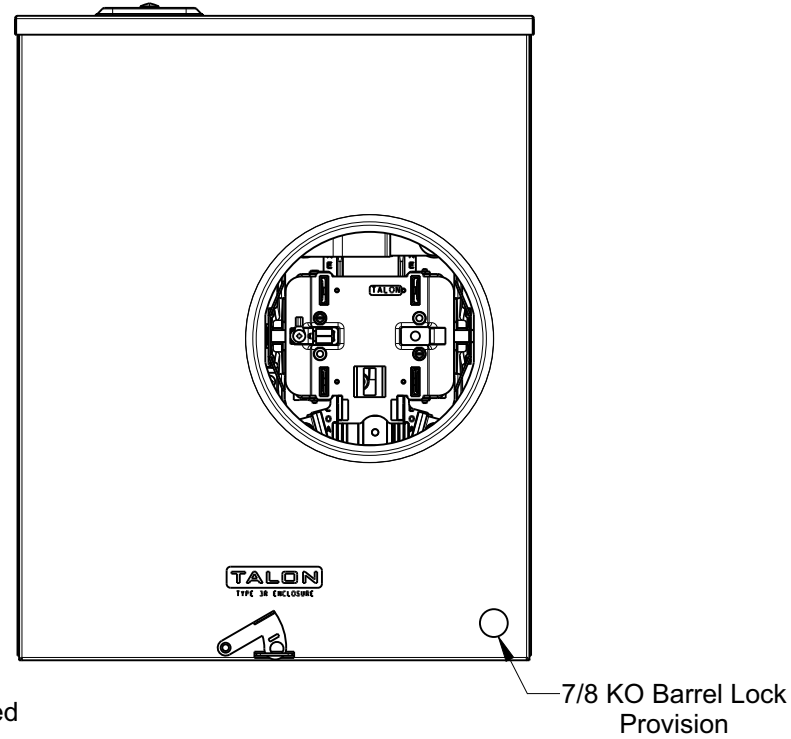

Catalog Number: 41305-02GP

Features and Ratings

- Ringless Type Meter Socket
- 200A Continuous, 250A Max.
- Outdoor Enclosure (NEMA Type 3R)
- Aluminum Enclosure
- 1 Phase, 3 Wire, 600V AC
- 5 Jaw, 9 O'clock 5th Jaw
- HQ Clamp Jaw Lever Bypass Meter Socket
- For Underground Service Only
- RX Hub Opening With Coverplate Installed
- One Ground Lugs
- 7/8" Barrel Lock Provision

Accessories

Meter Opening Cover Plate

Cat No: H39968

RX HUB KITS

Cat No: H38597-2 (1.25")

Cat No: H38598-2 (1.50")

Cat No: H38599-2 (2.00")

Cat No: H38600-2 (2.50")

RX HUB KITS

Cat No: EC38597 (1.25")

Cat No: EC38598 (1.50")

Cat No: EC38599 (2.00")

Cat No: EC38600 (2.50")

HUB COVER PLATE

Cat No: H38595-1

GROUND LUG KIT

* indicates factory installed connectors

TALON
Meter Socket

Description:
**200A Cont, 5 Jaw, HQ5SW, 600V AC,
Aluminum Enclosure**