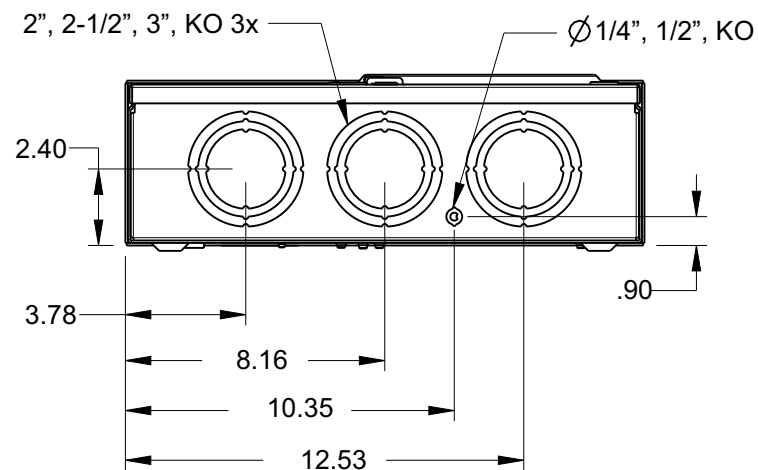

Catalog Number: 41305-02GP

Features and Ratings

- Ringless Type Meter Socket
- 200A Continuous, 250A Max.
- Outdoor Enclosure (NEMA Type 3R)
- Aluminum Enclosure
- 1 Phase, 3 Wire, 600V AC
- 5 Jaw, 9 O'clock 5th Jaw
- HQ Clamp Jaw Lever Bypass Meter Socket
- For Underground Service Only
- RX Hub Opening With Coverplate Installed
- One Ground Lugs
- 7/8" Barrel Lock Provision

Accessories

Meter Opening Cover Plate

Cat No: H39968

RX HUB KITS

Cat No: H38597-2 (1.25")

Cat No: H38598-2 (1.50")

Cat No: H38599-2 (2.00")

Cat No: H38600-2 (2.50")

H6509991 #14-2 45 LB-IN

SHIELD ASSEMBLY WITH

5TH JAW

Cat No: H35815-5

Lugs, Wire Sizes and Torques

LOCATION	PART NO.	HEX DRIVE SIZE	WIRE SIZE	TORQUE
LINE	H55890-1	9/16	#6 AWG-350 kcmil	275 LB-IN
LINE	H55890	9/16	#4 AWG-350 kcmil	325 LB-IN
LINE	H58022	9/16	(2) #6 AWG-250 kcmil	275 LB-IN
LOAD*	—	External 1/2" Internal 5/16"	#6 AWG - 350 kcmil	275 LB-IN
NEUTRAL*	H55890-1	9/16	#6 AWG-350 kcmil	275 LB-IN
NEUTRAL	H55890	9/16	#6 AWG-350 kcmil	325 LB-IN
NEUTRAL	H58022	9/16	(2)#6 AWG-250 kcmil	275 LB-IN
GROUND*	6509991		#14 - 2/0 AWG	40 LB-IN

* indicates factory installed connectors

TALON
Meter Socket

Description:
**200A Cont, 5 Jaw, HQ5SW, 600V AC,
Aluminum Enclosure**