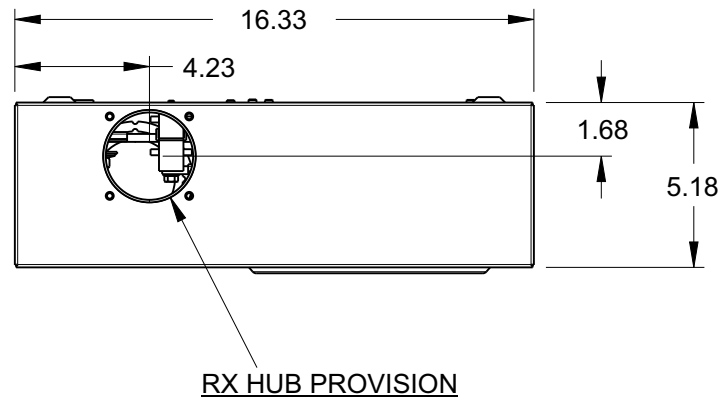

Catalog Number: 41305-02GP

Features and Ratings

- Ringless Type Meter Socket
- 200A Continuous, 250A Max.
- Outdoor Enclosure (NEMA Type 3R)
- Aluminum Enclosure
- 1 Phase, 3 Wire, 600V AC
- 5 Jaw, 9 O'clock 5th Jaw
- HQ Clamp Jaw Lever Bypass Meter Socket
- For Underground Service Only
- RX Hub Opening With Coverplate Installed
- One Ground Lugs
- 7/8" Barrel Lock Provision

Accessories

Meter Opening Cover Plate

Cat No: H39968

RX HUB KITS

Cat No: H38597-2 (1.25")

Cat No: H38598-2 (1.50")

Cat No: H38599-2 (2.00")

Cat No: H38600-2 (2.50")

H6509991 #14-2 45 LB-IN

SHIELD ASSEMBLY WITH

5TH JAW

Cat No: H35815-5

Lugs, Wire Sizes and Torques

LOCATION	PART NO.	HEX DRIVE SIZE	WIRE SIZE	TORQUE
LINE	H55890-1	9/16	#6 AWG-350 kcmil	275 LB-IN
LINE	H55890	9/16	#4 AWG-350 kcmil	325 LB-IN
LINE	H58022	9/16	(2) #6 AWG-250 kcmil	275 LB-IN
LOAD*	—	External 1/2" Internal 5/16"	#6 AWG - 350 kcmil	275 LB-IN
NEUTRAL*	H55890-1	9/16	#6 AWG-350 kcmil	275 LB-IN
NEUTRAL	H55890	9/16	#6 AWG-350 kcmil	325 LB-IN
NEUTRAL	H58022	9/16	(2)#6 AWG-250 kcmil	275 LB-IN
GROUND*	6509991		#14 - 2/0 AWG	40 LB-IN

* indicates factory installed connectors

TALON
Meter Socket

Description:
**200A Cont, 5 Jaw, HQ5SW, 600V AC,
Aluminum Enclosure**