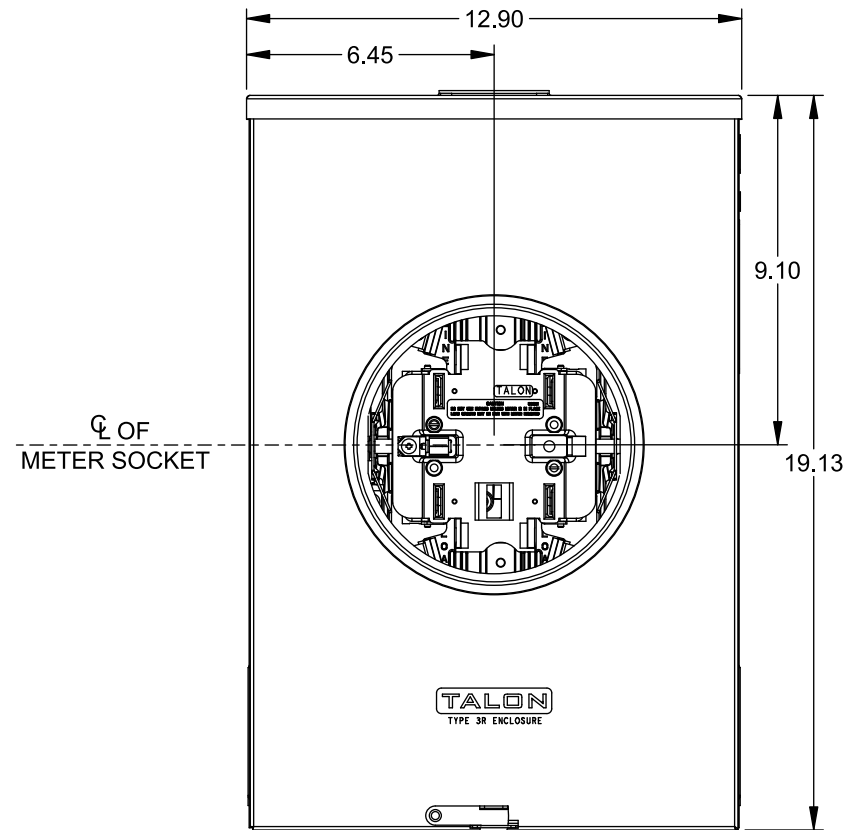

TYPE RX (SMALL) HUB OPENING

☐ OF  
METER SOCKET

VIEW SHOWN WITH COVER REMOVED

## Accessories

CONDUIT HUBS (RX Type)	
TRADE SIZE	CATALOG No.
1-1/4 INCH	EC38597 or H38597-2
1-1/2 INCH	EC38598 or H38598-2
2 INCH	EC38599 or H38599-2
2-1/2 INCH	EC38600 or H38600-2

Hub Cover Plate EC38595 or H38595-1

## Connectors, Wire Sizes and Torques

CONNECTOR	WIRE SIZE	TORQUE
LINE, LOAD, NEUTRAL*	#6 - 350 kcmil	275 IN.-LBS.
GROUND	#14 - 2 AWG	45 IN.-LBS.

\* External Hex Drive 1/2"

\* Internal Hex Drive 5/16"

© 2015 Copyright Siemens Industry, Inc.

**TALON**

**Meter Socket**

Description: **200A Cont, 5 Jaw, HQ-5BU, 600V AC, Painted Steel Enclosure**

JEL 8/30/15 DO NOT SCALE DRAWING Dwg No: **40405-02LL**