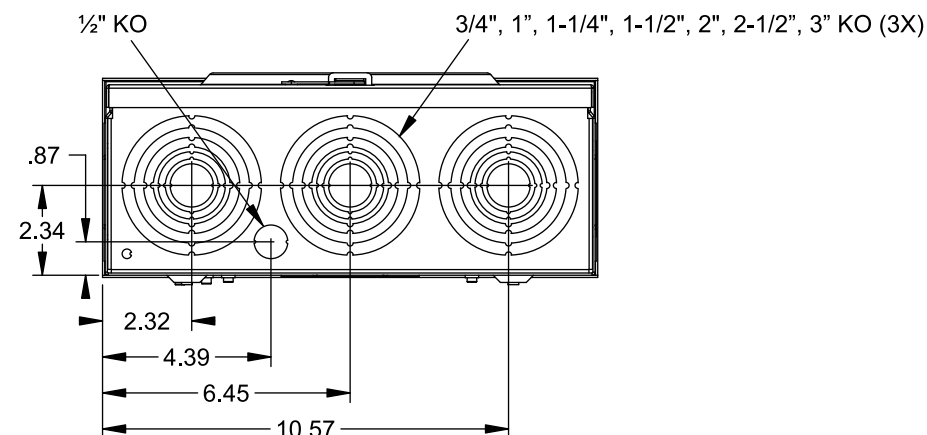

## Features and Ratings

- Ringless Type Meter Socket
- 200A Continuous, 200A Max., 600V AC
- Outdoor Enclosure (NEMA Type 3R)
- Painted Steel Enclosure
- 1 Phase, 3 Wire
- 5 Jaw Meter Socket, 5th Jaw Kit @ 9 o'clock Position
- Meter Socket Type HQ-5BU
- For Overhead & Underground Service
- RX Type Hub Opening
- Lever Bypass
- One Ground Lug Installed

TYPE RX (SMALL) HUB OPENING

☐ OF  
METER SOCKET

VIEW SHOWN WITH COVER REMOVED

## Accessories

CONDUIT HUBS (RX Type)	
TRADE SIZE	CATALOG No.
1-1/4 INCH	EC38597 or H38597-2
1-1/2 INCH	EC38598 or H38598-2
2 INCH	EC38599 or H38599-2
2-1/2 INCH	EC38600 or H38600-2

Hub Cover Plate EC38595 or H38595-1

## Connectors, Wire Sizes and Torques

CONNECTOR	WIRE SIZE	TORQUE
LINE, LOAD, NEUTRAL*	#6 - 350 kcmil	275 IN.-LBS.
GROUND	#14 - 2 AWG	45 IN.-LBS.

\* External Hex Drive 1/2"

\* Internal Hex Drive 5/16"

© 2015 Copyright Siemens Industry, Inc.