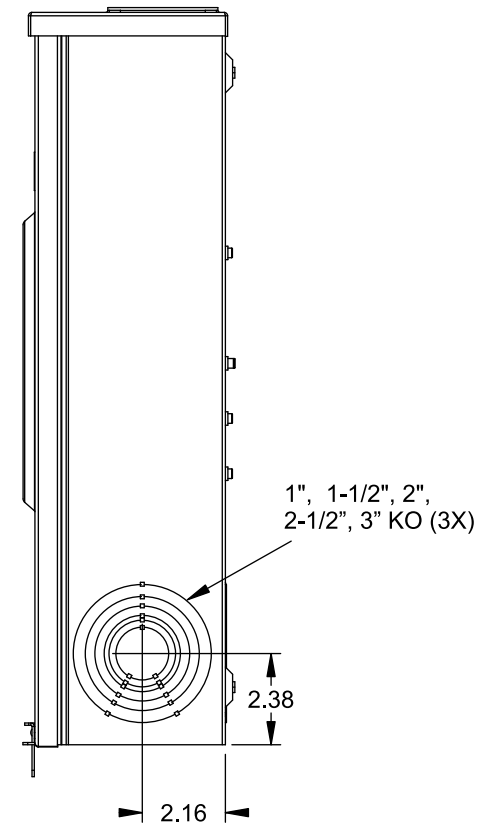

## Features and Ratings

- Ringless Type Meter Socket
- 200A Continuous, 200A Max., 600V AC
- Outdoor Enclosure (NEMA Type 3R)
- Painted Steel Enclosure
- 1 Phase, 3 Wire
- 5 Jaw Meter Socket, 5th Jaw Kit @ 9 o'clock Position
- Meter Socket Type HQ-5BU
- For Overhead & Underground Service
- RX Type Hub Opening
- Lever Bypass
- One Ground Lug Installed

TYPE RX (SMALL) HUB OPENING

☐ OF  
METER SOCKET

VIEW SHOWN WITH COVER REMOVED

## Accessories

CONDUIT HUBS (RX Type)	
TRADE SIZE	CATALOG No.
1-1/4 INCH	EC38597 or H38597-2
1-1/2 INCH	EC38598 or H38598-2
2 INCH	EC38599 or H38599-2
2-1/2 INCH	EC38600 or H38600-2

Hub Cover Plate EC38595 or H38595-1

## Connectors, Wire Sizes and Torques

CONNECTOR	WIRE SIZE	TORQUE
LINE, LOAD, NEUTRAL*	#6 - 350 kcmil	275 IN.-LBS.
GROUND	#14 - 2 AWG	45 IN.-LBS.

\* External Hex Drive 1/2"

\* Internal Hex Drive 5/16"

© 2015 Copyright Siemens Industry, Inc.