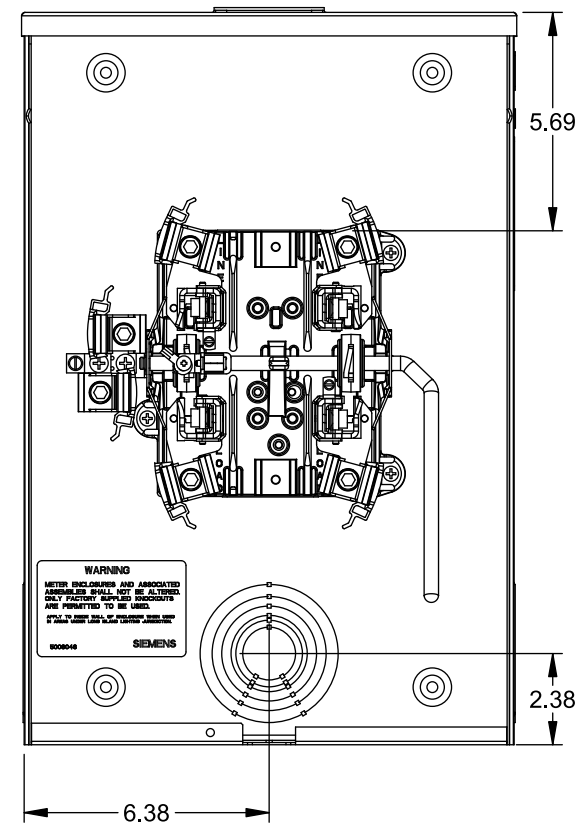

TYPE RX (SMALL) HUB OPENING

☐ OF  
METER SOCKET

VIEW SHOWN WITH COVER REMOVED

## Accessories

CONDUIT HUBS (RX Type)	
TRADE SIZE	CATALOG No.
1-1/4 INCH	EC38597 or H38597-2
1-1/2 INCH	EC38598 or H38598-2
2 INCH	EC38599 or H38599-2
2-1/2 INCH	EC38600 or H38600-2

Hub Cover Plate EC38595 or H38595-1

## Connectors, Wire Sizes and Torques

CONNECTOR	WIRE SIZE	TORQUE
LINE, LOAD, NEUTRAL*	#6 - 350 kcmil	275 IN.-LBS.
GROUND	#14 - 2 AWG	45 IN.-LBS.

\* External Hex Drive 1/2"

\* Internal Hex Drive 5/16"

© 2015 Copyright Siemens Industry, Inc.

**TALON**

**Meter Socket**

Description: **200A Cont, 5 Jaw, HQ-5BU, 600V AC, Painted Steel Enclosure**

JEL 8/30/15 DO NOT SCALE DRAWING Dwg No: **40405-02LL**