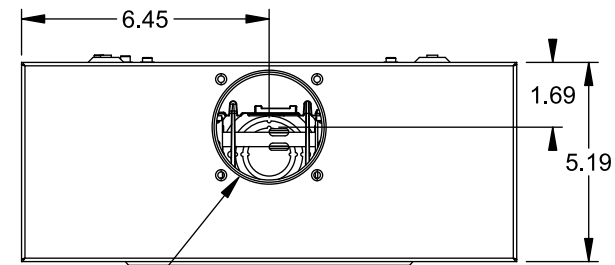

## Features and Ratings

- Ringless Type Meter Socket
- 200A Continuous, 200A Max., 600V AC
- Outdoor Enclosure (NEMA Type 3R)
- Painted Steel Enclosure
- 1 Phase, 3 Wire
- 5 Jaw Meter Socket, 5th Jaw Kit @ 9 o'clock Position
- Meter Socket Type HQ-5BU
- For Overhead & Underground Service
- RX Type Hub Opening
- Lever Bypass
- One Ground Lug Installed

TYPE RX (SMALL) HUB OPENING

☐ OF  
METER SOCKET

VIEW SHOWN WITH COVER REMOVED

## Accessories

CONDUIT HUBS (RX Type)	
TRADE SIZE	CATALOG No.
1-1/4 INCH	EC38597 or H38597-2
1-1/2 INCH	EC38598 or H38598-2
2 INCH	EC38599 or H38599-2
2-1/2 INCH	EC38600 or H38600-2

Hub Cover Plate EC38595 or H38595-1

## Connectors, Wire Sizes and Torques

CONNECTOR	WIRE SIZE	TORQUE
LINE, LOAD, NEUTRAL*	#6 - 350 kcmil	275 IN.-LBS.
GROUND	#14 - 2 AWG	45 IN.-LBS.

\* External Hex Drive 1/2"

\* Internal Hex Drive 5/16"

© 2015 Copyright Siemens Industry, Inc.