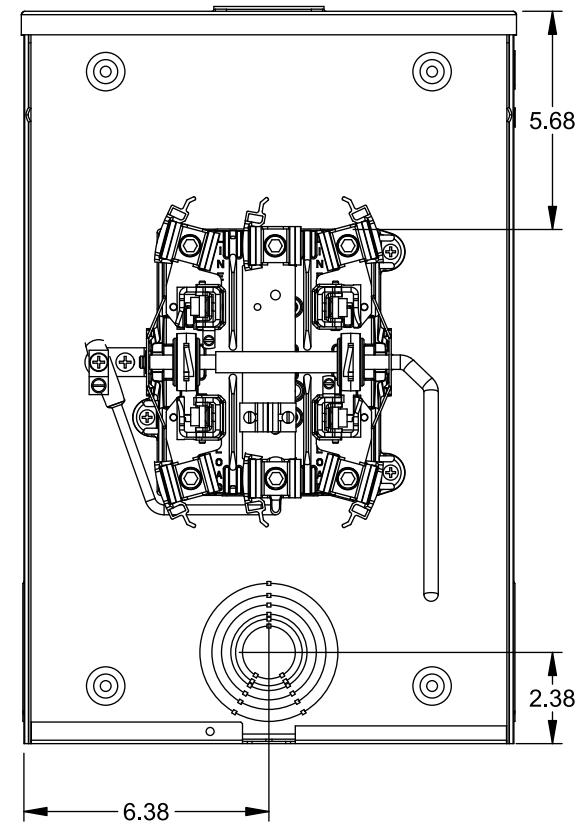

Catalog Number: 40405-015

Features and Ratings

- Ringless Type Meter Socket
- 200A Continuous, 200A Max., 600V AC
- Outdoor Enclosure (NEMA Type 3R)
- Painted Steel Enclosure
- 1 Phase, 3 Wire
- 5 Jaw Meter Socket, 5th Jaw Kit @ 6 o'clock Position
- Meter Socket Type HQ-5U
- For Overhead & Underground Service
- RX Type Hub Opening
- Lever Bypass
- One Ground Lug Installed

TYPE RX (SMALL) HUB OPENING

☐ OF
METER SOCKET

VIEW SHOWN WITH COVER REMOVED

Accessories

| CONDUIT HUBS (RX Type) | |
|------------------------|---------------------|
| TRADE SIZE | CATALOG No. |
| 1-1/4 INCH | EC38597 or H38597-2 |
| 1-1/2 INCH | EC38598 or H38598-2 |
| 2 INCH | EC38599 or H38599-2 |
| 2-1/2 INCH | EC38600 or H38600-2 |

Hub Cover Plate EC38595 or H38595-1

Meter Opening Cover Plate
Cat No: H659-0162

Connectors, Wire Sizes and Torques

| CONNECTOR | WIRE SIZE | TORQUE |
|----------------------|----------------|--------------|
| LINE, LOAD, NEUTRAL* | #6 - 350 kcmil | 275 IN.-LBS. |
| GROUND | #14 - 2 AWG | 45 IN.-LBS. |

* External Hex Drive 1/2"
* Internal Hex Drive 5/16"

© 2015 Copyright Siemens Industry, Inc.

TALON
Meter Socket

Description: **200A Cont, 5 Jaw, HQ-5U, 600V AC, Painted Steel Enclosure**

JEL 8/30/15 | DO NOT SCALE DRAWING | Dwg No: **40405-015**