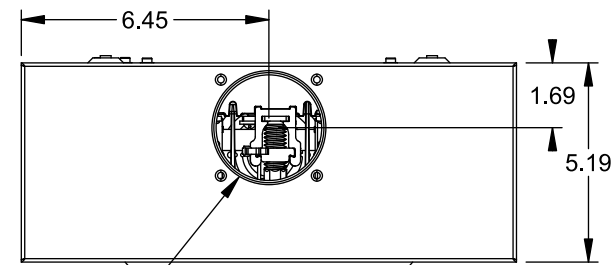

Catalog Number: 40405-015

Features and Ratings

- Ringless Type Meter Socket
- 200A Continuous, 200A Max., 600V AC
- Outdoor Enclosure (NEMA Type 3R)
- Painted Steel Enclosure
- 1 Phase, 3 Wire
- 5 Jaw Meter Socket, 5th Jaw Kit @ 6 o'clock Position
- Meter Socket Type HQ-5U
- For Overhead & Underground Service
- RX Type Hub Opening
- Lever Bypass
- One Ground Lug Installed

TYPE RX (SMALL) HUB OPENING

☐ OF
METER SOCKET

VIEW SHOWN WITH COVER REMOVED

Accessories

| CONDUIT HUBS (RX Type) | |
|------------------------|---------------------|
| TRADE SIZE | CATALOG No. |
| 1-1/4 INCH | EC38597 or H38597-2 |
| 1-1/2 INCH | EC38598 or H38598-2 |
| 2 INCH | EC38599 or H38599-2 |
| 2-1/2 INCH | EC38600 or H38600-2 |

Hub Cover Plate EC38595 or H38595-1

Meter Opening Cover Plate
Cat No: H659-0162

Connectors, Wire Sizes and Torques

| CONNECTOR | WIRE SIZE | TORQUE |
|----------------------|----------------|--------------|
| LINE, LOAD, NEUTRAL* | #6 - 350 kcmil | 275 IN.-LBS. |
| GROUND | #14 - 2 AWG | 45 IN.-LBS. |

* External Hex Drive 1/2"
* Internal Hex Drive 5/16"

© 2015 Copyright Siemens Industry, Inc.

TALON
Meter Socket

Description: **200A Cont, 5 Jaw, HQ-5U, 600V AC, Painted Steel Enclosure**

JEL 8/30/15 | DO NOT SCALE DRAWING | Dwg No: **40405-015**