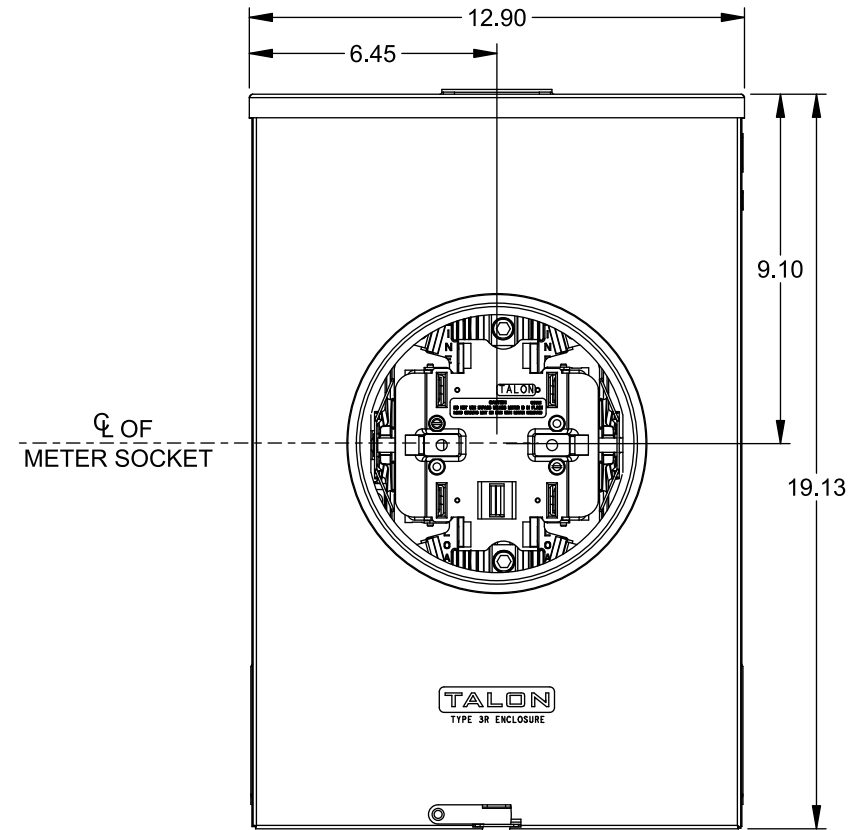

Catalog Number: 40405-015

Features and Ratings

- Ringless Type Meter Socket
- 200A Continuous, 200A Max., 600V AC
- Outdoor Enclosure (NEMA Type 3R)
- Painted Steel Enclosure
- 1 Phase, 3 Wire
- 5 Jaw Meter Socket, 5th Jaw Kit @ 6 o'clock Position
- Meter Socket Type HQ-5U
- For Overhead & Underground Service
- RX Type Hub Opening
- Lever Bypass
- One Ground Lug Installed

TYPE RX (SMALL) HUB OPENING

☐ OF
METER SOCKET

VIEW SHOWN WITH COVER REMOVED

Accessories

| CONDUIT HUBS (RX Type) | |
|------------------------|---------------------|
| TRADE SIZE | CATALOG No. |
| 1-1/4 INCH | EC38597 or H38597-2 |
| 1-1/2 INCH | EC38598 or H38598-2 |
| 2 INCH | EC38599 or H38599-2 |
| 2-1/2 INCH | EC38600 or H38600-2 |

Hub Cover Plate EC38595 or H38595-1

Meter Opening Cover Plate
Cat No: H659-0162

Connectors, Wire Sizes and Torques

| CONNECTOR | WIRE SIZE | TORQUE |
|----------------------|----------------|--------------|
| LINE, LOAD, NEUTRAL* | #6 - 350 kcmil | 275 IN.-LBS. |
| GROUND | #14 - 2 AWG | 45 IN.-LBS. |

* External Hex Drive 1/2"
* Internal Hex Drive 5/16"

© 2015 Copyright Siemens Industry, Inc.

TALON
Meter Socket

Description: **200A Cont, 5 Jaw, HQ-5U, 600V AC, Painted Steel Enclosure**

JEL 8/30/15 | DO NOT SCALE DRAWING | Dwg No: **40405-015**