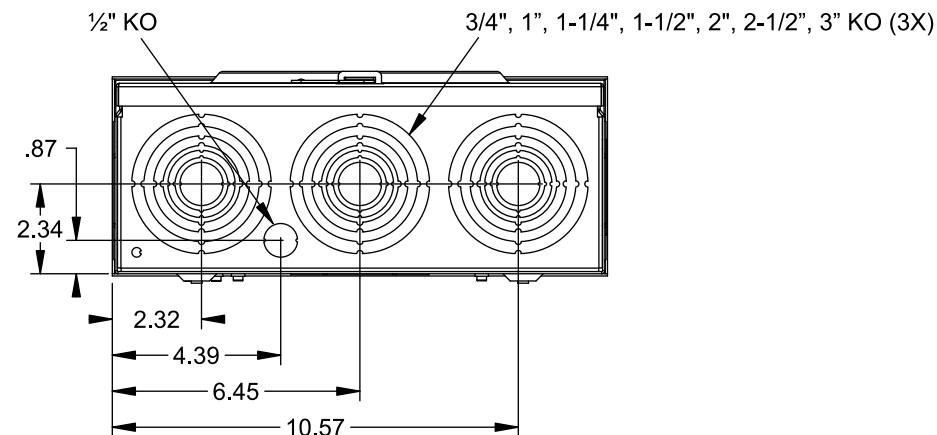

Catalog Number: 40405-015

Features and Ratings

- Ringless Type Meter Socket
- 200A Continuous, 200A Max., 600V AC
- Outdoor Enclosure (NEMA Type 3R)
- Painted Steel Enclosure
- 1 Phase, 3 Wire
- 5 Jaw Meter Socket, 5th Jaw Kit @ 6 o'clock Position
- Meter Socket Type HQ-5U
- For Overhead & Underground Service
- RX Type Hub Opening
- Lever Bypass
- One Ground Lug Installed

TYPE RX (SMALL) HUB OPENING

☐ OF
METER SOCKET

VIEW SHOWN WITH COVER REMOVED

Accessories

| CONDUIT HUBS (RX Type) | |
|------------------------|---------------------|
| TRADE SIZE | CATALOG No. |
| 1-1/4 INCH | EC38597 or H38597-2 |
| 1-1/2 INCH | EC38598 or H38598-2 |
| 2 INCH | EC38599 or H38599-2 |
| 2-1/2 INCH | EC38600 or H38600-2 |

Hub Cover Plate EC38595 or H38595-1

Meter Opening Cover Plate
Cat No: H659-0162

Connectors, Wire Sizes and Torques

| CONNECTOR | WIRE SIZE | TORQUE |
|----------------------|----------------|--------------|
| LINE, LOAD, NEUTRAL* | #6 - 350 kcmil | 275 IN.-LBS. |
| GROUND | #14 - 2 AWG | 45 IN.-LBS. |

* External Hex Drive 1/2"
* Internal Hex Drive 5/16"

© 2015 Copyright Siemens Industry, Inc.

TALON
Meter Socket

Description: **200A Cont, 5 Jaw, HQ-5U, 600V AC, Painted Steel Enclosure**

JEL 8/30/15 | DO NOT SCALE DRAWING | Dwg No: **40405-015**