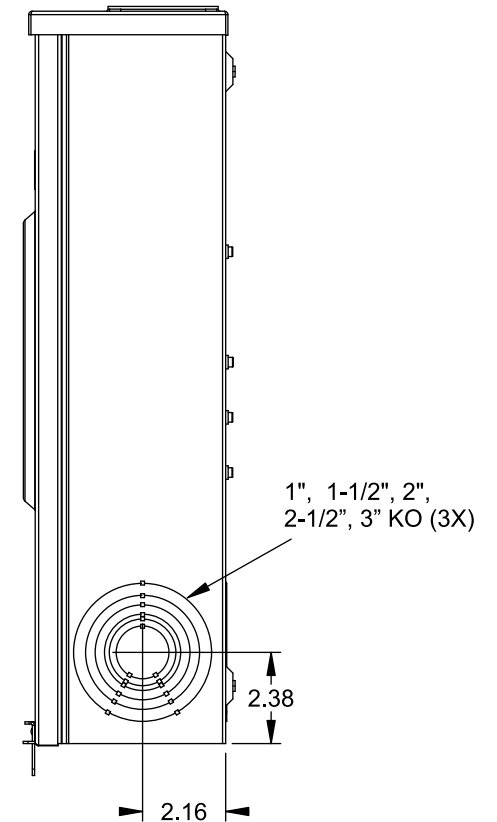

Catalog Number: 40405-015

Features and Ratings

- Ringless Type Meter Socket
- 200A Continuous, 200A Max., 600V AC
- Outdoor Enclosure (NEMA Type 3R)
- Painted Steel Enclosure
- 1 Phase, 3 Wire
- 5 Jaw Meter Socket, 5th Jaw Kit @ 6 o'clock Position
- Meter Socket Type HQ-5U
- For Overhead & Underground Service
- RX Type Hub Opening
- Lever Bypass
- One Ground Lug Installed

TYPE RX (SMALL) HUB OPENING

☐ OF
METER SOCKET

VIEW SHOWN WITH COVER REMOVED

Accessories

| CONDUIT HUBS (RX Type) | |
|------------------------|---------------------|
| TRADE SIZE | CATALOG No. |
| 1-1/4 INCH | EC38597 or H38597-2 |
| 1-1/2 INCH | EC38598 or H38598-2 |
| 2 INCH | EC38599 or H38599-2 |
| 2-1/2 INCH | EC38600 or H38600-2 |

Hub Cover Plate EC38595 or H38595-1

Meter Opening Cover Plate
Cat No: H659-0162

Connectors, Wire Sizes and Torques

| CONNECTOR | WIRE SIZE | TORQUE |
|----------------------|----------------|--------------|
| LINE, LOAD, NEUTRAL* | #6 - 350 kcmil | 275 IN.-LBS. |
| GROUND | #14 - 2 AWG | 45 IN.-LBS. |

* External Hex Drive 1/2"
* Internal Hex Drive 5/16"

© 2015 Copyright Siemens Industry, Inc.

TALON
Meter Socket

Description: **200A Cont, 5 Jaw, HQ-5U, 600V AC, Painted Steel Enclosure**

JEL 8/30/15 | DO NOT SCALE DRAWING | Dwg No: **40405-015**