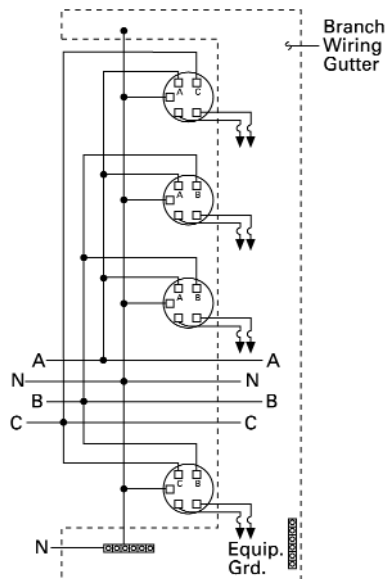

OUTDOOR

3 PHASE, 4 WIRE, INCOMING
1 PHASE, 3 WIRE, OUTGOING

All 3 phase, 4 wire meter modules have the maximum possible degree of phase balancing. Single phase sockets are factory-connected to different phases for automatic load balancing.

- 2-high modules—suffix indicates phases not used.
- 4-high modules—suffix indicates phase with two sockets.
- 5-high modules—suffix indicates phase with one socket in the module.

Catalog Number
Outdoor
WMM34200U