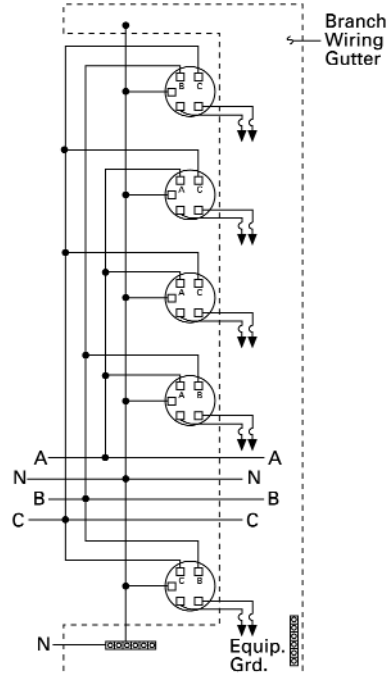

Catalog Number
Outdoor
WMM44ABU200U

Catalog Number
Outdoor
WMM44BC200U

200A Meter Modules - Ring Style Wiring Diagrams

OUTDOOR
3 PHASE, 4 WIRE, INCOMING
1 PHASE, 3 WIRE, OUTGOING

All 3 phase, 4 wire meter modules have the maximum possible degree of phase balancing. Single phase sockets are factory-connected to different phases for automatic load balancing.

- 2-high modules—suffix indicates phases not used.
- 4-high modules—suffix indicates phase with two sockets.
- 5-high modules—suffix indicates phase with one socket in the module.

Catalog Number
Outdoor
WMM44CA200U