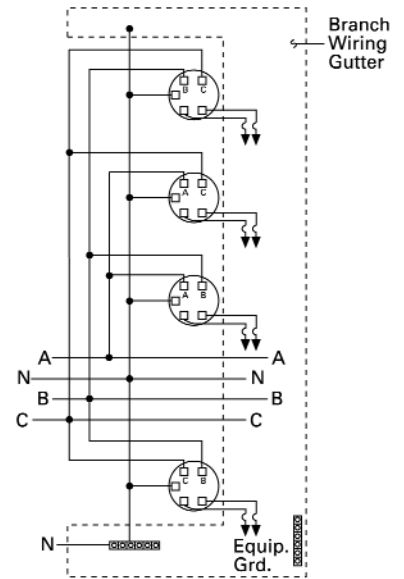

Catalog Number
Outdoor
WMM44BC200U