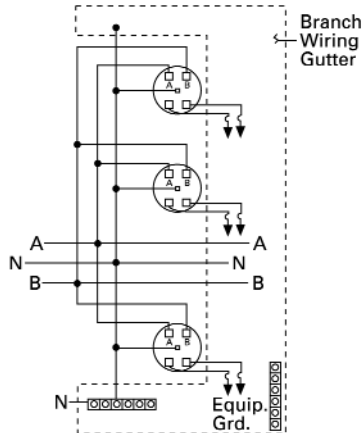

fastfax

SIEMENS

200A Meter Modules - Ring Style Wiring Diagrams

OUTDOOR

1 PHASE, 3 WIRE, INCOMING
1 PHASE, 3 WIRE, OUTGOING

Catalog Number
Outdoor
WMM2200U

Catalog Number
Outdoor
WMM3200U

Catalog Number
Outdoor
WMM4200U

OUTDOOR

3 PHASE, 4 WIRE, INCOMING
1 PHASE, 3 WIRE, OUTGOING

All 3 phase, 4 wire meter modules have the maximum possible degree of phase balancing. Single phase sockets are factory-connected to different phases for automatic load balancing.