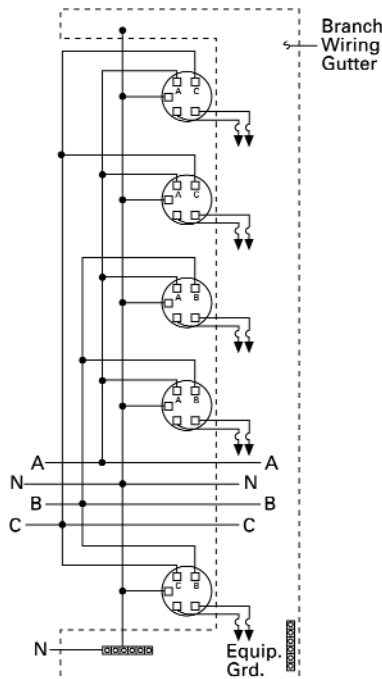

Catalog Number
Outdoor
WMM54BC200U