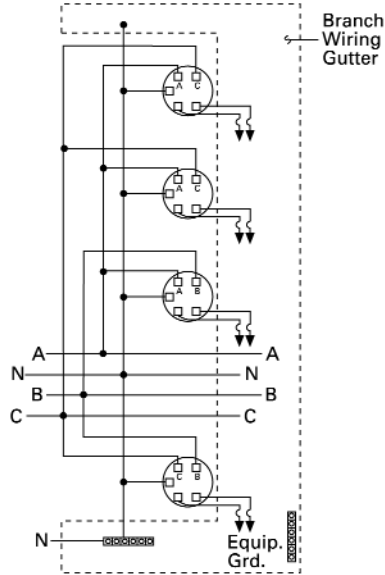

Catalog Number
Outdoor
WMM44ABU200U

Catalog Number
Outdoor
WMM44BC200U

200A Meter Modules - Ring Style Wiring Diagrams

OUTDOOR
3 PHASE, 4 WIRE, INCOMING
1 PHASE, 3 WIRE, OUTGOING

All 3 phase, 4 wire meter modules have the maximum possible degree of phase balancing. Single phase sockets are factory-connected to different phases for automatic load balancing.

- 2-high modules—suffix indicates phases not used.
- 4-high modules—suffix indicates phase with two sockets.
- 5-high modules—suffix indicates phase with one socket in the module.

Catalog Number
Outdoor
WMM44CA200U