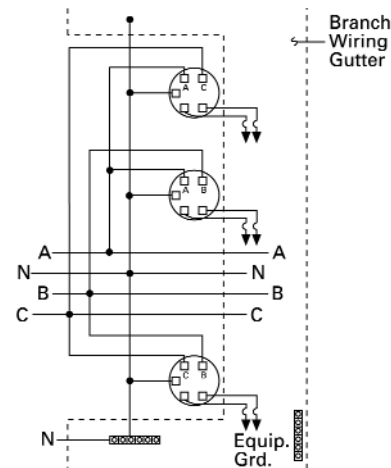

Catalog Number
Outdoor
WMM34200U