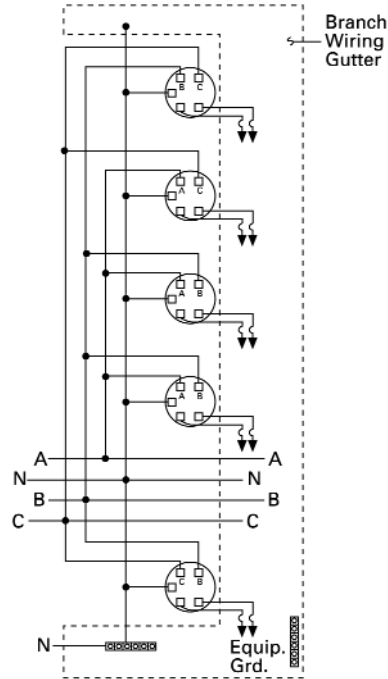

Catalog Number
Outdoor
WMM54CA200U