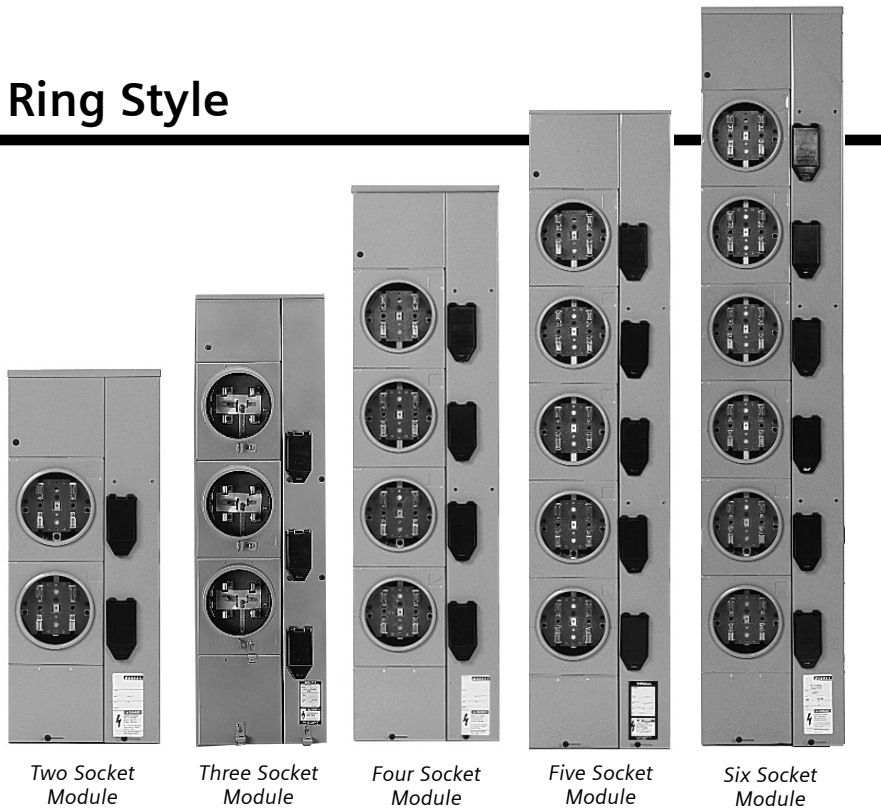

The complete line can be furnished for single phase, three wire 120/240V AC; three phase, four wire 120/208V AC; or three phase, four wire 240V AC Delta Systems. All service entrance modules are listed by Underwriters' Laboratories under file #E10703.

Eight basic modules are comprised in the line . . . circuit breaker, fusible switch, and tap box service entrance modules combined with two, three, four, five and six-socket meter modules.

Two Socket Module