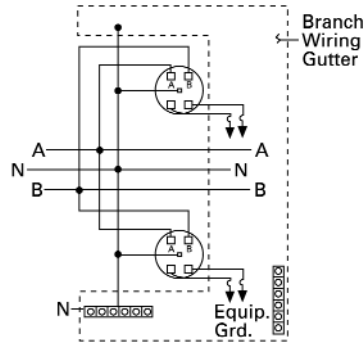

Circuit Breaker Provisions

Each 125A or 200A (shown) meter socket has provision for a 2-pole plug-in circuit breaker immediately adjacent. Generous right-side gutter allows wiring from top or bottom, top-back (field cutting required) or bottom-back with easy access to each branch breaker.

Rain Caps / Circuit Breaker Covers

All meter stacks are combination indoor/outdoor, Type 3R, with rain caps, and circuit breaker covers as well as gaskets.

Ampere Rating	Number Meter Sockets	Outdoor Enclosure Type 3R Catalog Number
1 PHASE, 3 WIRE SN, INCOMING/OUTGOING, 120/240 VOLT AC 200 AMPERE, 1 PHASE SOCKET Order Type QP or QPP Circuit Breakers		
1200	2	WMM2200U
1200	3	WMM3200U
1200	4	WMM4200U
3 PHASE, 4 WIRE SN, INCOMING 1 PHASE, 3 WIRE SN, OUTGOING 120/240 VOLT AC 200 AMPERE, 1 PHASE SOCKET Order Type QP or QPP Circuit Breakers		
1200	2	WMM24AB200U
1200	3	WMM34200U
1200	4	WMM44AB200U WMM44BC200U WMM44CA200U
1200	5	WMM54AB200U WMM54BC200U WMM54CA200U

fastfax

SIEMENS

200A Meter Modules - Ring Style Wiring Diagrams

OUTDOOR

1 PHASE, 3 WIRE, INCOMING
1 PHASE, 3 WIRE, OUTGOING

Catalog Number
Outdoor
WMM2200U

Catalog Number
Outdoor
WMM3200U

Catalog Number
Outdoor
WMM4200U

OUTDOOR

3 PHASE, 4 WIRE, INCOMING
1 PHASE, 3 WIRE, OUTGOING

All 3 phase, 4 wire meter modules have the maximum possible degree of phase balancing. Single phase sockets are factory-connected to different phases for automatic load balancing.