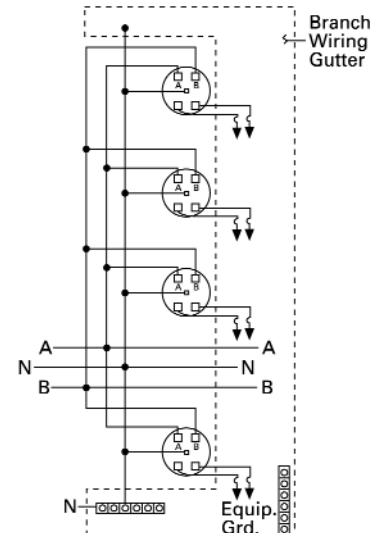

fastfax

SIEMENS

200A Meter Modules - Ring Style Wiring Diagrams

OUTDOOR

1 PHASE, 3 WIRE, INCOMING
1 PHASE, 3 WIRE, OUTGOING

Catalog Number
Outdoor
WMM2200U

Catalog Number
Outdoor
WMM3200U

Catalog Number
Outdoor
WMM4200U

OUTDOOR

3 PHASE, 4 WIRE, INCOMING
1 PHASE, 3 WIRE, OUTGOING

All 3 phase, 4 wire meter modules have the maximum possible degree of phase balancing. Single phase sockets are factory-connected to different phases for automatic load balancing.