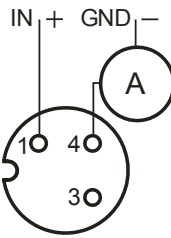

Color of the connection wires

Pin	Color
1	brown
3	blue
4	black

Dimensions in mm

Type (ASN)	Nominal diameter \varnothing	Measuring range [l/min]	A [mm]	B [mm]	C [mm]	G [inch]
QVE3x00.010	DN 10	1.8...32	32	57	65	G $\frac{3}{4}$
QVE3x00.015	DN 15	3.5...50	40	59	75	G $\frac{3}{4}$
QVE3x00.020	DN 20	5.0...85	49	65	86	G1
QVE3x00.025	DN 25	9.0...150	70	71	109	G1 $\frac{1}{4}$