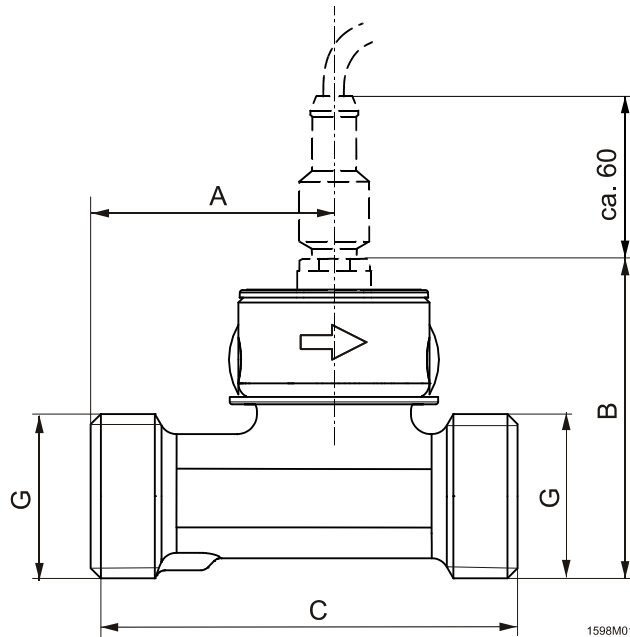

Color of the connection wires

Pin	Color
1	brown
3	blue
4	black

Dimensions in mm

Type (ASN)	Nominal diameter \varnothing	Measuring range [l/min]	A [mm]	B [mm]	C [mm]	G [inch]
QVE3x00.010	DN 10	1.8...32	32	57	65	G $\frac{3}{4}$
QVE3x00.015	DN 15	3.5...50	40	59	75	G $\frac{3}{4}$
QVE3x00.020	DN 20	5.0...85	49	65	86	G1
QVE3x00.025	DN 25	9.0...150	70	71	109	G1 $\frac{1}{4}$