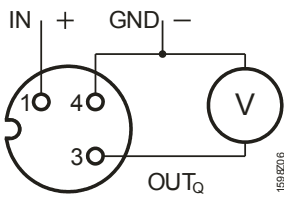

QVE3000.0xx