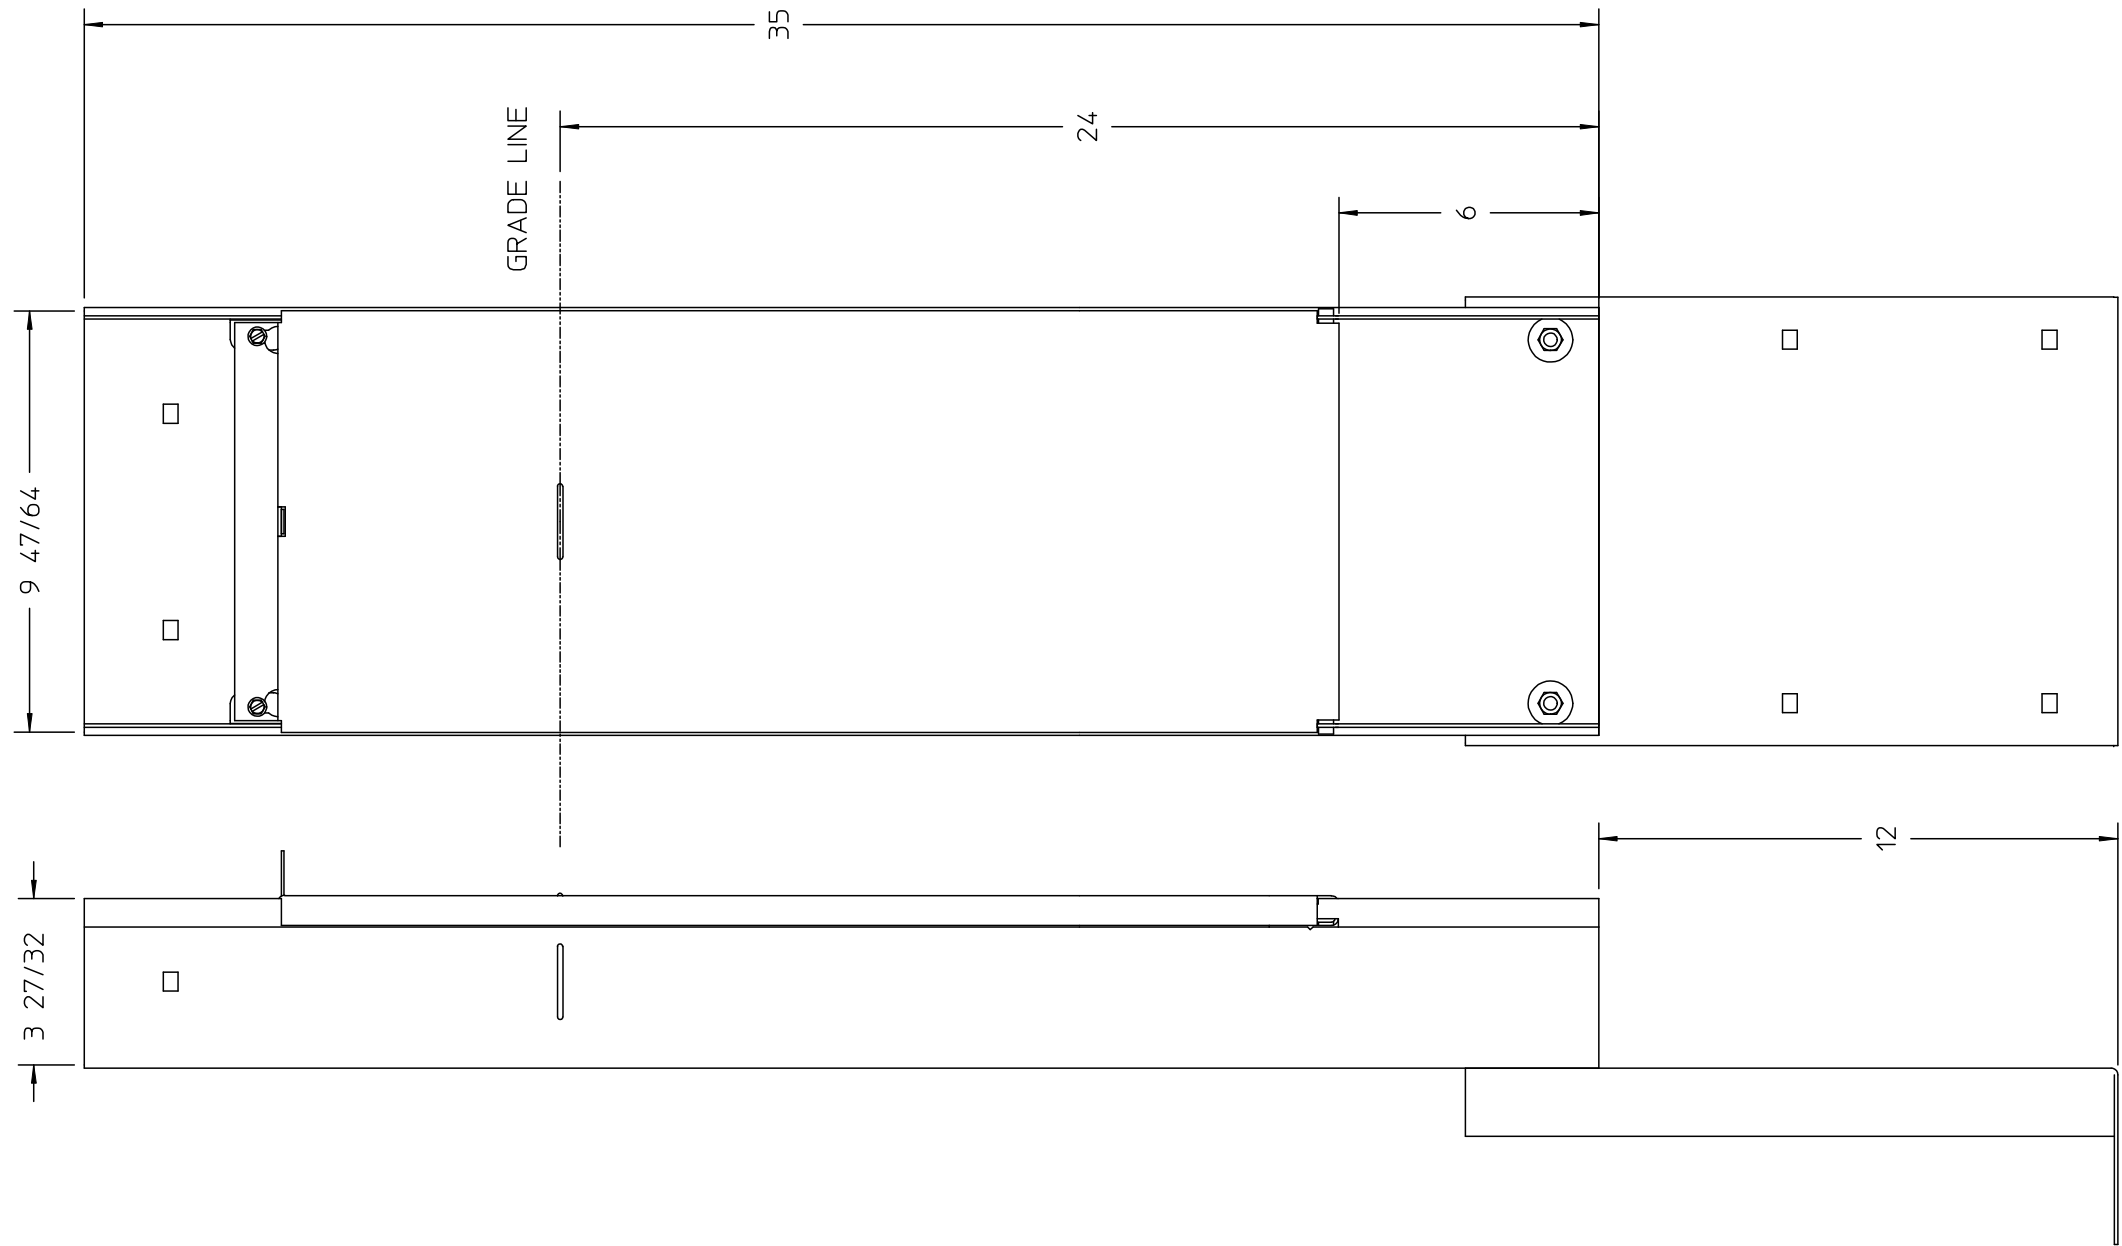

Catalog Number: MPEXT

Features and Ratings

- Outdoor Enclosure (NEMA Type 3R)
- Painted G90 Steel

- NOTES:
1. PEDESTAL EXTENSION FABRICATED FROM 14 GAUGE GALVANIZED STEEL.
 2. PAINT: GRAY
 3. SUITABLE FOR USE WITH MP0606 & MP0406 STYLE UNITS
 4. PEDESTAL MOUNTING HARDWARE INCLUDED