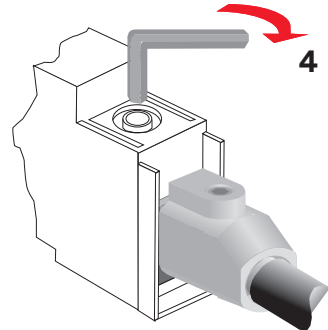

—
INSTALLATION INSTRUCTION

Terminal set

OZXT1

OZXT1

OT45_...OT125_
OTP_45...OTP_125_

OZXT1
OZXT1/1

- OT45_ = 2 Nm
- OT63_ = 2 Nm
- OT80_ = 2 Nm
- OT100_ = 6 Nm
- OT125_ = 6 Nm

Al 16...50 mm²
Cu 2,5...50 mm²