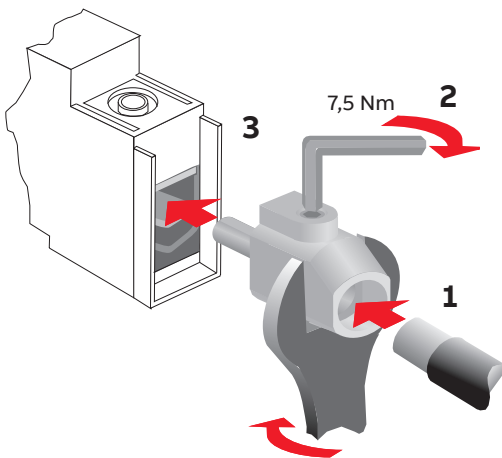

—
INSTALLATION INSTRUCTION

Terminal set

OZXT1

OZXT1

OT45_...OT125_
OTP_45...OTP_125_

OZXT1
OZXT1/1

- OT45_ = 2 Nm
- OT63_ = 2 Nm
- OT80_ = 2 Nm
- OT100_ = 6 Nm
- OT125_ = 6 Nm

Al 16...50 mm²
Cu 2,5...50 mm²