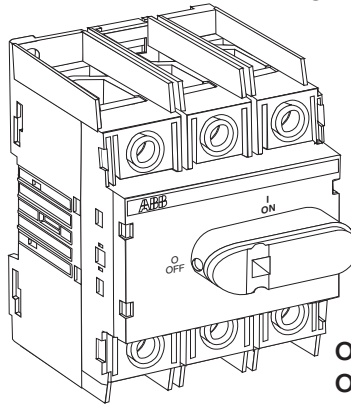

—
INSTALLATION INSTRUCTION

Terminal set

OZXT1

OZXT1

OT45_...OT125_
OTP_45...OTP_125_

OZXT1
OZXT1/1

- OT45_ = 2 Nm
- OT63_ = 2 Nm
- OT80_ = 2 Nm
- OT100_ = 6 Nm
- OT125_ = 6 Nm

Al 16...50 mm²
Cu 2,5...50 mm²