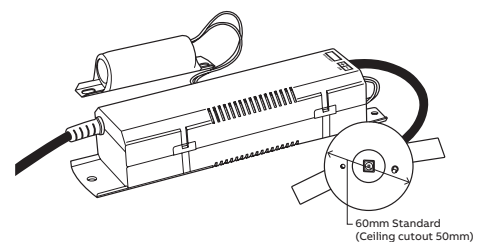

Stanilite®

Spitfire® LED recessed emergency Nexus® extended duration

Range

Platinum range

Product group

Spitfire LED

Features

- Nexus wireless monitored, extended emergency operation to 240 minutes
- COB LED technology 100,000 hours plus lamp life
- Wide area optics with superior photometric classification
- Low power consumption and COB LED light source for reduced operation and maintenance costs
- LiFePO4 (Lithium iron phosphate) battery combined with advanced battery charging technology for longer life
- Spring fixing design allows for different ceiling thickness (1mm-20mm)
- White adaptors included to convert standard 60mm lamp head to 85mm diameter and 141mm diameter size
- White square adaptor available for standard lamp head
- Metal trim covers available for standard round and square lamp head adaptor, refer page 2 for options

Catalogue no.	Description
SFNRF2LEDP240	Spitfire recessed Nexus RF LED non-maintained, extended emergency operation to 240 minutes

Accessories

O2-SF1LSSTRIM	60mm lamp head round trim stainless steel
O2-SF1LSQSSTRIM	60mm lamp head square adaptor trim stainless steel
O2-SF1LSQBLTRIM	60mm lamp head square adaptor trim black
O2-SFLEDSQADAPT	White plastic square adaptor for LED Spitfire
SFLEDVRWR-KIT	Vandal resistant and weather resistant kit to suit to 60mm recessed head

Spare parts

O3-01338	Battery pack 3wr LiFePO4 3.2V 9.6Ah
----------	-------------------------------------

Dimensions

Lamp head	Ceiling cutout
60mm standard	50mm
85mm adaptor	70mm
141mm adaptor	130mm

Weight

Note:

- All trims clip over the face of the 60mm lamp head and all adaptors fit behind the 60mm lamp head