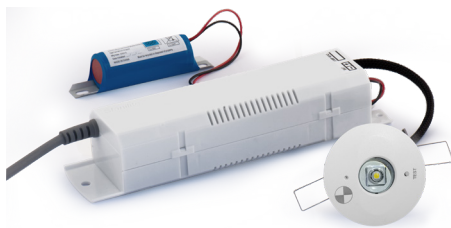

Stanilite®

Spitfire® LED recessed emergency Nexus® extended duration

Range

Platinum range

Product group

Spitfire LED

Features

- Nexus wireless monitored, extended emergency operation to 240 minutes
- COB LED technology 100,000 hours plus lamp life
- Wide area optics with superior photometric classification
- Low power consumption and COB LED light source for reduced operation and maintenance costs
- LiFePO4 (Lithium iron phosphate) battery combined with advanced battery charging technology for longer life
- Spring fixing design allows for different ceiling thickness (1mm-20mm)
- White adaptors included to convert standard 60mm lamp head to 85mm diameter and 141mm diameter size
- White square adaptor available for standard lamp head
- Metal trim covers available for standard round and square lamp head adaptor, refer page 2 for options

Catalogue no.	Description
SFNRF2LEDP240	Spitfire recessed Nexus RF LED non-maintained, extended emergency operation to 240 minutes

Accessories

O2-SF1LSSTRIM	60mm lamp head round trim stainless steel
O2-SF1LSQSSTRIM	60mm lamp head square adaptor trim stainless steel
O2-SF1LSQBLTRIM	60mm lamp head square adaptor trim black
O2-SFLEDSQADAPT	White plastic square adaptor for LED Spitfire
SFLEDVRWR-KIT	Vandal resistant and weather resistant kit to suit to 60mm recessed head

Spare parts

O3-01338	Battery pack 3wr LiFePO4 3.2V 9.6Ah
----------	-------------------------------------

Dimensions

Lamp head	Ceiling cutout
60mm standard	50mm
85mm adaptor	70mm
141mm adaptor	130mm

Weight