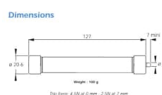

## FU\_LINK\*16AT

---

**General Information**

Product ID	HETT401475P0007
ABB Type Designation	-
Catalog Description	FU_LINK*16AT
Long Description	FU_LINK*16AT

---

**Additional Information**

ABB Type Designation	-
Country of Origin	Switzerland (CH) Tunisia (TN)
Customs Tariff Number	85361000
Frame Size	Undefined
Gross Weight	0 kg
Invoice Description	FU_LINK*16AT
Made To Order	No
Minimum Order Quantity	1 piece
Order Multiple	1 piece
Package Level 1 Gross	0 kg