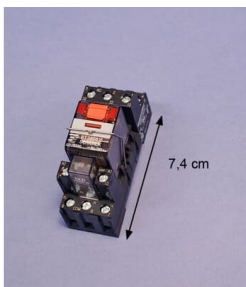

## RELAY PT3P86U5; RELAY PT3P86U5

---

**General Information**

Product ID	68404614
ABB Type Designation	RELAY PT3P86U5
Catalog Description	RELAY PT3P86U5; RELAY PT3P86U5
Long Description	PT3P86U5 RELAY

---