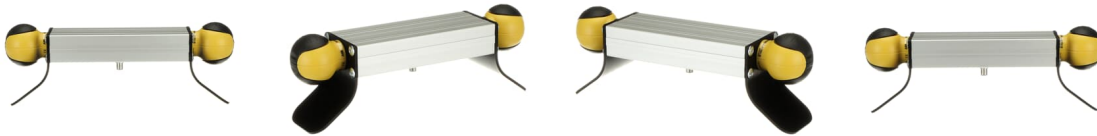

Categories

Low Voltage Products and Systems → Control Products → Safety Products → Safety Control Devices → JSTD25

360°