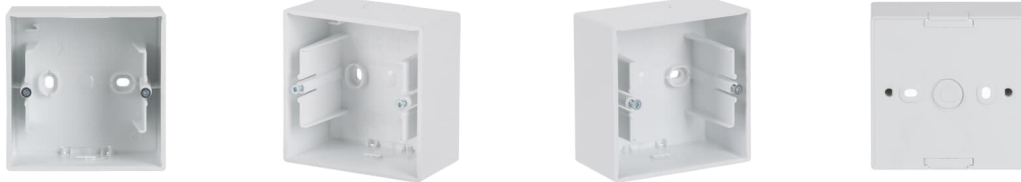

Identifier	Description	Type	Quantity	Unit Of Measure
2CKA001761A1493	Cable Entry anthracite - Platform 63	2087-81	1	piece
2CKA001761A1494	Cable Entry ivory white - future linear	2087-82	1	piece
2CKA001761A1495	Cable Entry studio white - future linear	2087-84	1	piece
2CKA001761A1498	Cable Entry anthracite - Platform 63	2088-81	1	piece
2CKA001761A1499	Cable Entry ivory white - future linear	2088-82	1	piece
2CKA001761A1500	Cable Entry studio white - future linear	2088-84	1	piece
2CKA001761A1504	Cable Entry aluminium silver - future linear	2087-83	1	piece
2CKA001761A1505	Cable Entry aluminium silver - future linear	2088-83	1	piece

Categories

Low Voltage Products and Systems → Wiring Accessories - Light Switch Ranges → Accessories → Accessories Mechanics

360°