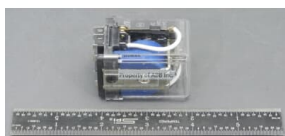

## RELAY,DPDT,24VDC,10A

---

**General Information**

Product ID	1949562A2
ABB Type Designation	-
Catalog Description	RELAY,DPDT,24VDC,10A
Long Description	RELAY,DPDT,24VDC,10A

---

**Additional Information**